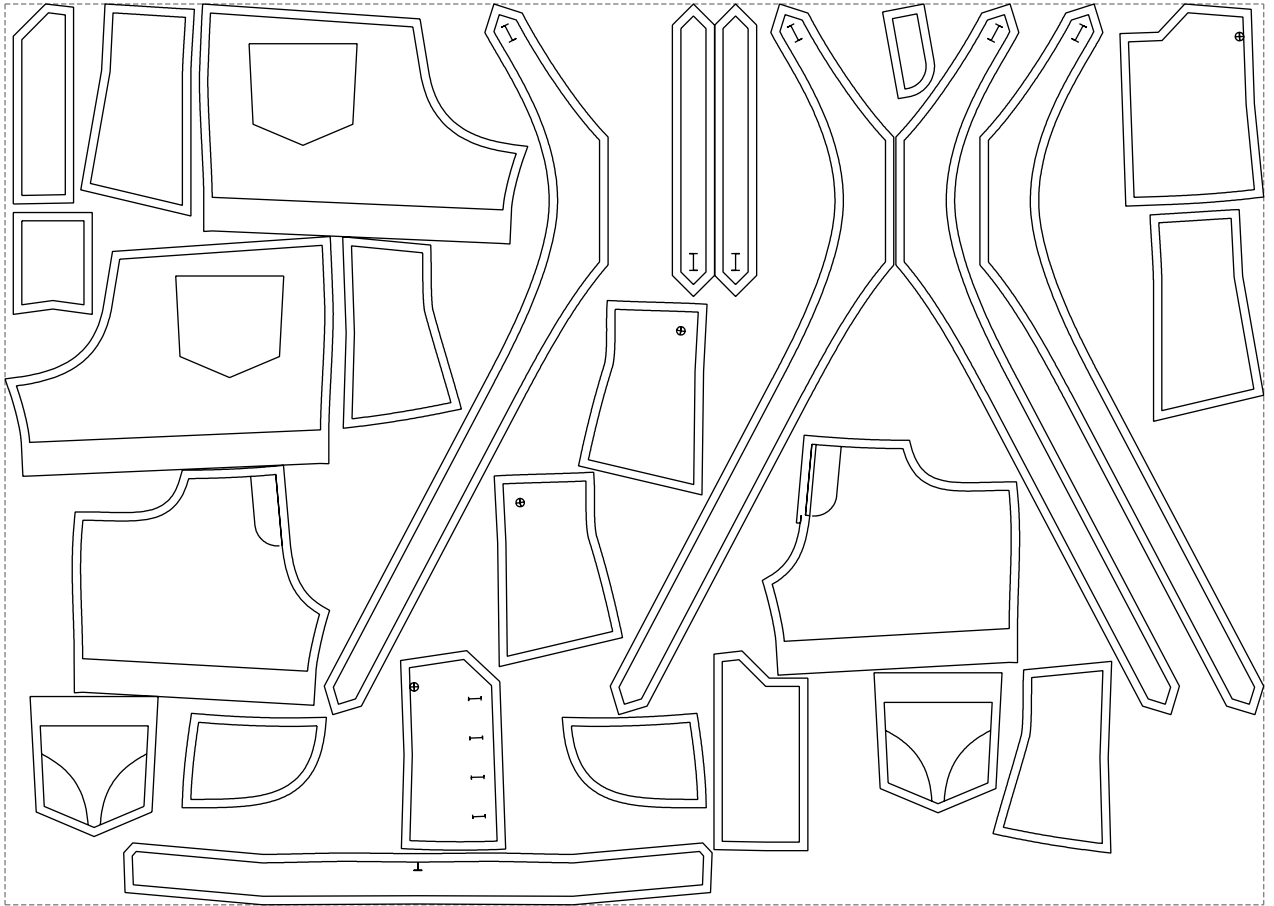

Not for print

Paper size: A4, size:1399.00 x846.39 mm

# Example

size:1499.00 x1072.89 mm

Maneken =1 ver.0

rz\_1=170

rz\_16=88

rz\_17=75.6

rz\_18=67.6

rz\_19=96

rz\_20=94.6

---

. . . . .  
. . . . .  
. . . . .