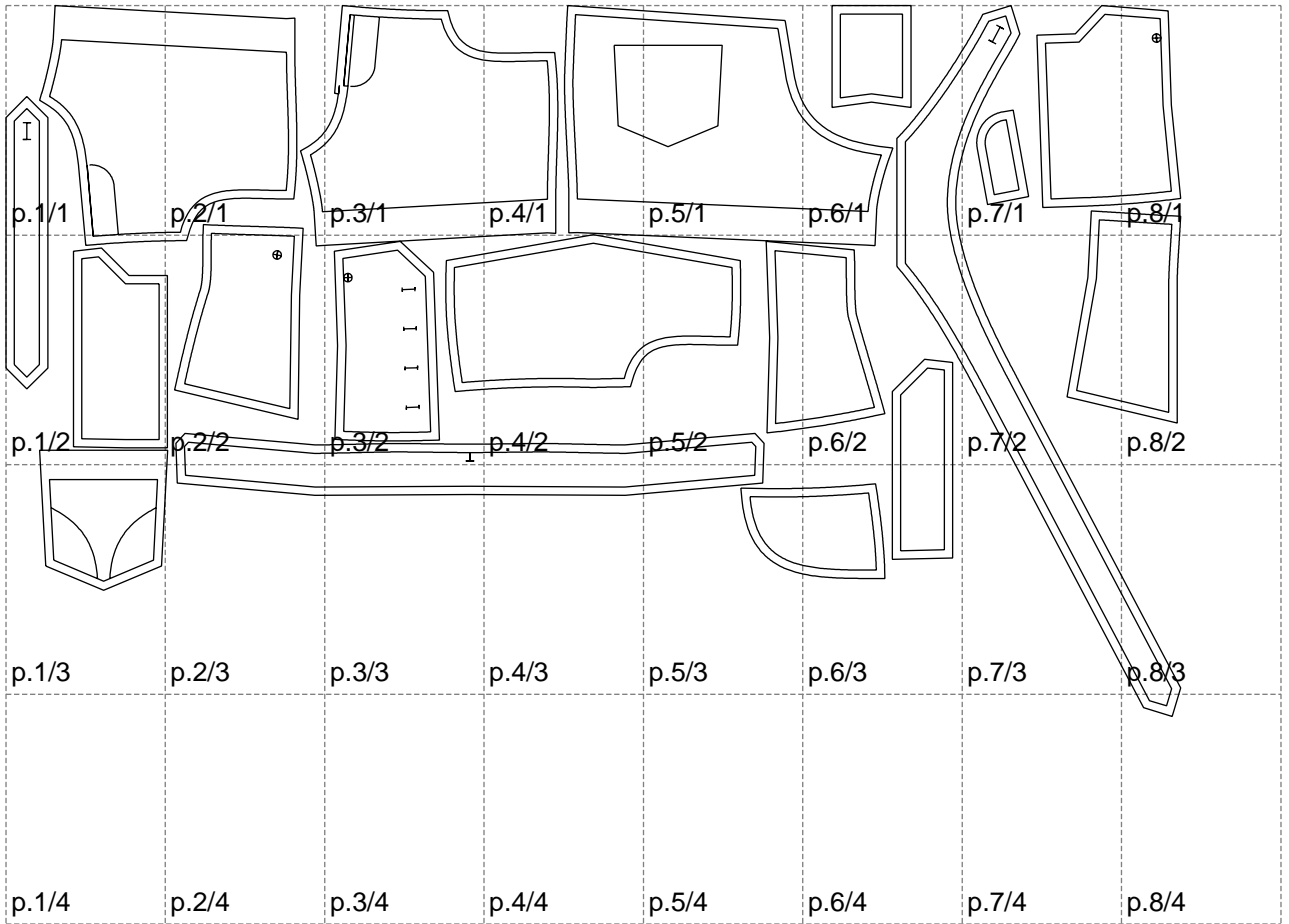

Not for print

Paper size: A4, size:1399.00 x846.39 mm

# Example

size:1499.00 x1072.89 mm

Maneken =1 ver.0

rz\_1=170

rz\_16=88

rz\_17=75.6

rz\_18=67.6

rz\_19=96

rz\_20=94.6

---

. . . . .  
. . . . .  
. . . . .