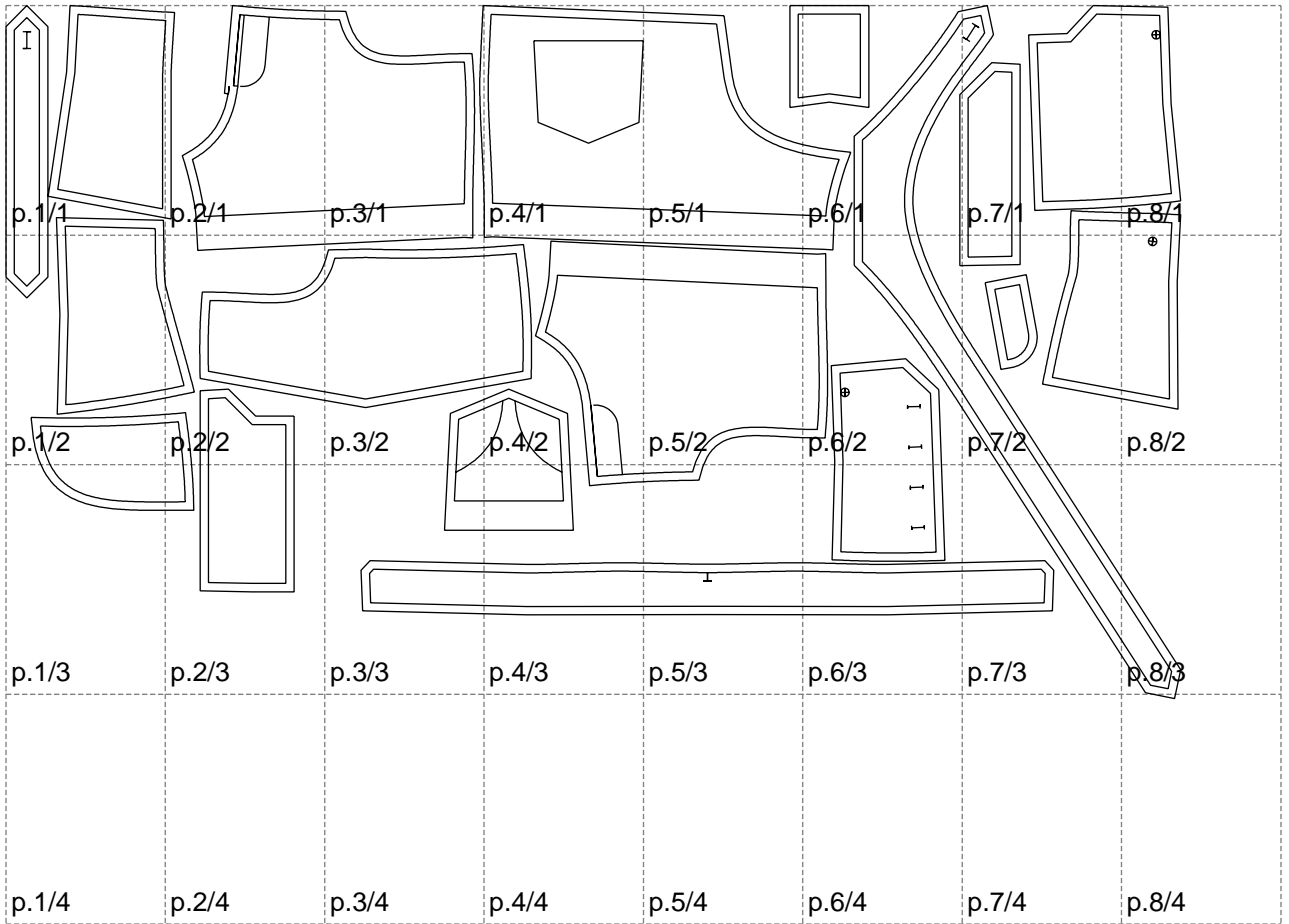

Not for print

Paper size: A4, size:1399.00 x825.37 mm

# Example

size:1499.00 x1208.57 mm

Maneken =1 ver.0

rz\_1=170

rz\_16=100

rz\_17=85.4

rz\_18=80.2

rz\_19=108

rz\_20=105.4

---

. . . . .  
. . . . .  
. . . . .