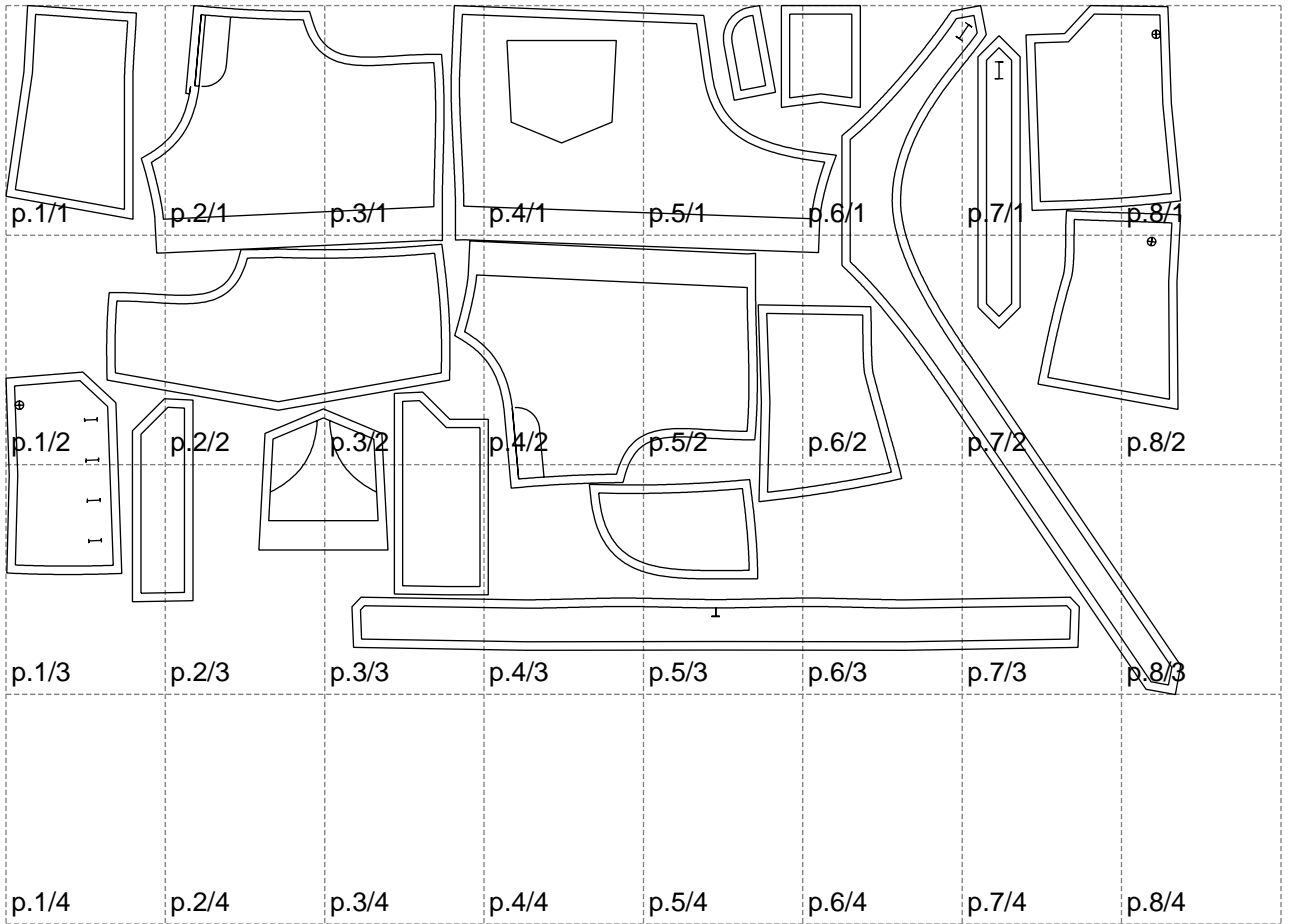

Not for print

Paper size: A4, size:1399.00 x820.56 mm

# Example

size:1488.99 x1203.25 mm

Maneken =1 ver.0

rz\_1=170

rz\_16=104

rz\_17=88.9

rz\_18=84.4

rz\_19=112

rz\_20=109.3

---

. . . . .  
. . . . .  
. . . . .