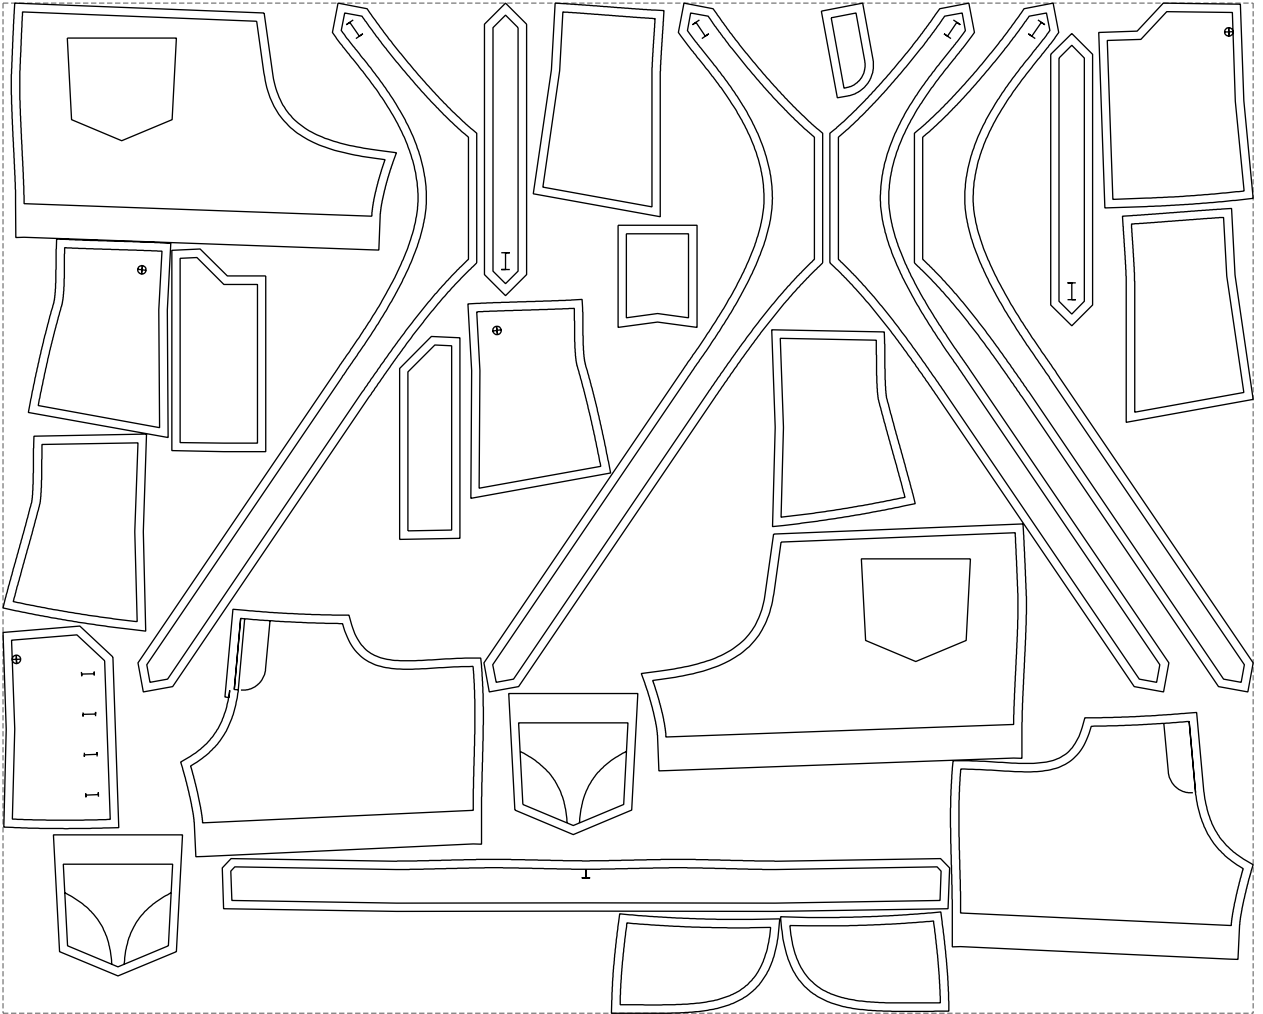

Not for print

Paper size: A4, size:1399.00 x820.56 mm

# Example

size:1488.99 x1203.25 mm

Maneken =1 ver.0

rz\_1=170

rz\_16=104

rz\_17=88.9

rz\_18=84.4

rz\_19=112

rz\_20=109.3

---

. . . . .  
. . . . .  
. . . . .