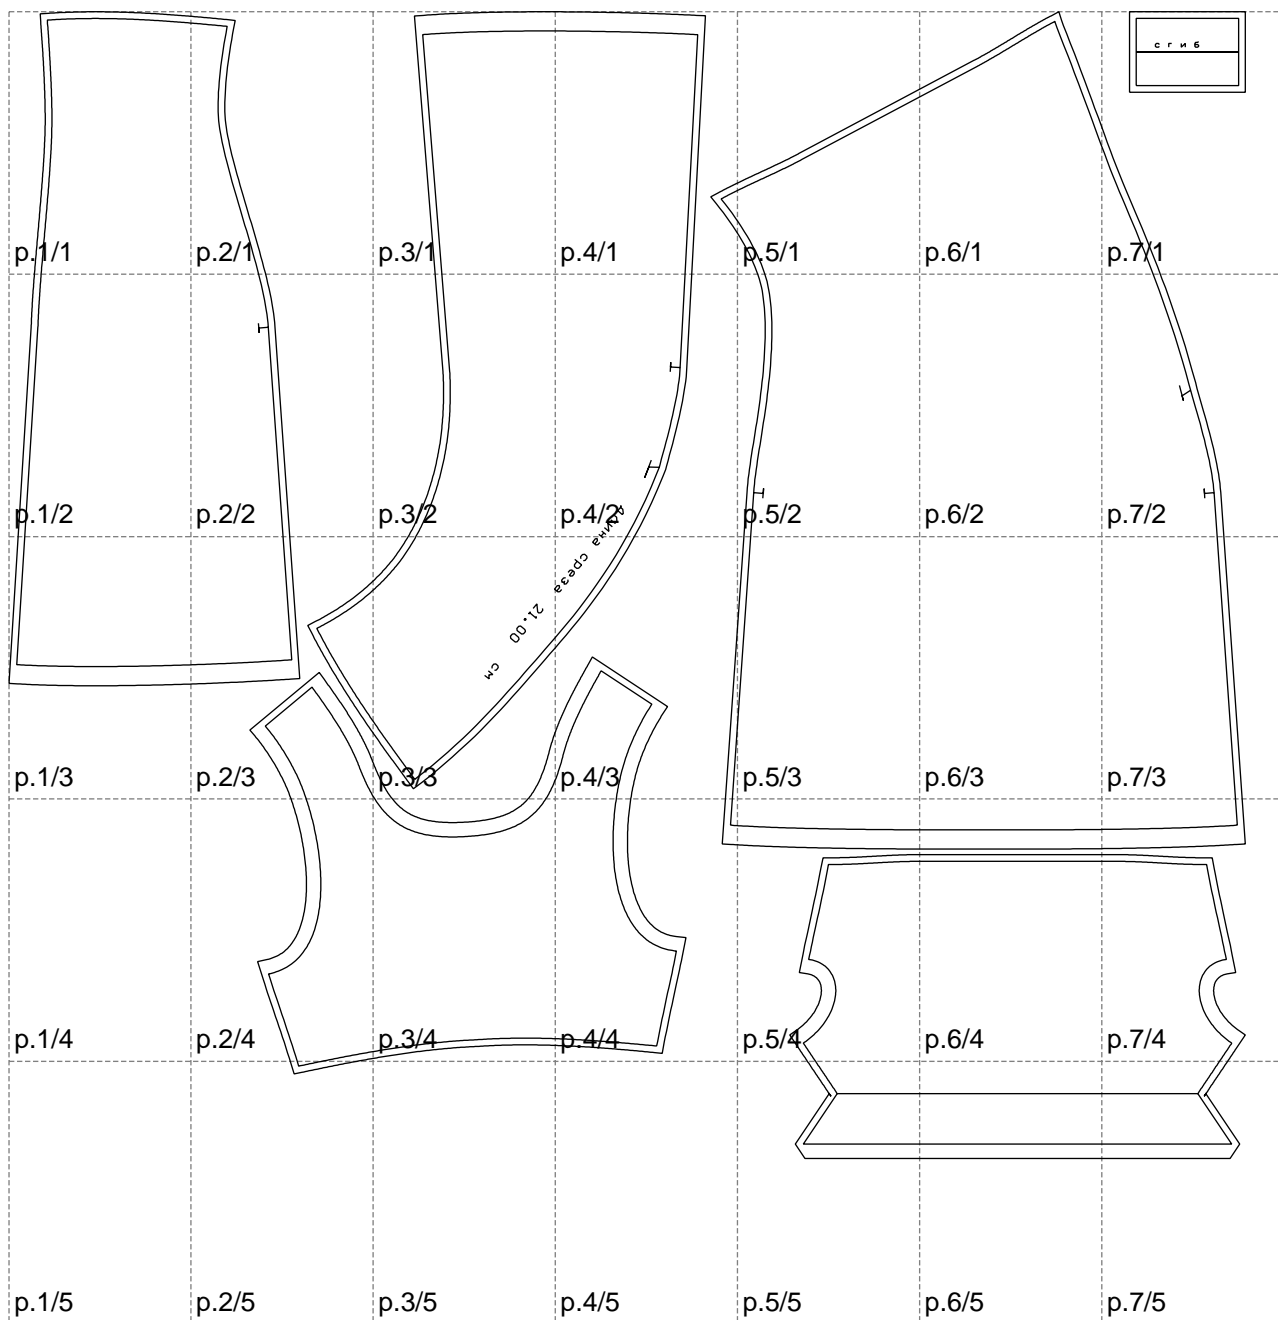

Not for print

Paper size: A4, size:1288.39 x1194.74 mm

# Example

size:1388.51 x1190.69 mm

Maneken =1 ver.0

rz\_1=170

rz\_16=92

rz\_17=78.8

rz\_18=71.8

rz\_19=100

rz\_20=98.1

---

. . . . .  
. . . . .  
. . . . .