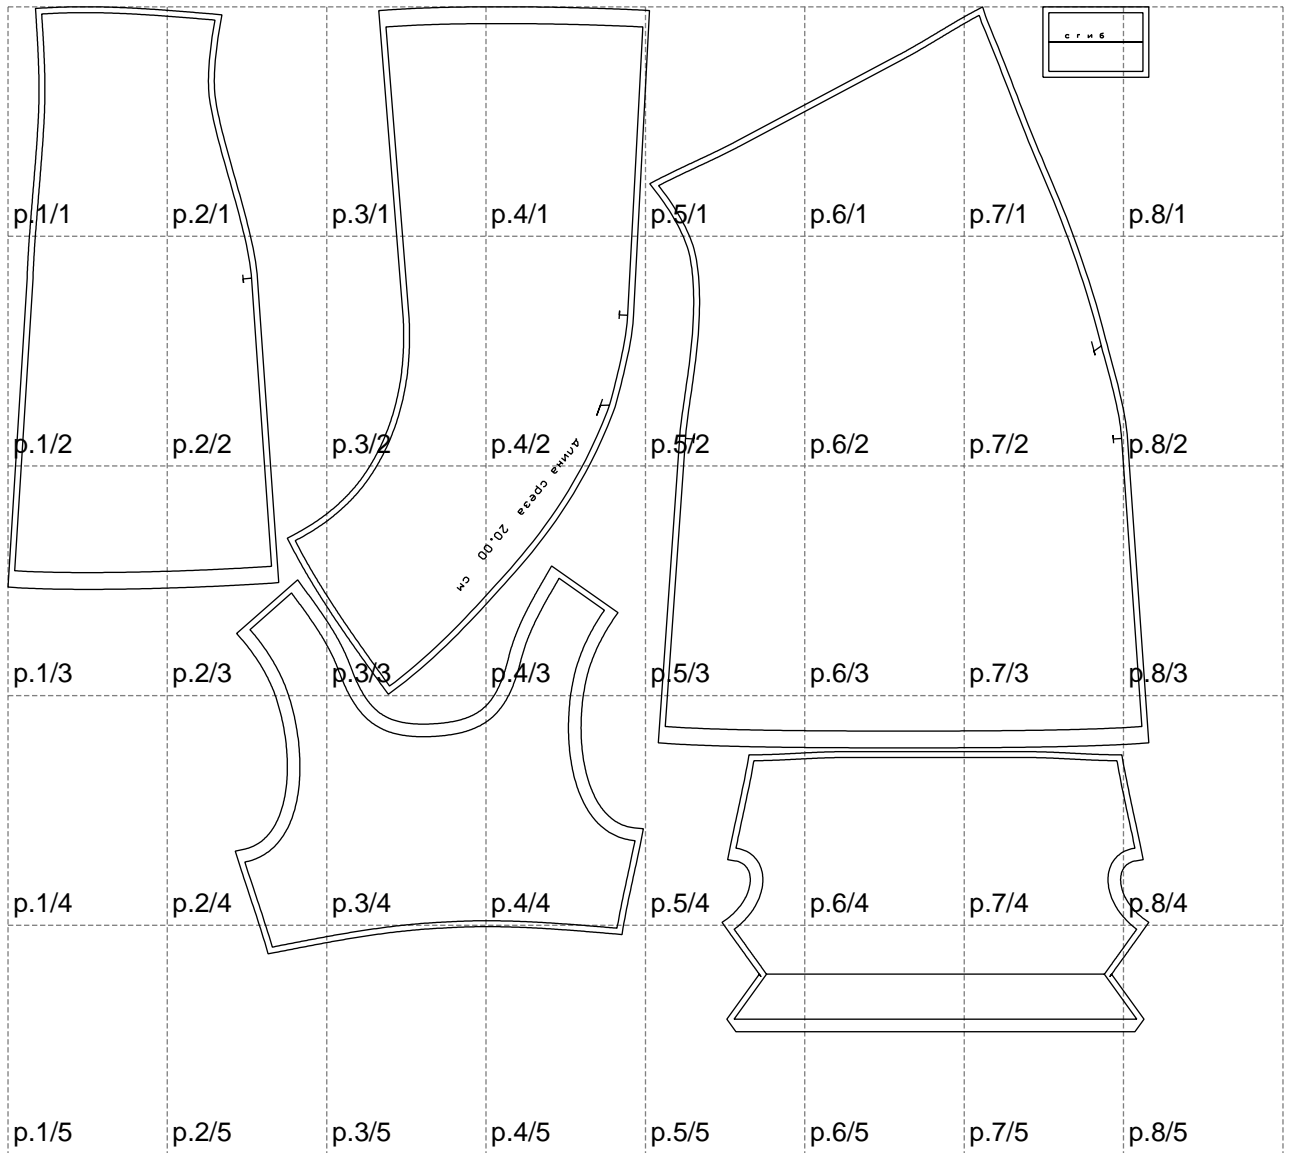

Not for print

Paper size: A4, size:1358.76 x1220.60 mm

Example

size:1468.91 x1220.59 mm

Maneken =1 ver.0

rz_1=170

rz_16=100

rz_17=85.4

rz_18=80.2

rz_19=108

rz_20=105.4

.
.
.