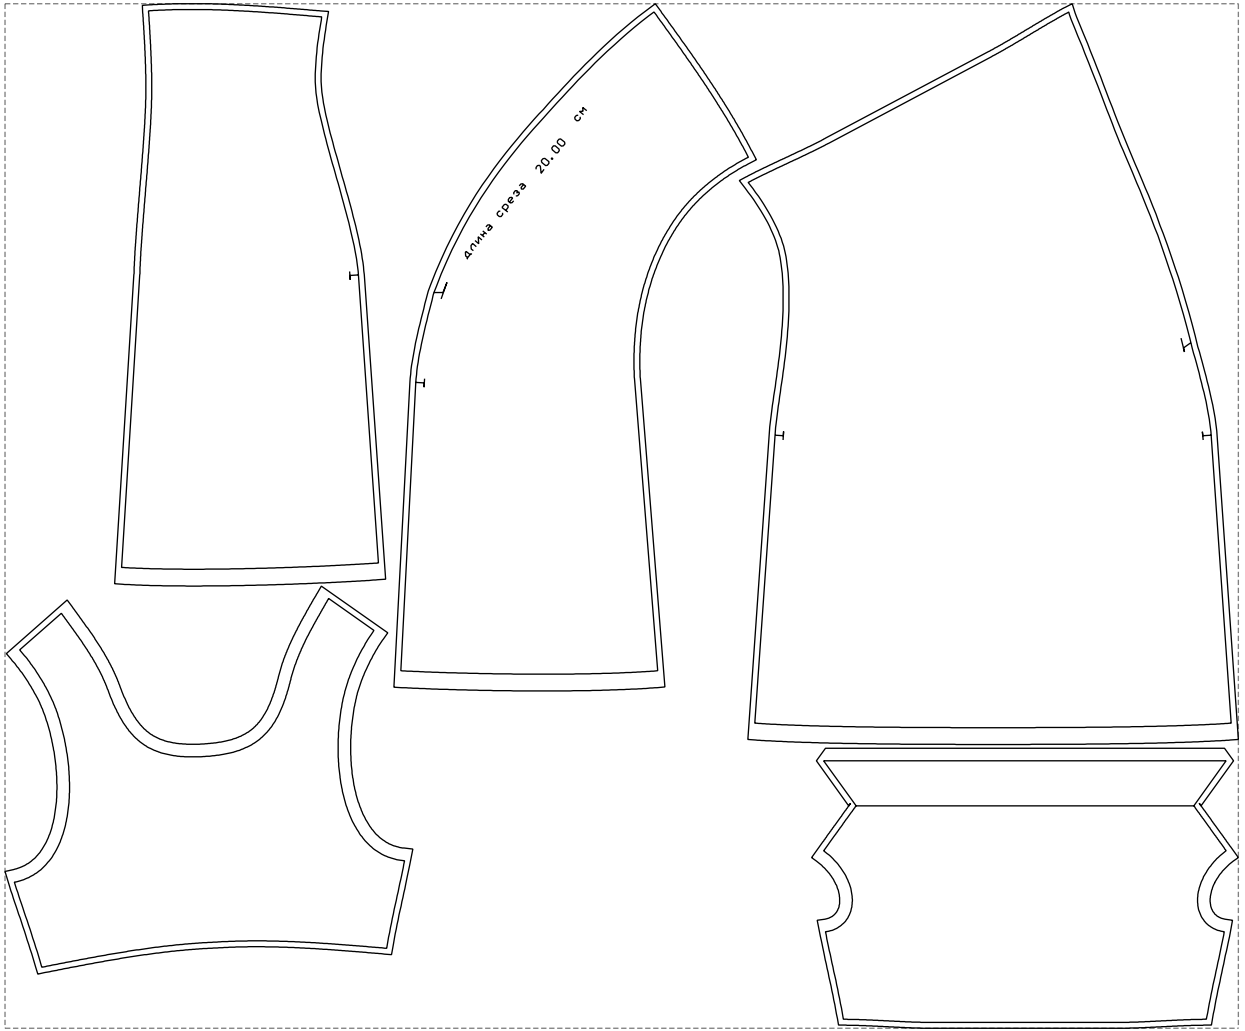

Not for print

Paper size: A4, size:1358.76 x1220.60 mm

Example

size:1468.91 x1220.59 mm

Maneken =1 ver.0

rz_1=170

rz_16=100

rz_17=85.4

rz_18=80.2

rz_19=108

rz_20=105.4

.
.
.