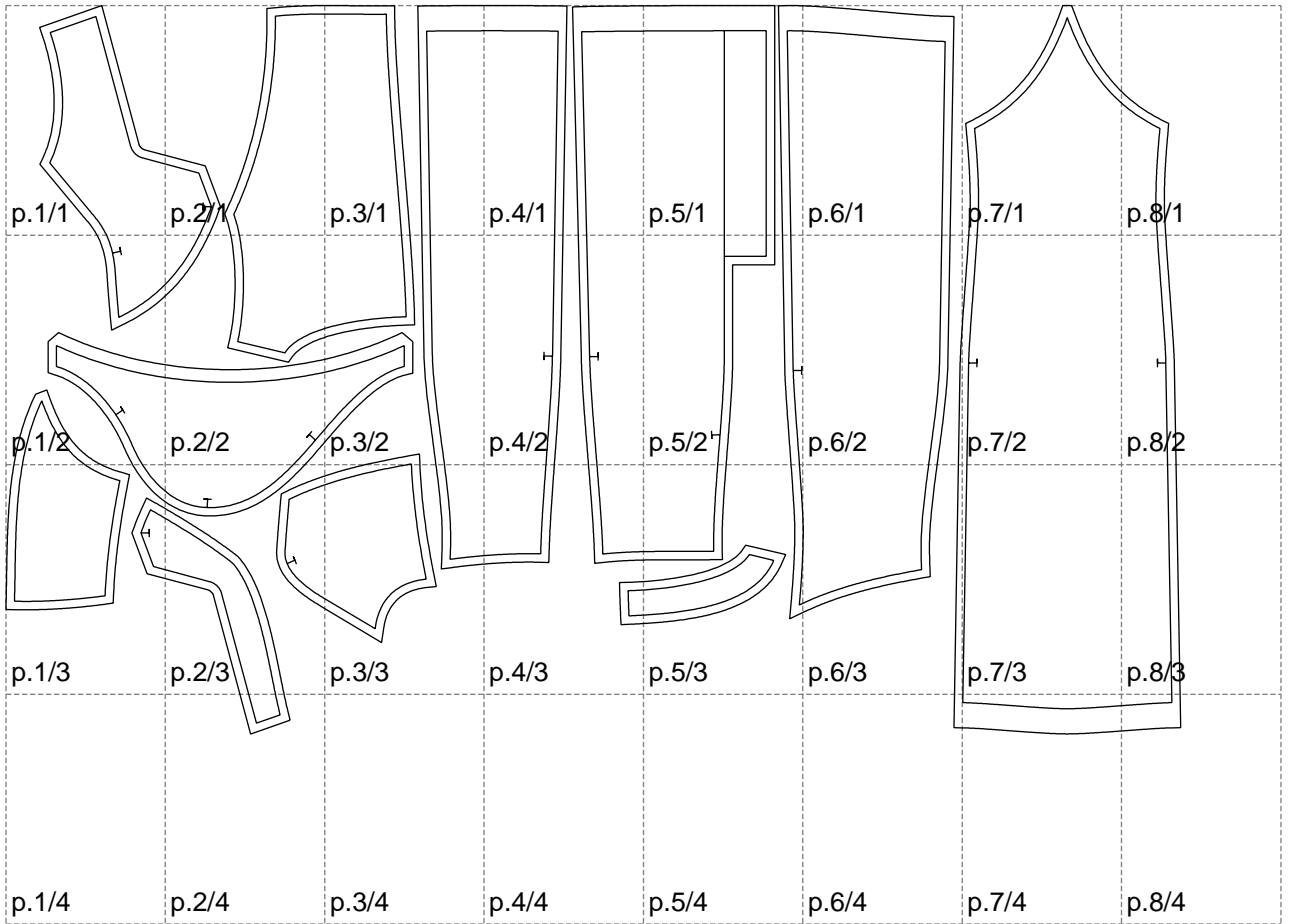

Not for print

Paper size: A4, size:1399.00 x867.47 mm

Maneken =1 ver.0

rz\_1=170

rz\_16=108

rz\_17=92.5

rz\_18=89.2

rz\_19=116

rz\_20=113

---

. . . . .  
. . . . .  
. . . . .