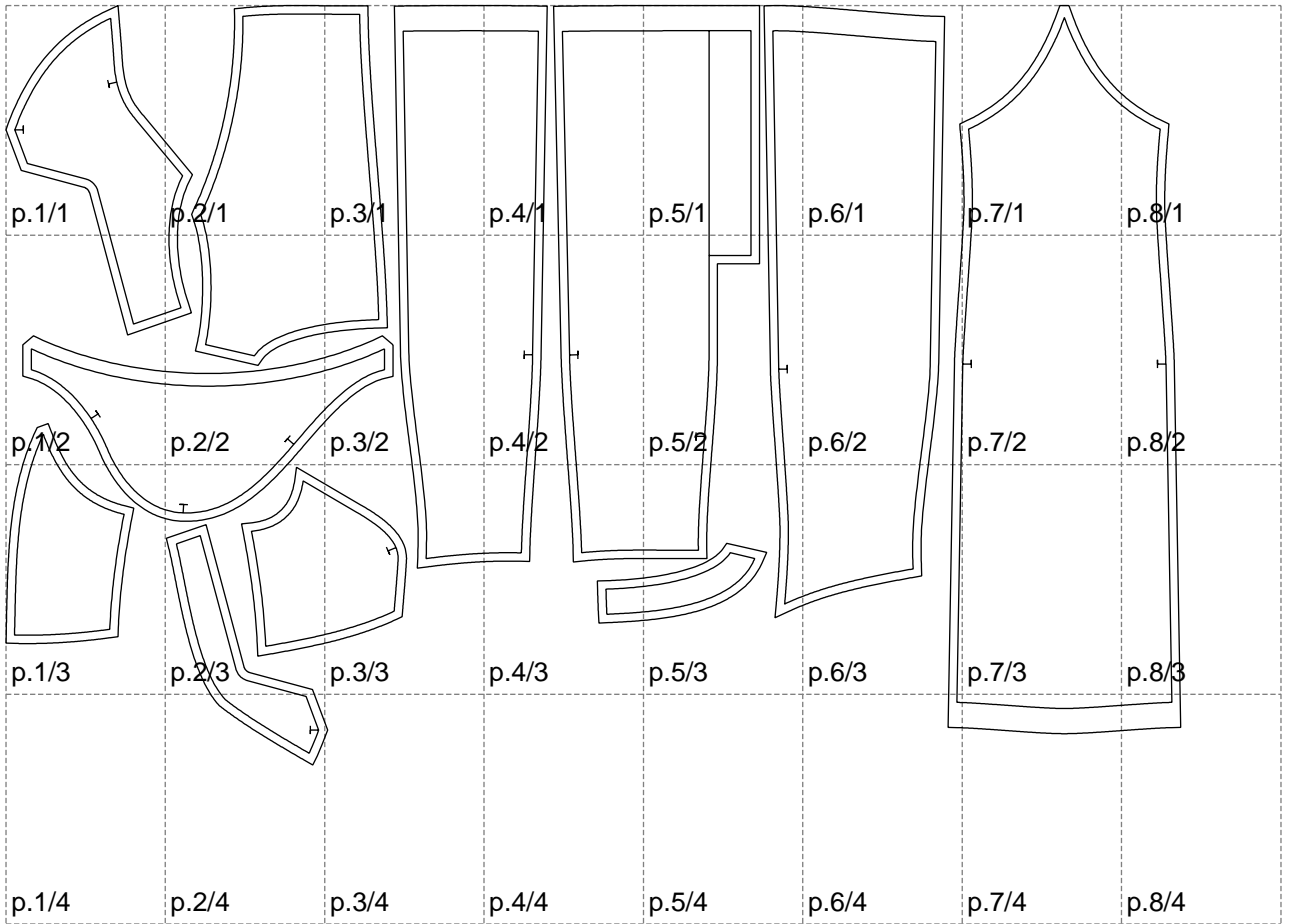

Not for print

Paper size: A4, size:1399.00 x904.47 mm

# Example

size:1499.00 x1614.75 mm

Maneken =1 ver.0

rz\_1=170

rz\_16=112

rz\_17=96.2

rz\_18=94

rz\_19=120

rz\_20=117

---

. . . . .  
. . . . .  
. . . . .