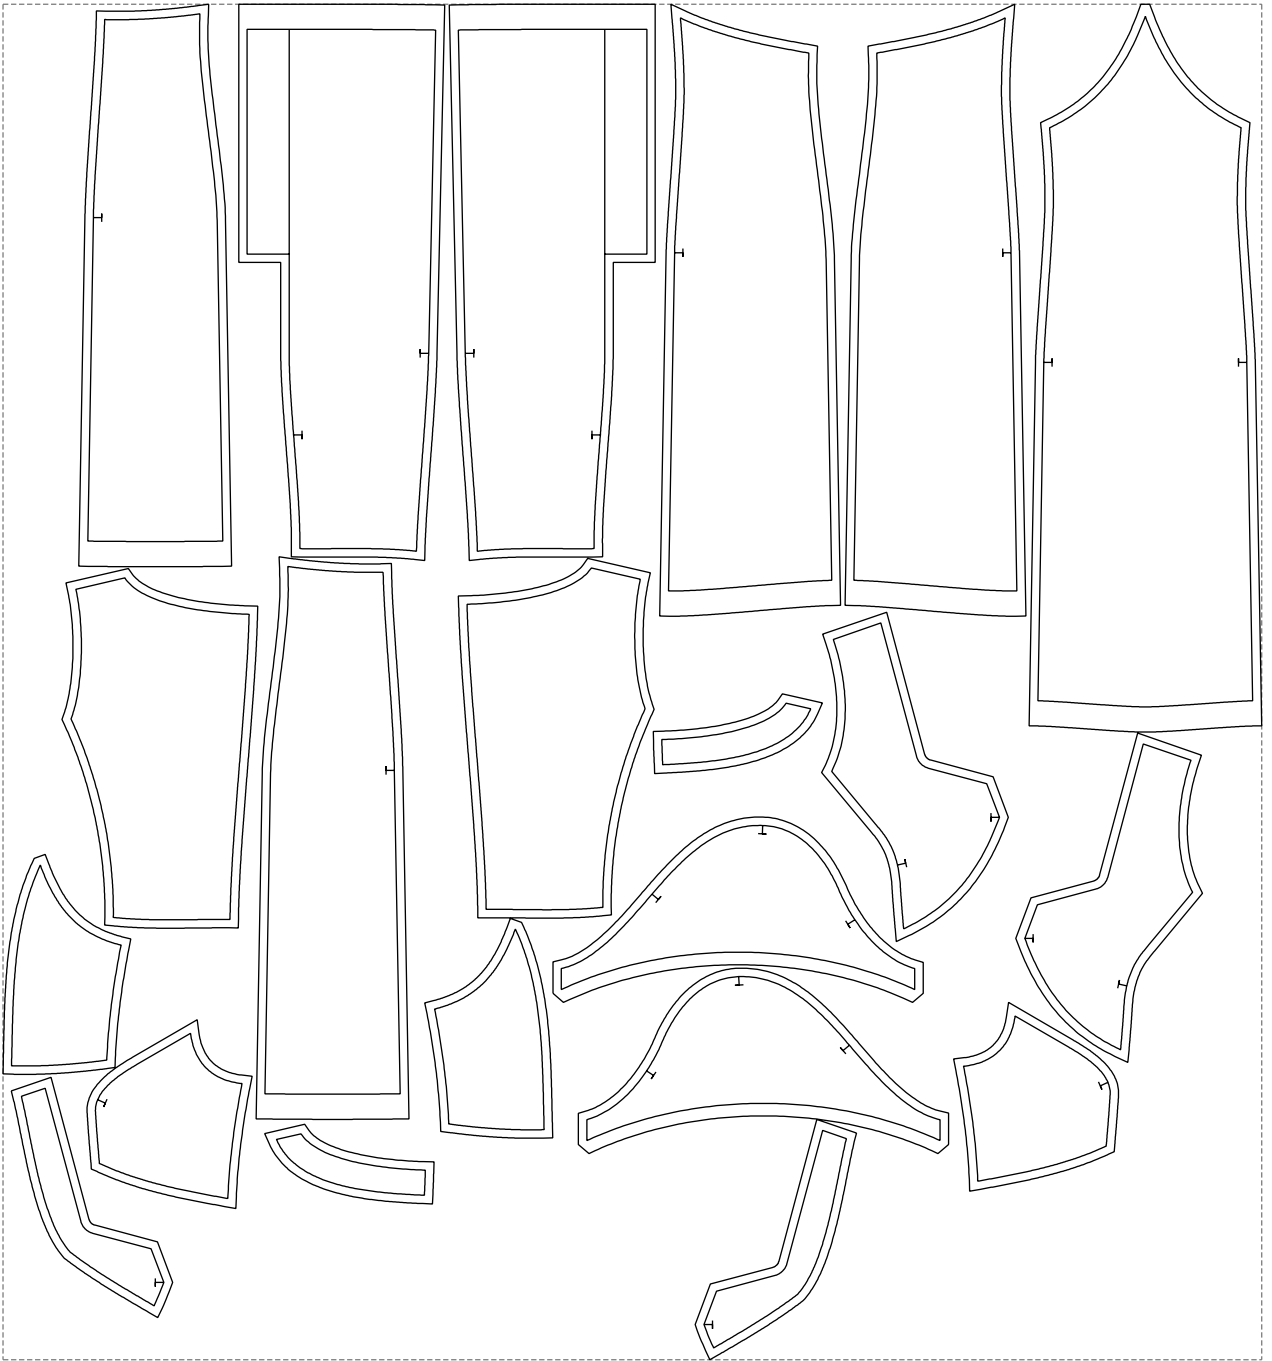

# Example

size:1499.00 x1614.75 mm

Maneken =1 ver.0

rz\_1=170

rz\_16=112

rz\_17=96.2

rz\_18=94

rz\_19=120