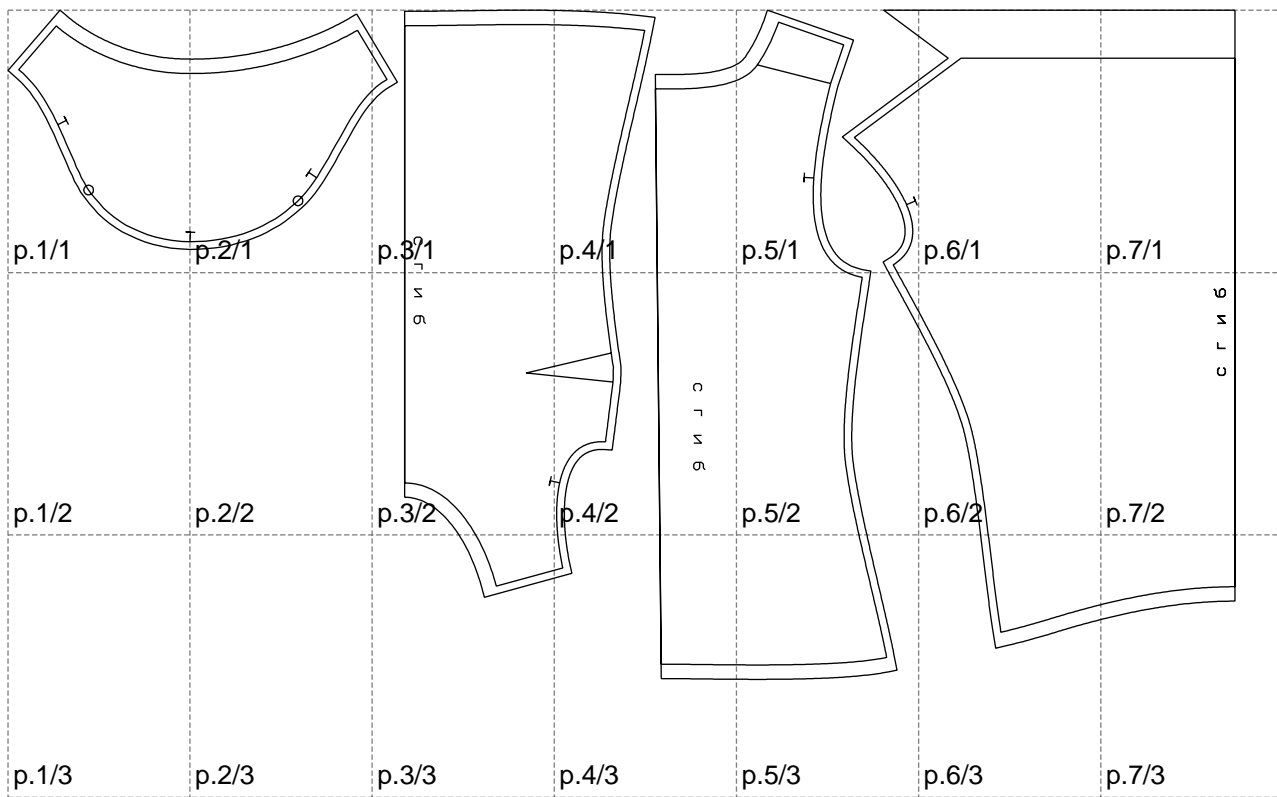

Not for print

Paper size: A4, size:1278.64 x697.25 mm

# Example

size:1499.00 x1200.23 mm

Maneken =1 ver.0

rz\_1=170

rz\_16=96

rz\_17=82

rz\_18=76

rz\_19=104

rz\_20=101.8

---

. . . . .  
. . . . .  
. . . . .