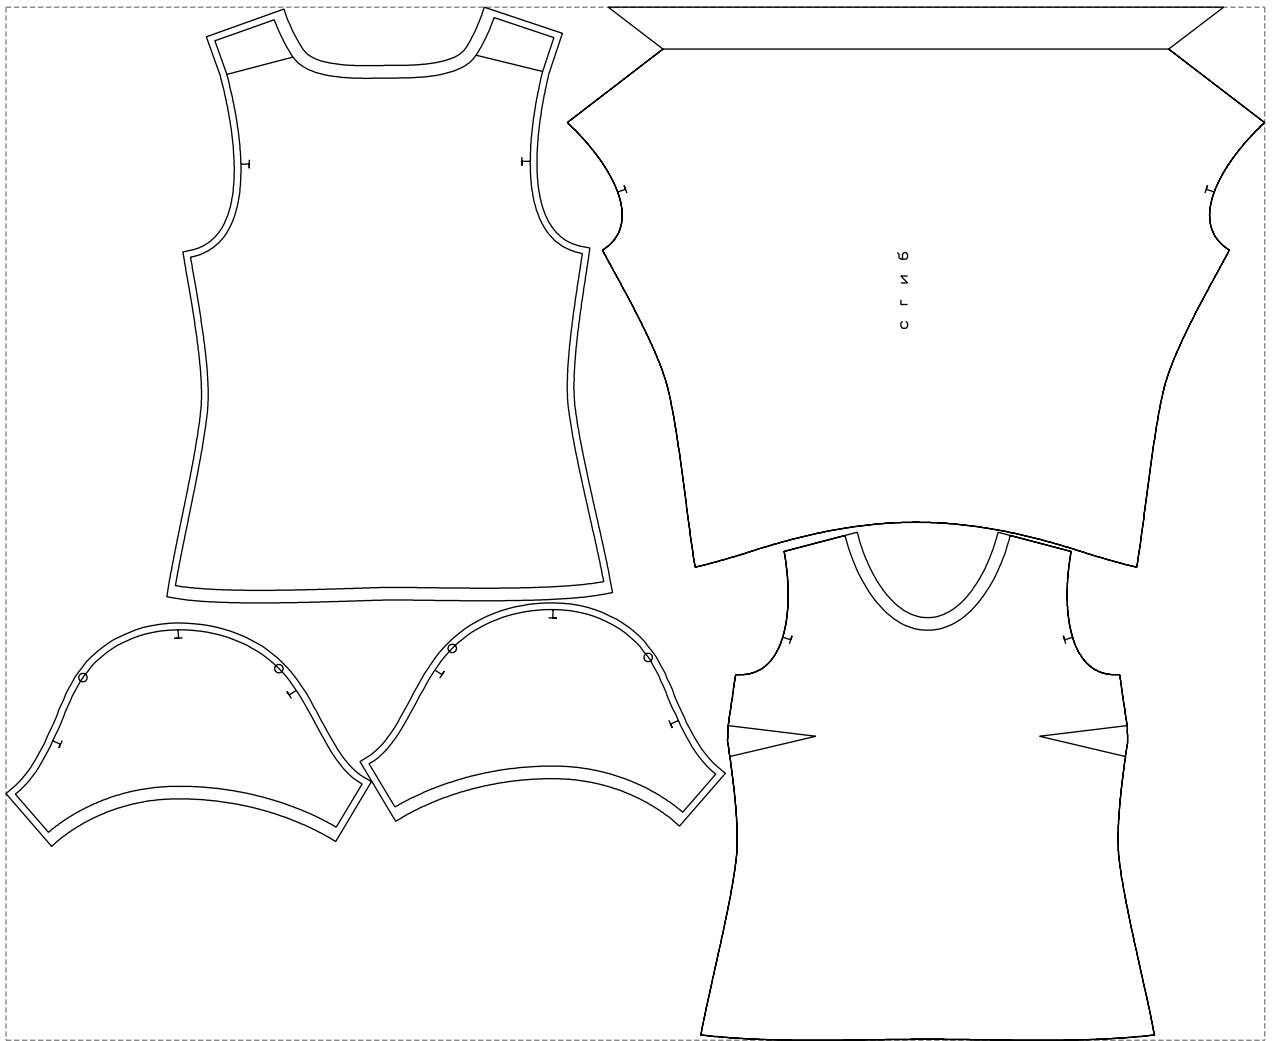

Not for print

Paper size: A4, size:1368.88 x707.05 mm

# Example

size:1499.00 x1230.61 mm

Maneken =1 ver.0

rz\_1=170

rz\_16=104

rz\_17=88.9

rz\_18=84.4

rz\_19=112

rz\_20=109.3

---

. . . . .  
. . . . .  
. . . . .