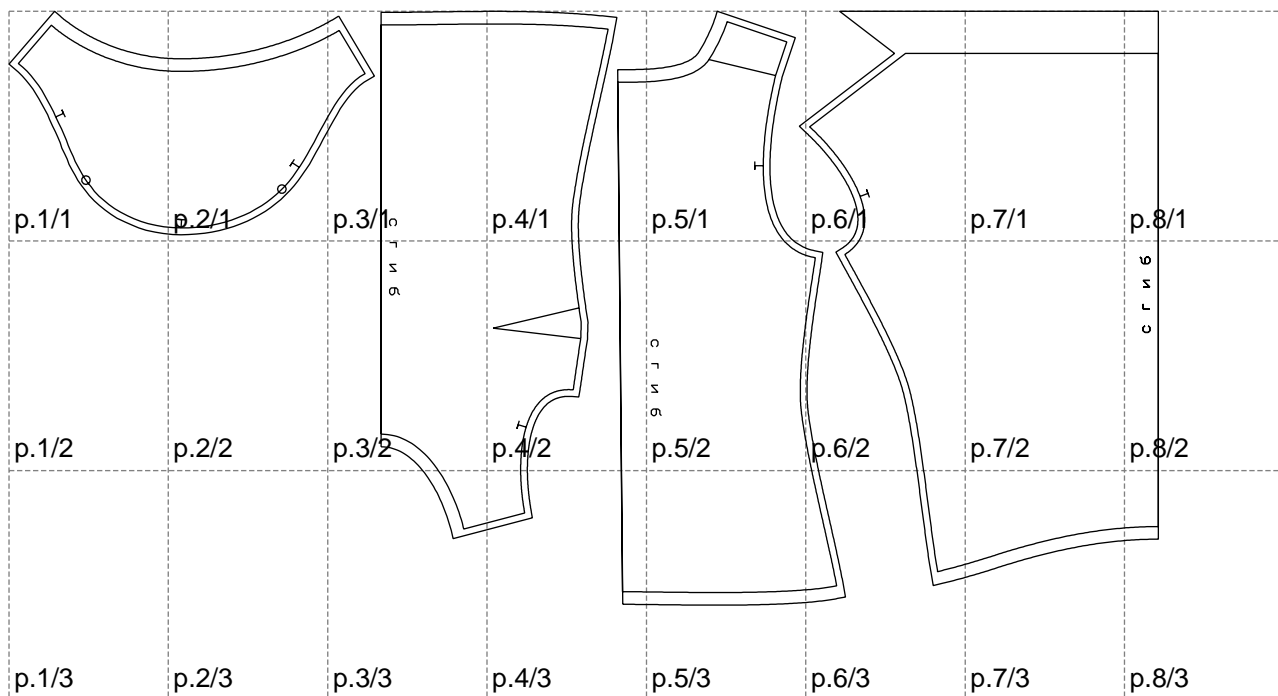

Not for print

Paper size: A4, size:1368.88 x707.05 mm

# Example

size:1499.00 x1230.61 mm

Maneken =1 ver.0

rz\_1=170

rz\_16=104

rz\_17=88.9

rz\_18=84.4

rz\_19=112

rz\_20=109.3

---

. . . . .  
. . . . .  
. . . . .