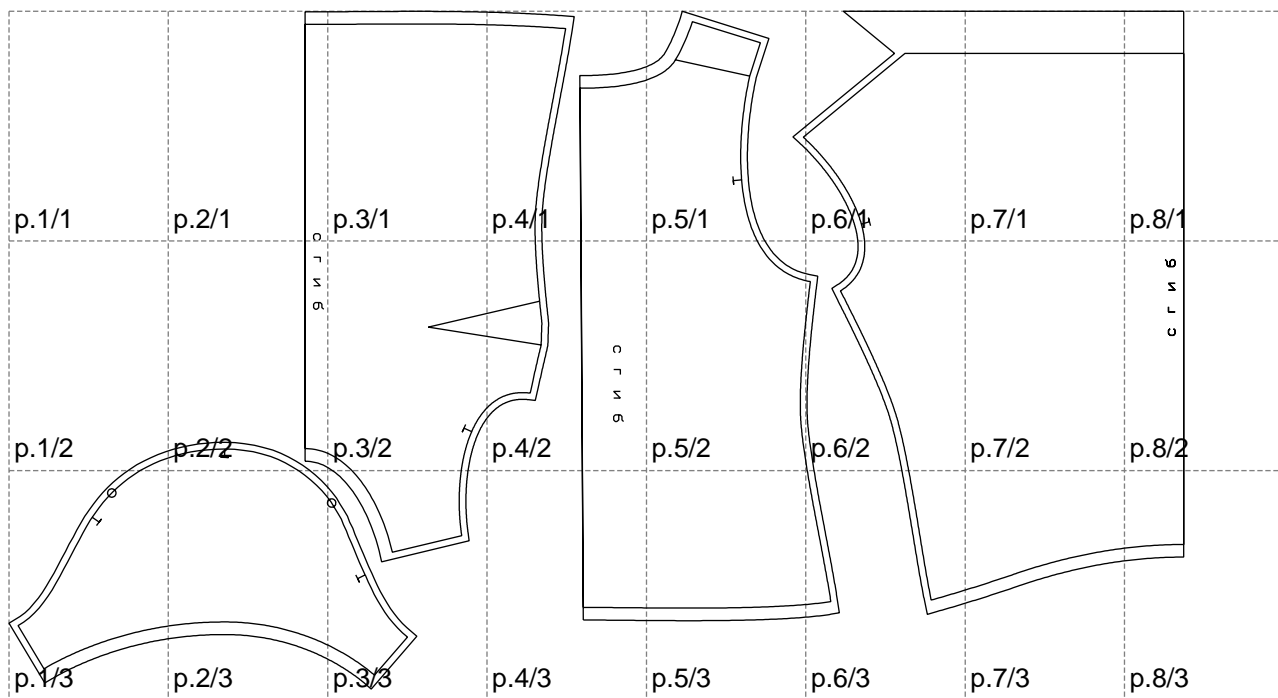

Not for print

Paper size: A4, size:1399.00 x806.97 mm

# Example

size:1458.58 x1283.70 mm

Maneken =1 ver.0

rz\_1=170

rz\_16=120

rz\_17=104

rz\_18=103.6

rz\_19=128

rz\_20=125.1

---

. . . . .  
. . . . .  
. . . . .