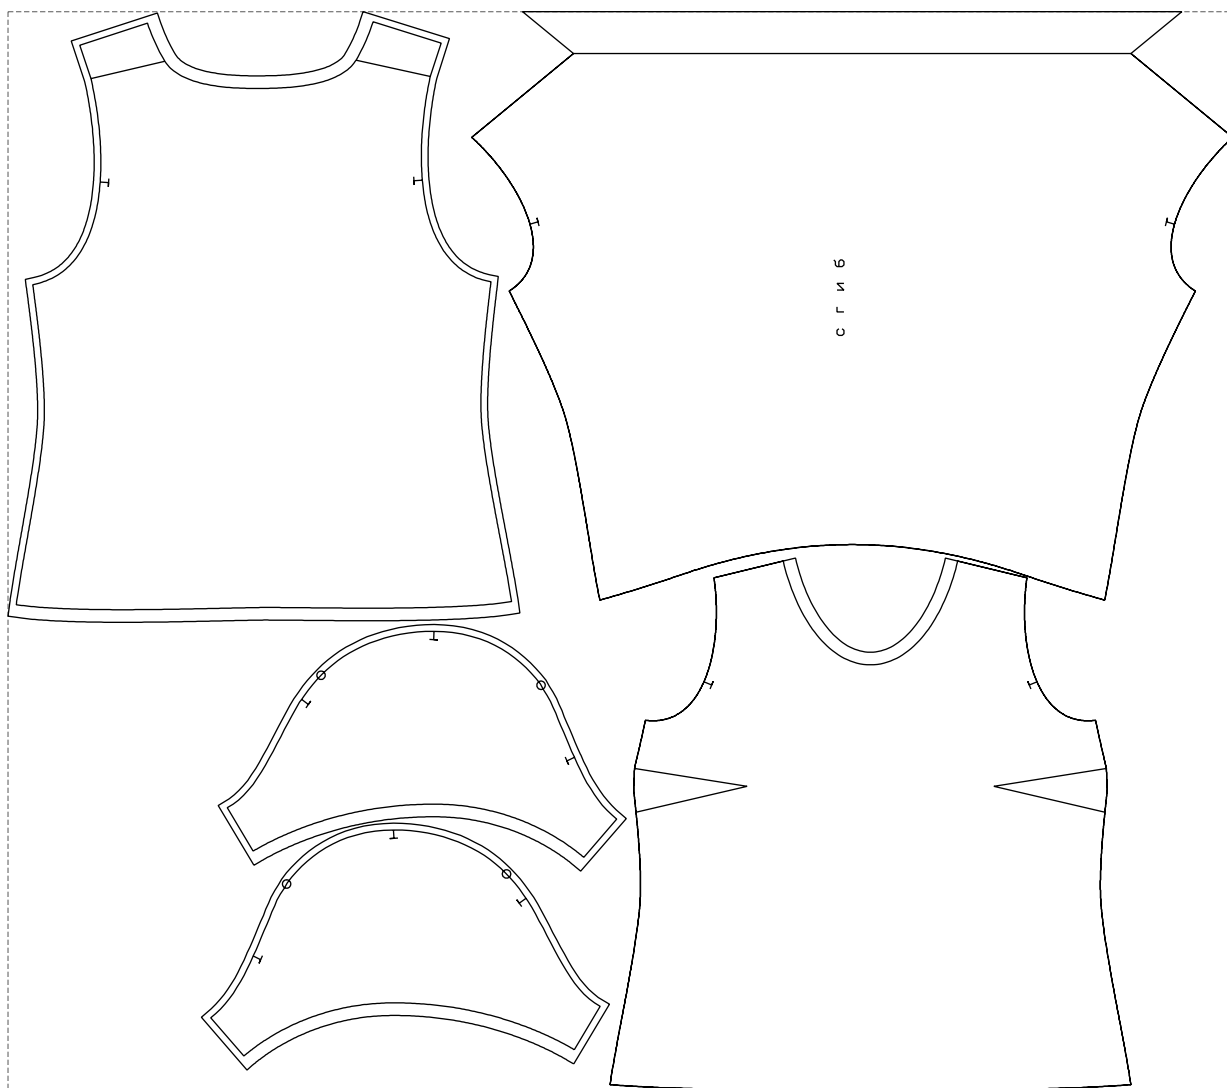

# Example

size:1458.58 x1283.70 mm

Maneken =1 ver.0

rz\_1=170

rz\_16=120

rz\_17=104

rz\_18=103.6

rz\_19=128