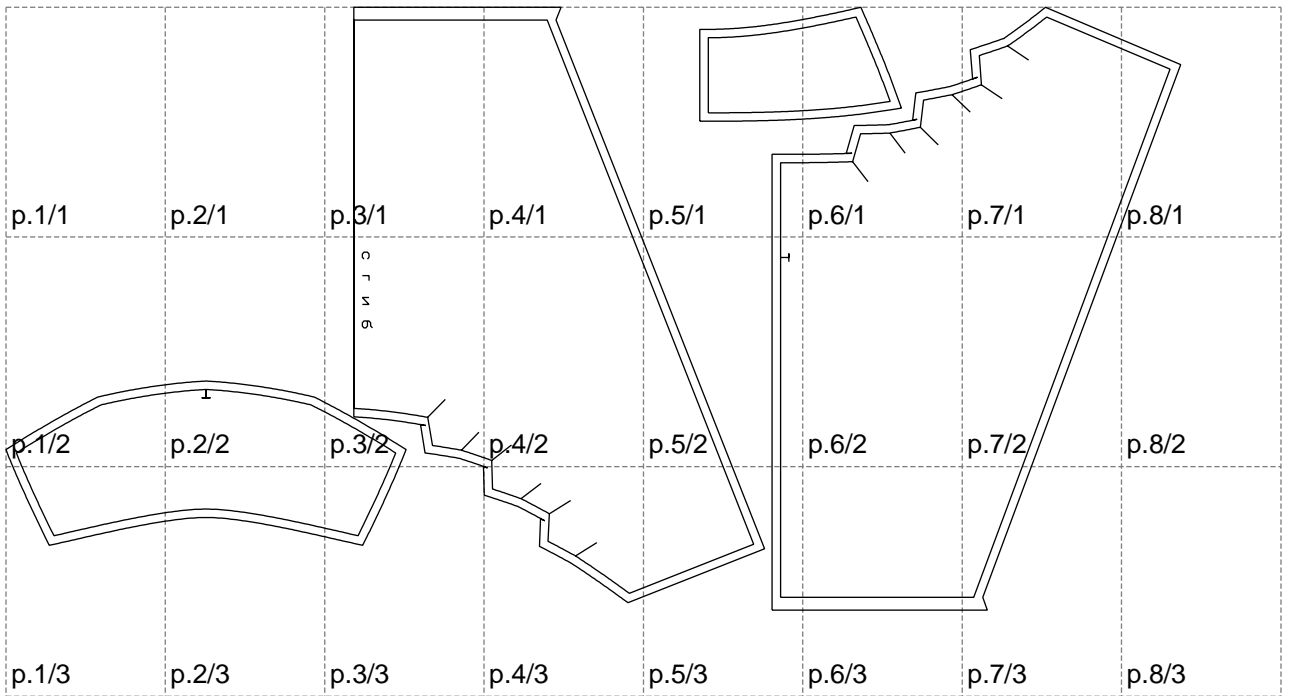

Not for print

Paper size: A4, size:1399.00 x717.65 mm

# Example

size:1499.00 x920.59 mm

Maneken =1 ver.0

rz\_1=170

rz\_16=88

rz\_17=75.6

rz\_18=67.6

rz\_19=96

rz\_20=94.6

---

. . . . .  
. . . . .  
. . . . .