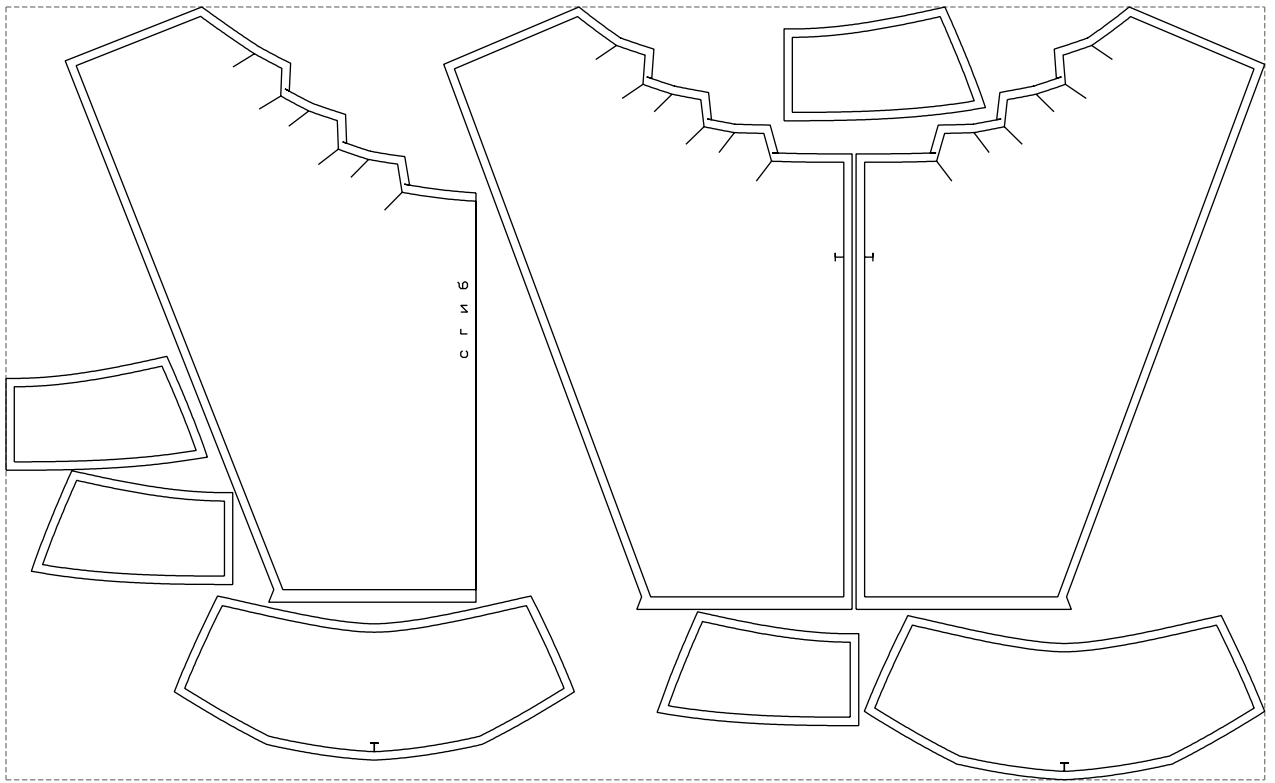

Not for print

Paper size: A4, size:1399.00 x717.65 mm

# Example

size:1499.00 x920.59 mm

Maneken =1 ver.0

rz\_1=170

rz\_16=88

rz\_17=75.6

rz\_18=67.6

rz\_19=96

rz\_20=94.6

---

. . . . .  
. . . . .  
. . . . .