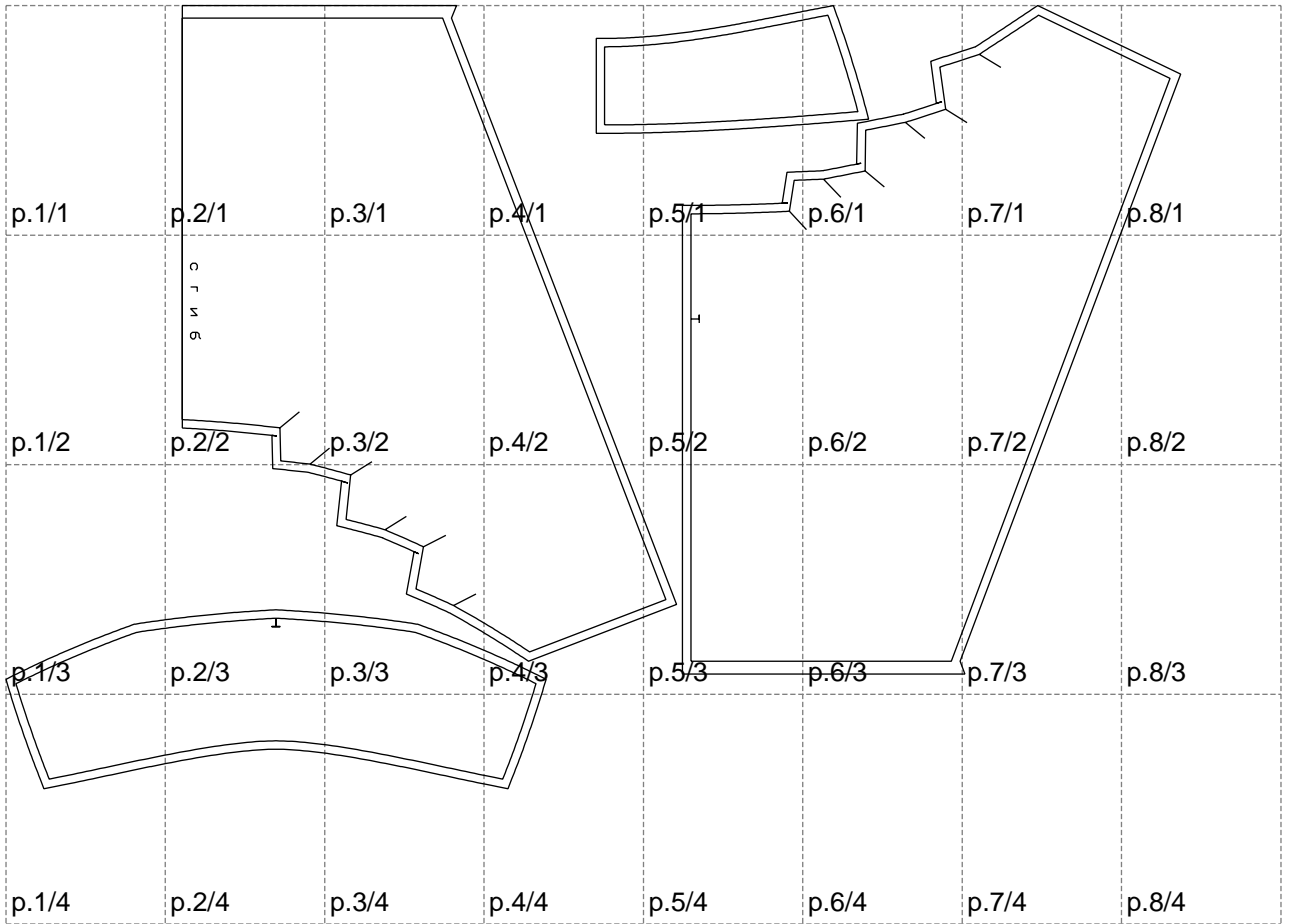

Not for print

Paper size: A4, size:1399.00 x932.50 mm

# Example

size:1499.00 x1303.39 mm

Maneken =1 ver.0

rz\_1=170

rz\_16=120

rz\_17=104

rz\_18=103.6

rz\_19=128

rz\_20=125.1

---

. . . . .  
. . . . .  
. . . . .