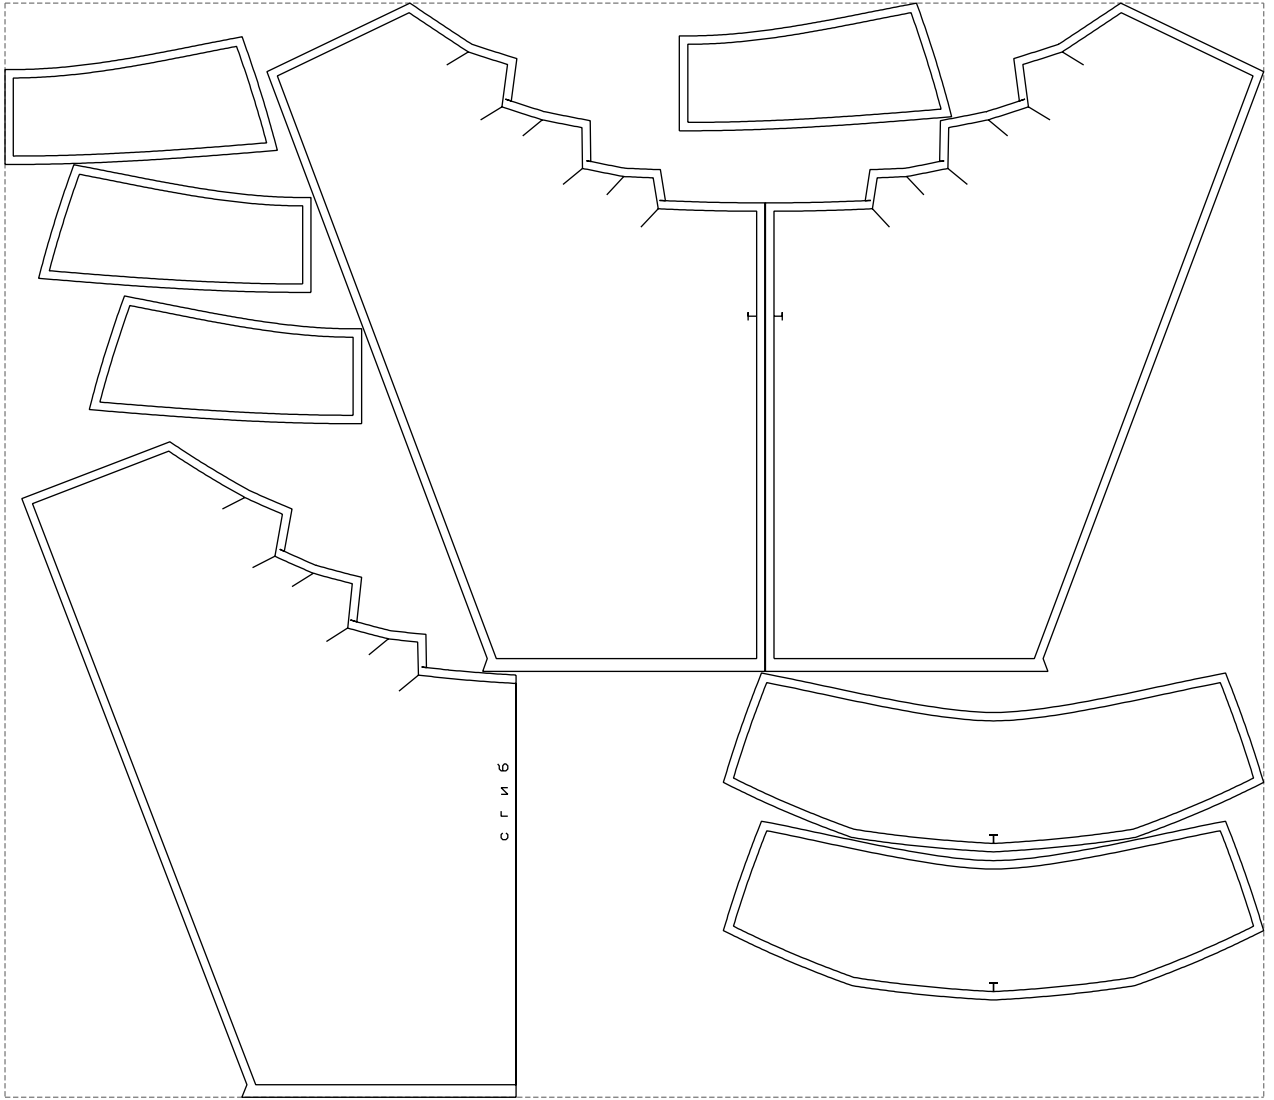

Not for print

Paper size: A4, size:1399.00 x932.50 mm

# Example

size:1499.00 x1303.39 mm

Maneken =1 ver.0

rz\_1=170

rz\_16=120

rz\_17=104

rz\_18=103.6

rz\_19=128

rz\_20=125.1

---

. . . . .  
. . . . .  
. . . . .