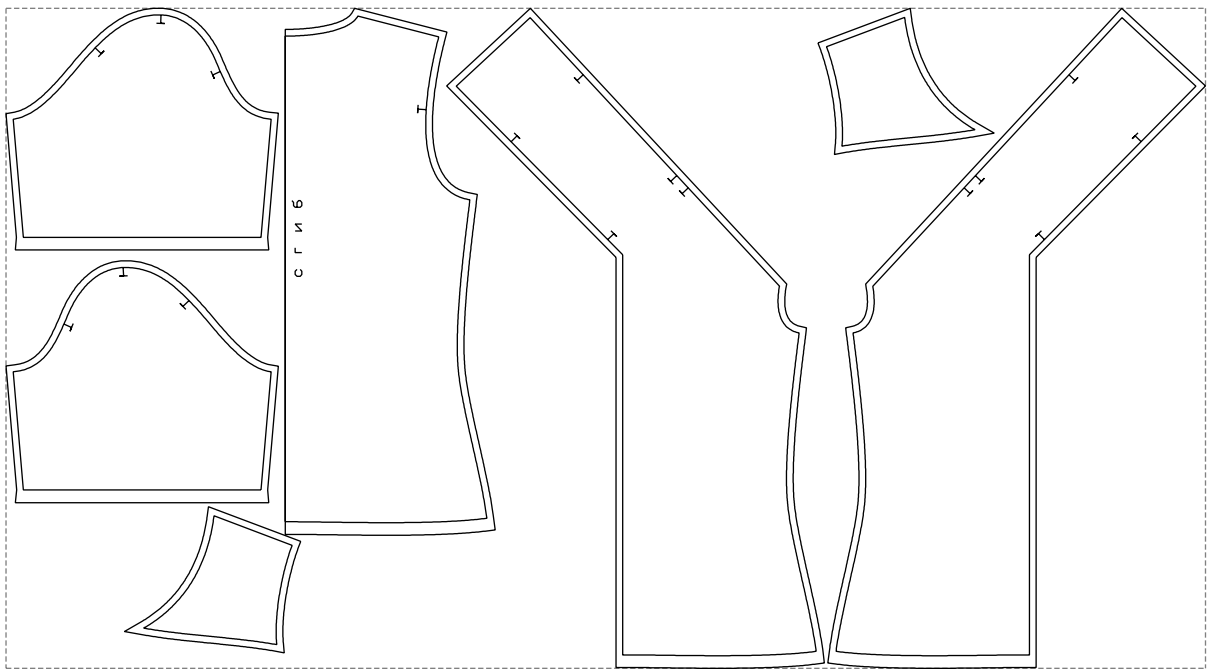

Not for print

Paper size: A4, size:1017.37 x786.27 mm

# Example

size:1428.73 x786.27 mm

Maneken =1 ver.0

rz\_1=170

rz\_16=92

rz\_17=78.8

rz\_18=71.8

rz\_19=100

rz\_20=98.1

---

. . . . .  
. . . . .  
. . . . .