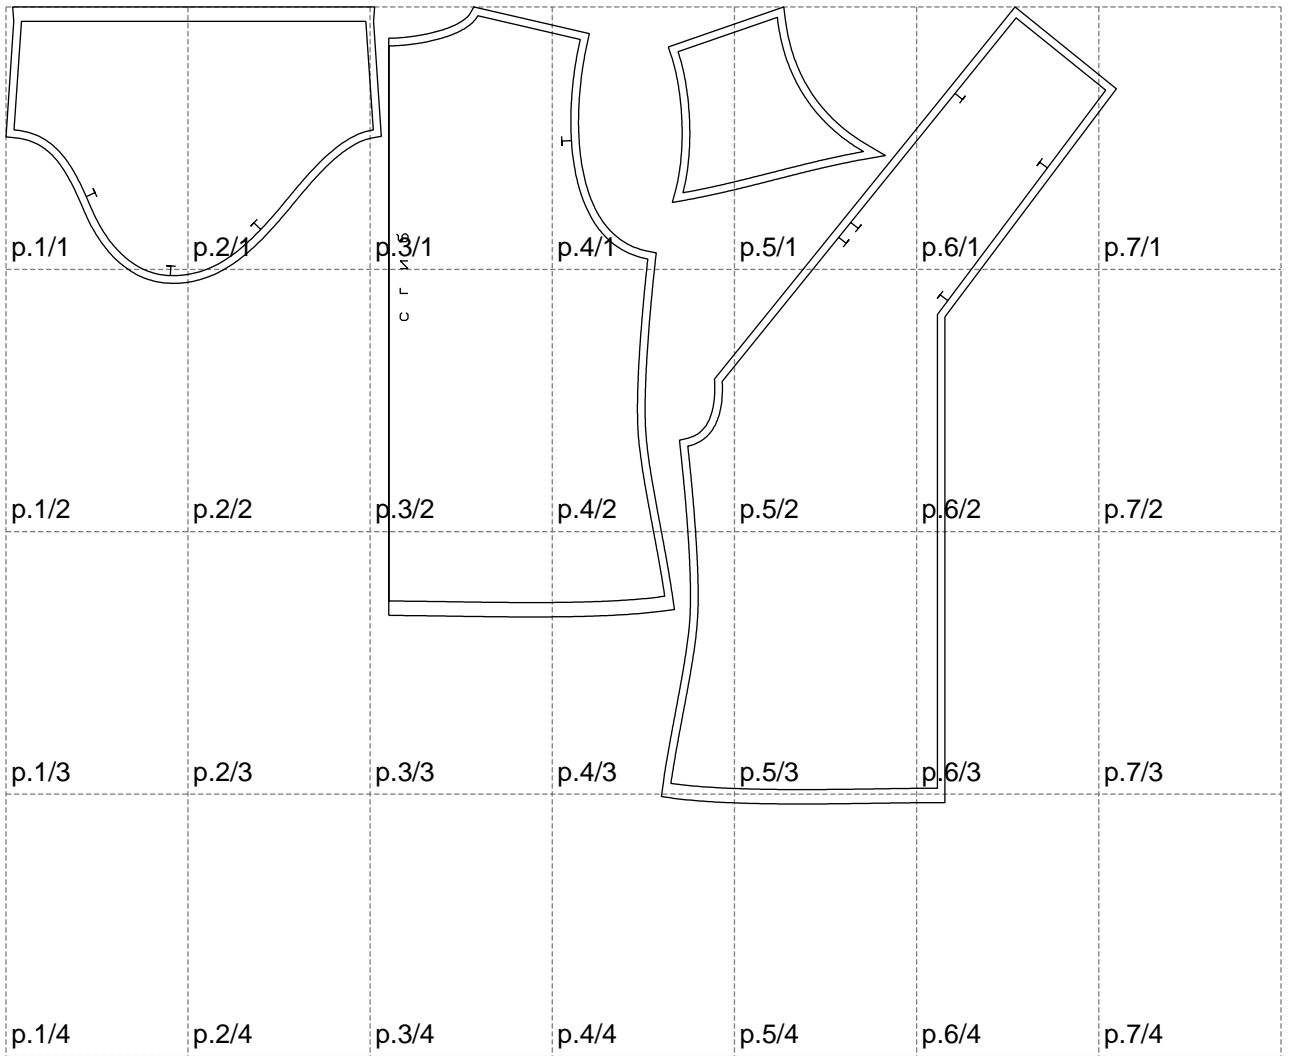

Not for print

Paper size: A4, size:1157.12 x830.43 mm

# Example

size:1499.00 x985.96 mm

Maneken =1 ver.0

rz\_1=170

rz\_16=112

rz\_17=96.2

rz\_18=94

rz\_19=120

rz\_20=117

---

. . . . .  
. . . . .  
. . . . .