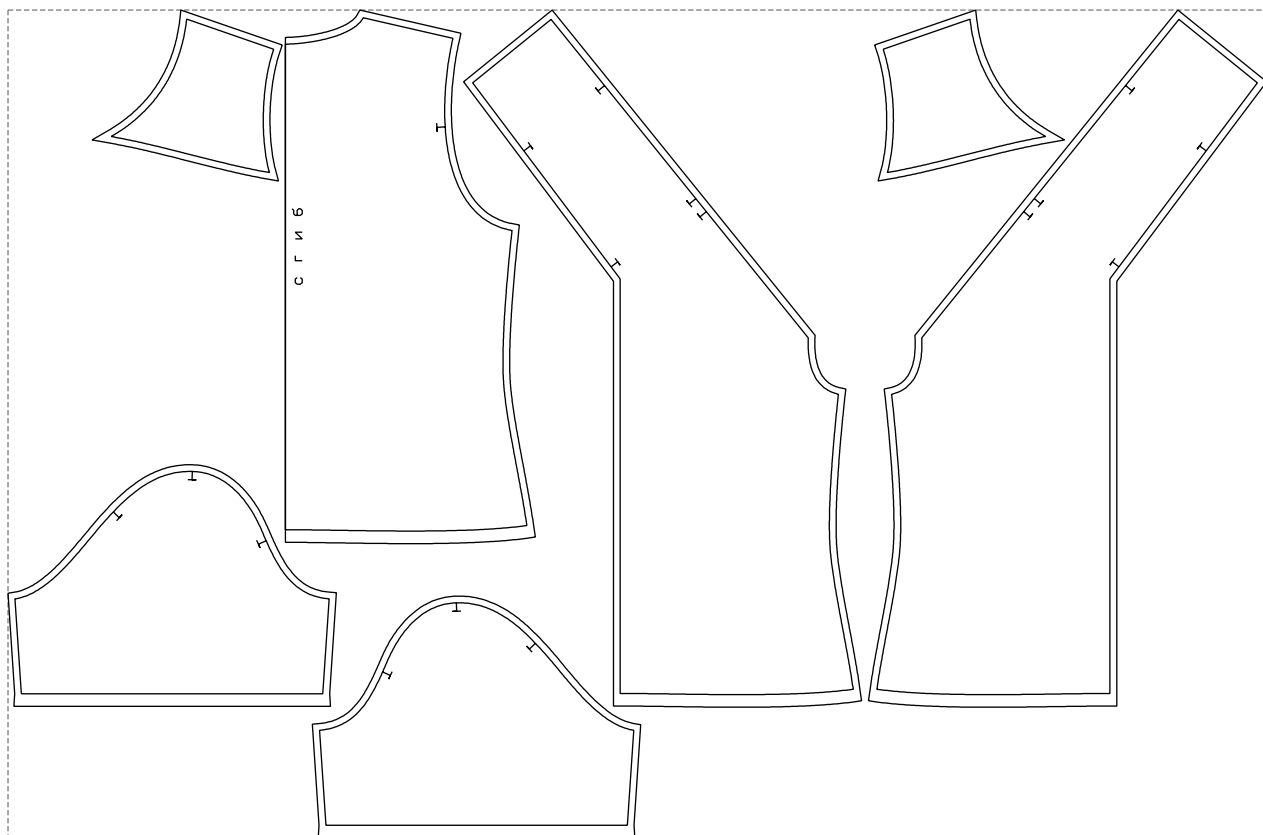

Not for print

Paper size: A4, size:1157.12 x830.43 mm

# Example

size:1499.00 x985.96 mm

Maneken =1 ver.0

rz\_1=170

rz\_16=112

rz\_17=96.2

rz\_18=94

rz\_19=120

rz\_20=117

---

. . . . .  
. . . . .  
. . . . .