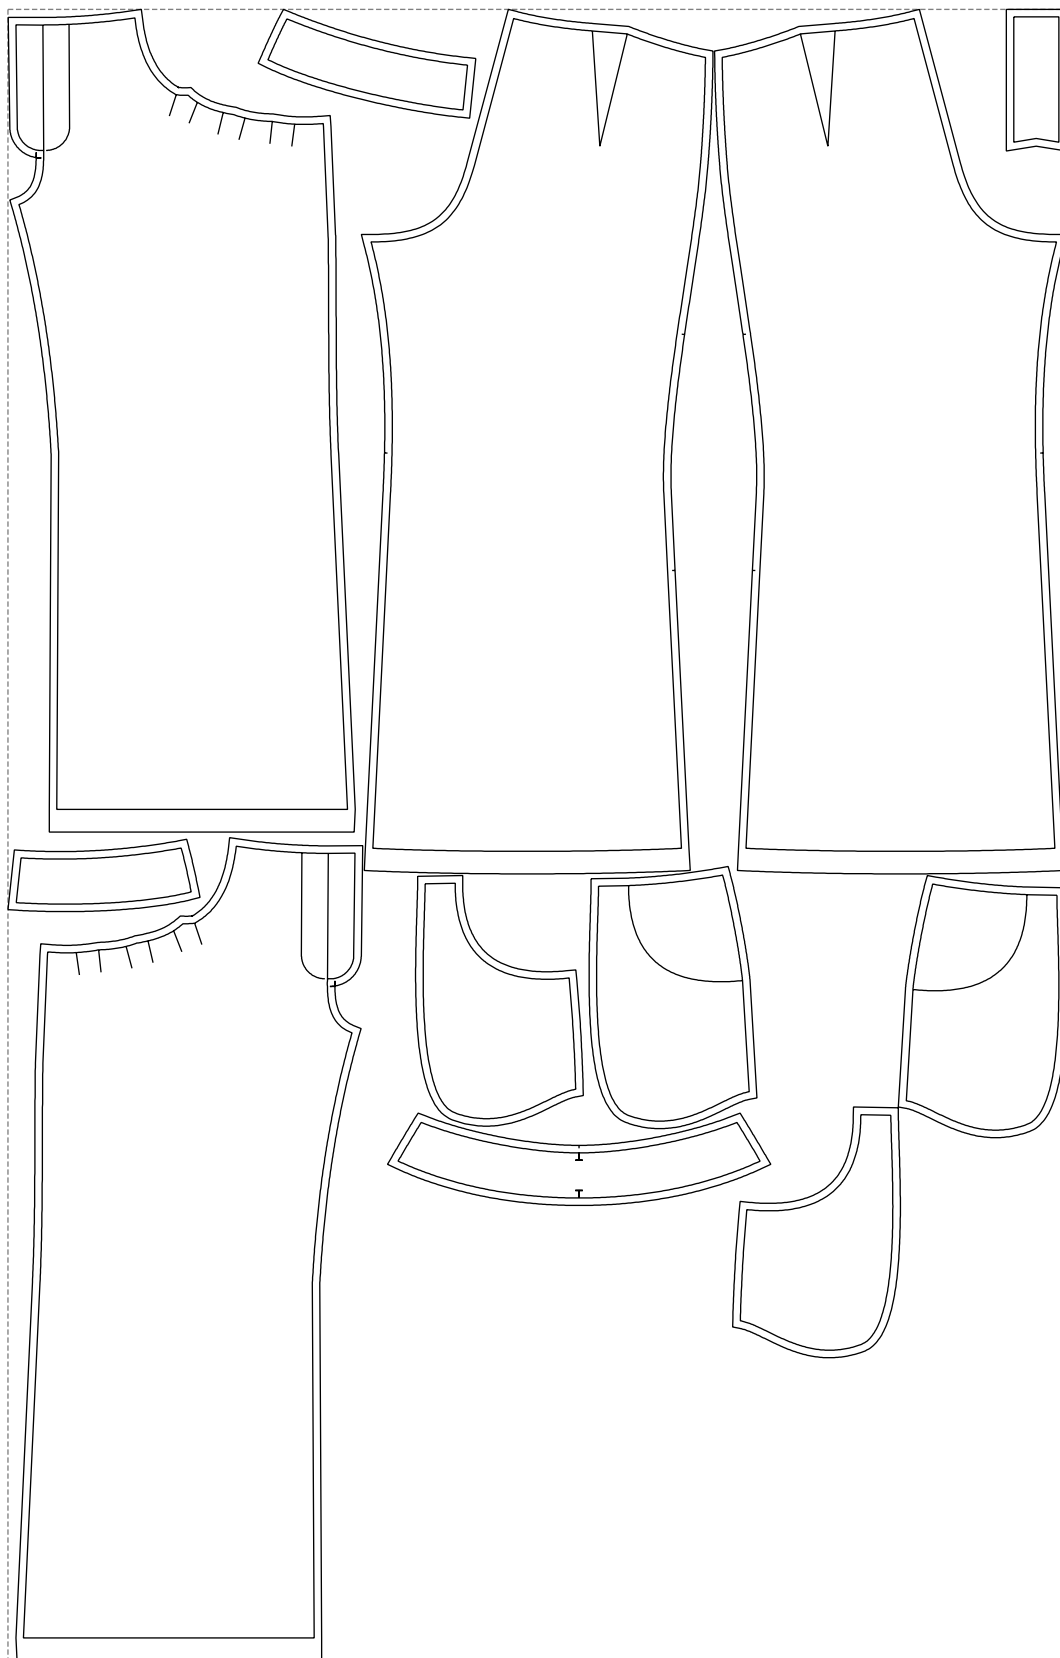

Not for print

Paper size: A4, size:1399.00 x1151.13 mm

# Example

size:1408.75 x2198.41 mm

Maneken =1 ver.0

rz\_1=170

rz\_16=104

rz\_17=88.9

rz\_18=84.4

rz\_19=112