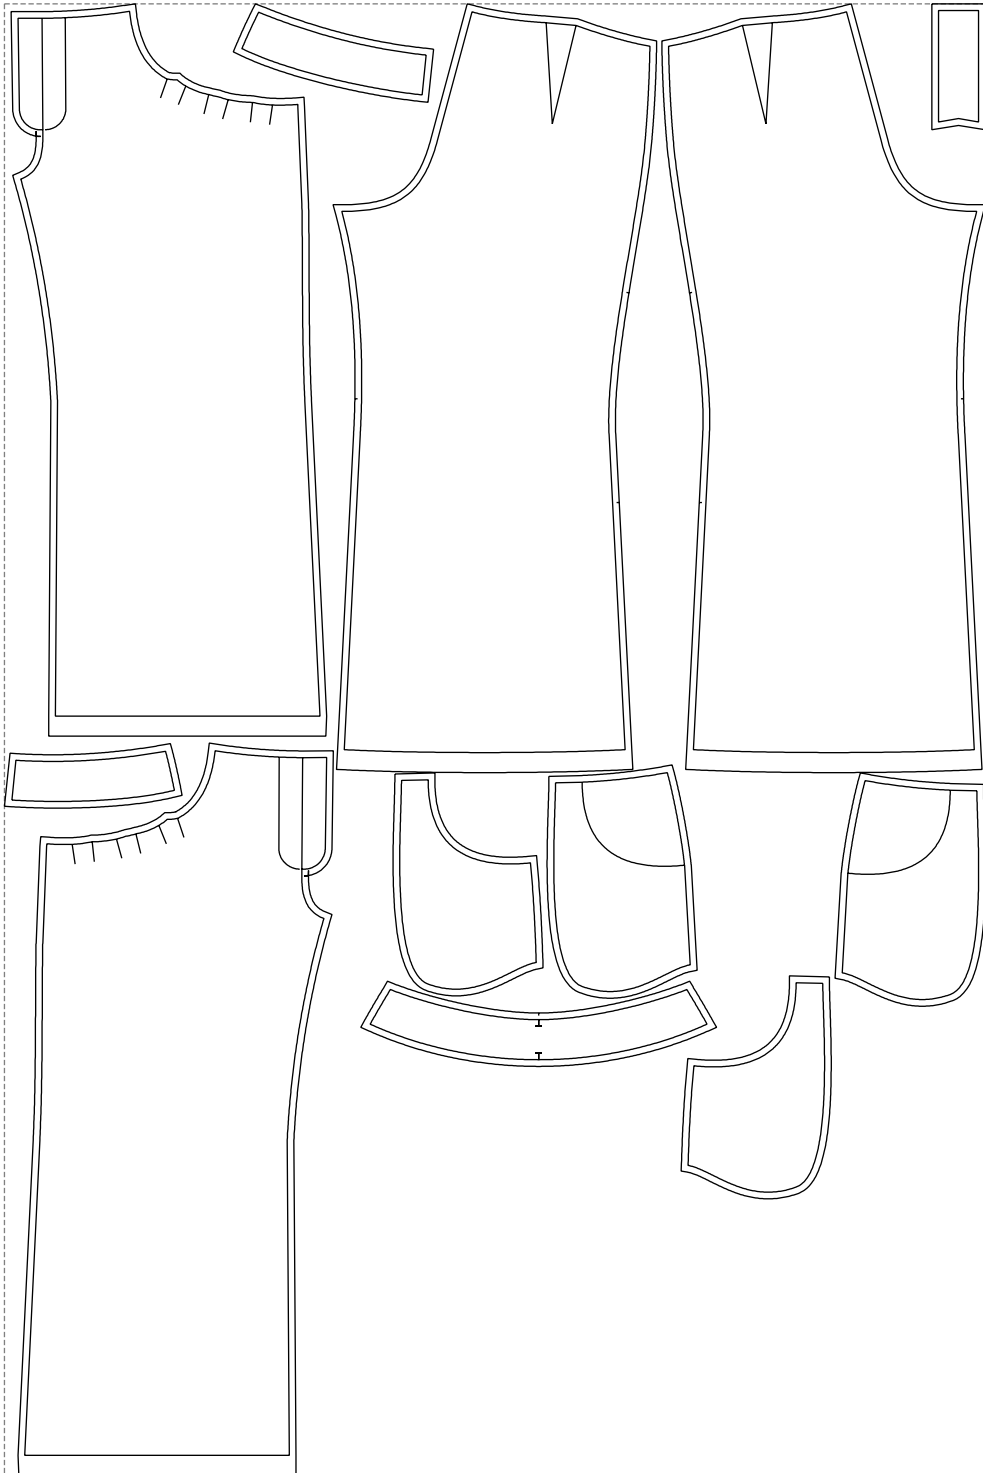

Not for print

Paper size: A4, size:1399.00 x1151.64 mm

# Example

size:1468.93 x2204.44 mm

Maneken =1 ver.0

rz\_1=170

rz\_16=108

rz\_17=92.5

rz\_18=89.2

rz\_19=116