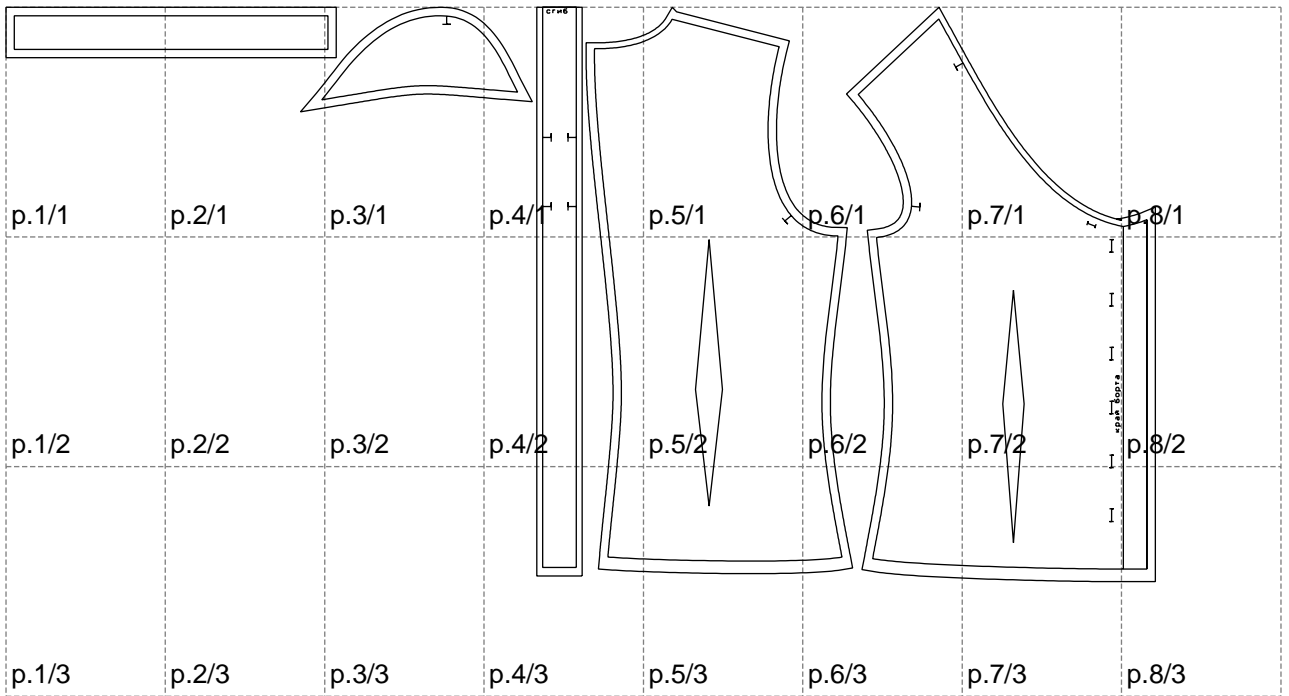

Not for print

Paper size: A4, size:1368.83 x683.80 mm

# Example

size:1438.79 x816.33 mm

Maneken =1 ver.0

rz\_1=170

rz\_16=104

rz\_17=88.9

rz\_18=84.4

rz\_19=112

rz\_20=109.3

---

. . . . .  
. . . . .  
. . . . .