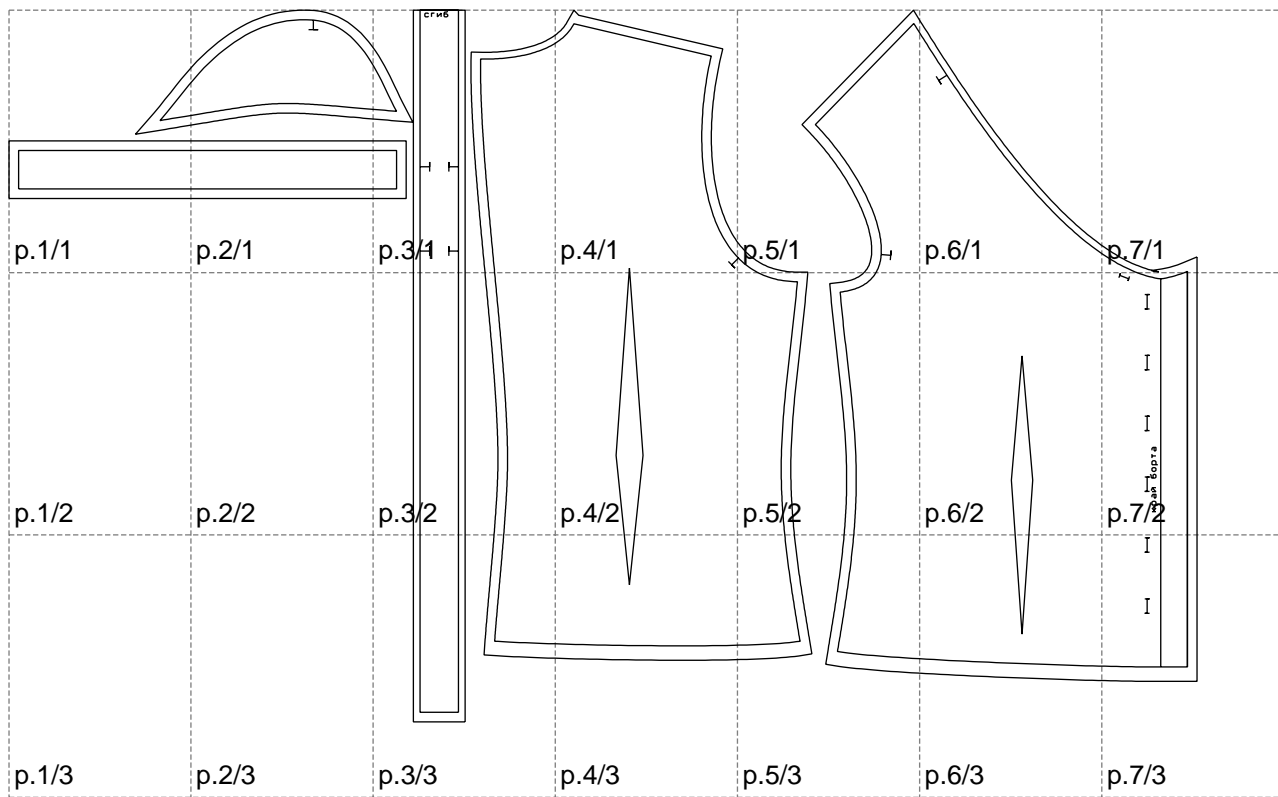

Not for print

Paper size: A4, size:1238.20 x741.53 mm

# Example

size:1488.97 x1308.31 mm

Maneken =1 ver.0

rz\_1=170

rz\_16=120

rz\_17=104

rz\_18=103.6

rz\_19=128

rz\_20=125.1

---

. . . . .  
. . . . .  
. . . . .