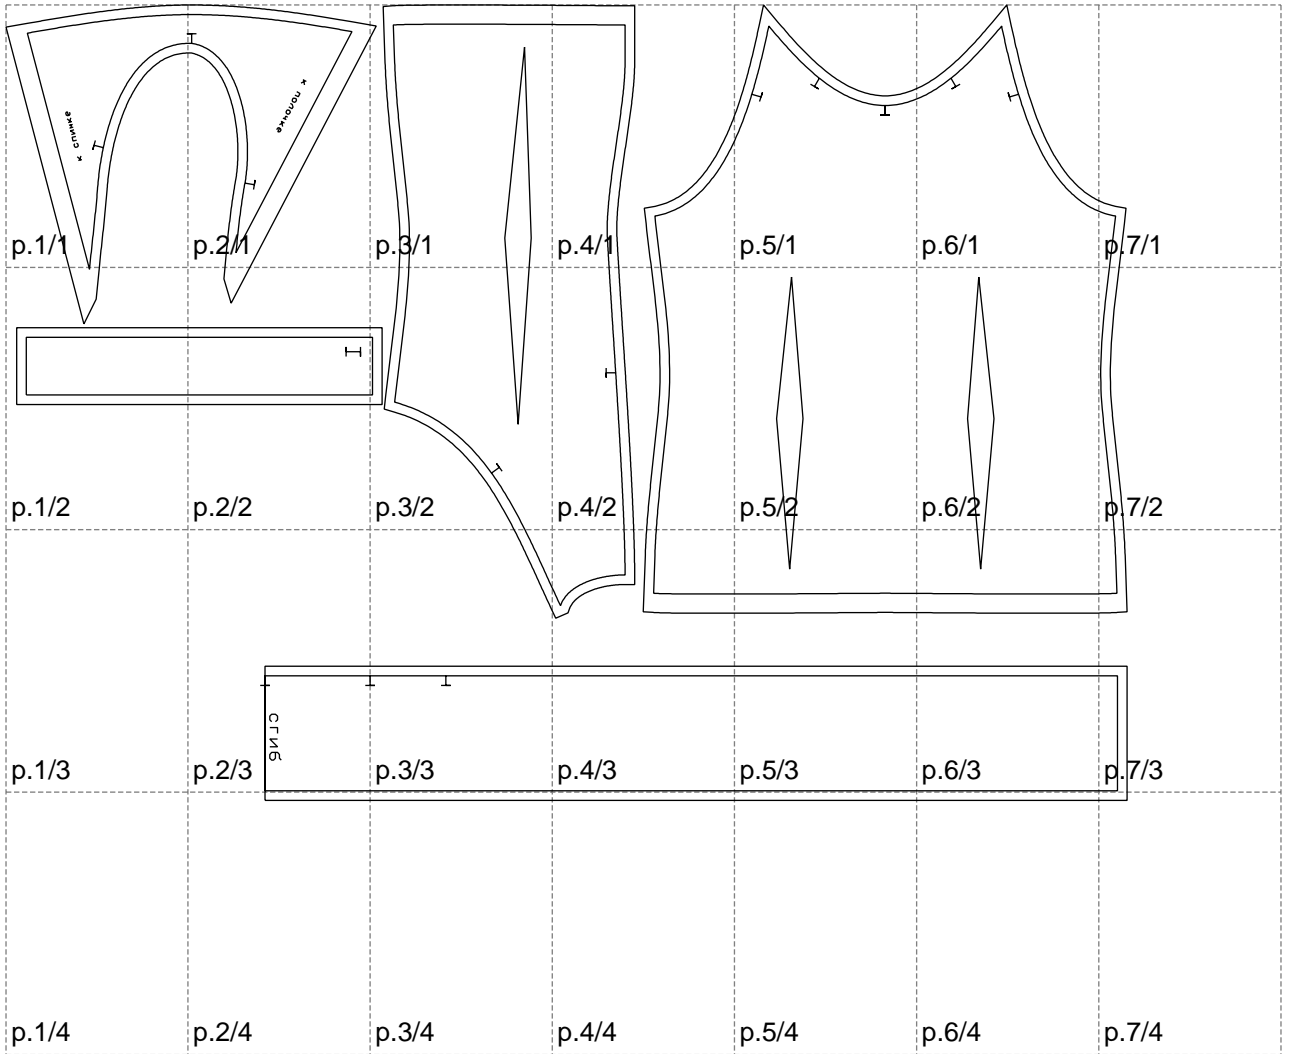

Not for print

Paper size: A4, size:1168.32 x828.90 mm

# Example

size: 1438.84 x 828.90 mm

Maneken =1 ver.0

rz\_1=170

rz\_16=88

rz\_17=75.6

rz\_18=67.6

rz\_19=96

rz\_20=94.6

---

. . . . .  
. . . . .  
. . . . .