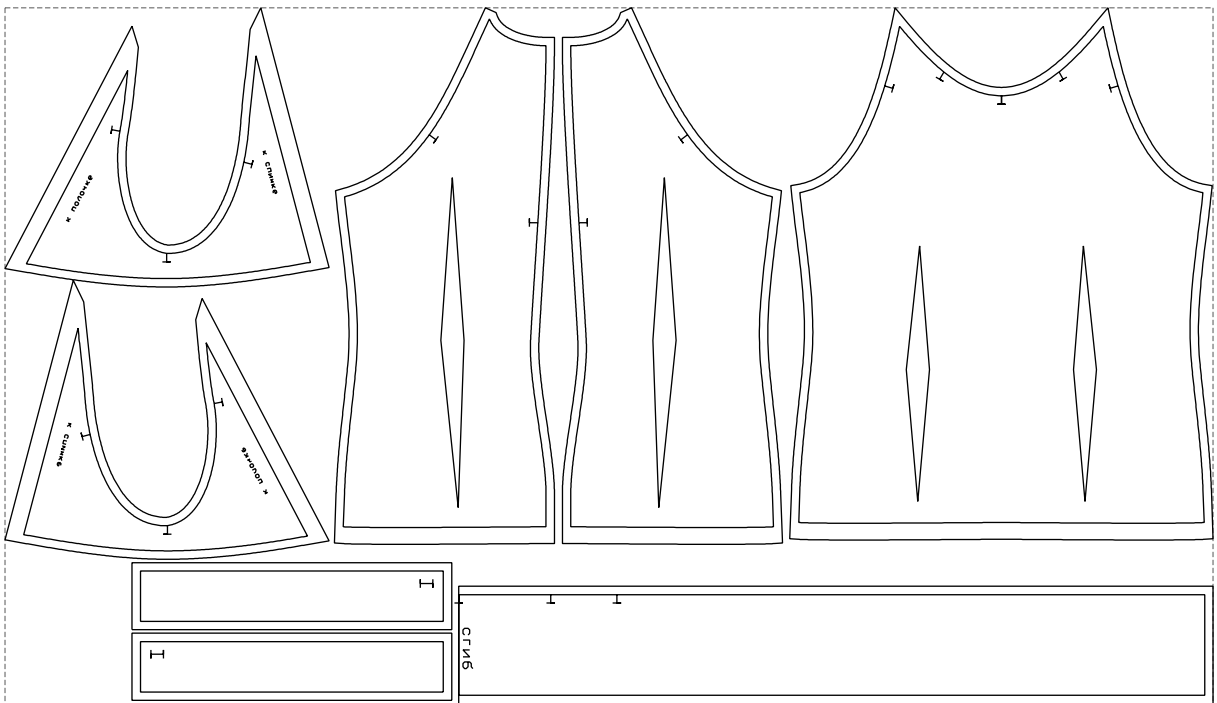

# Example

size: 1438.84 x 828.90 mm

Maneken =1 ver.0

rz\_1=170

rz\_16=88

rz\_17=75.6

rz\_18=67.6

rz\_19=96