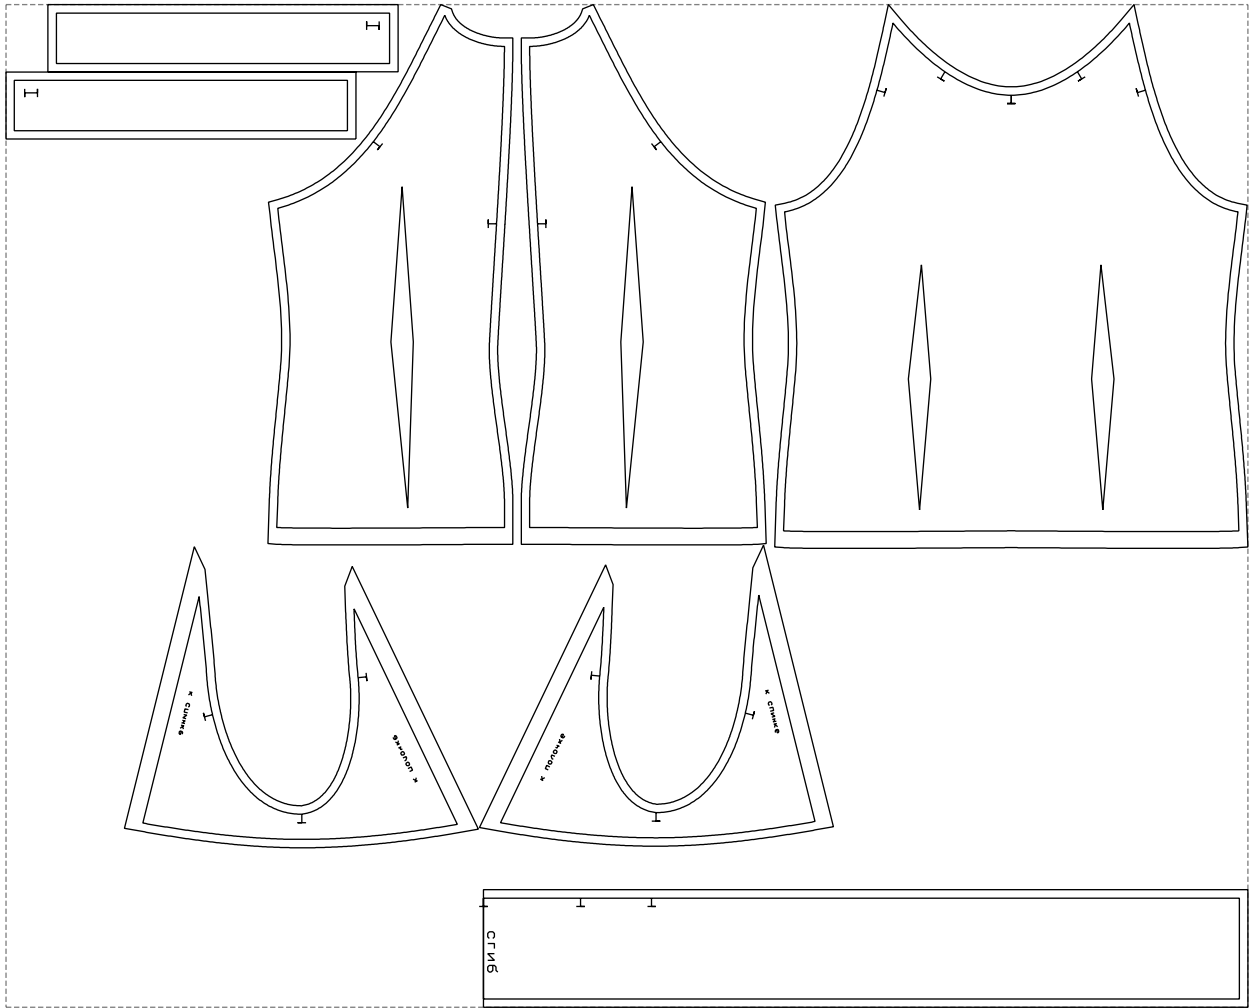

# Example

size:1478.96 x1194.29 mm

Maneken =1 ver.0

rz\_1=170

rz\_16=100

rz\_17=85.4

rz\_18=80.2

rz\_19=108

rz\_20=105.4

---

. . . . .  
. . . . .  
. . . . .