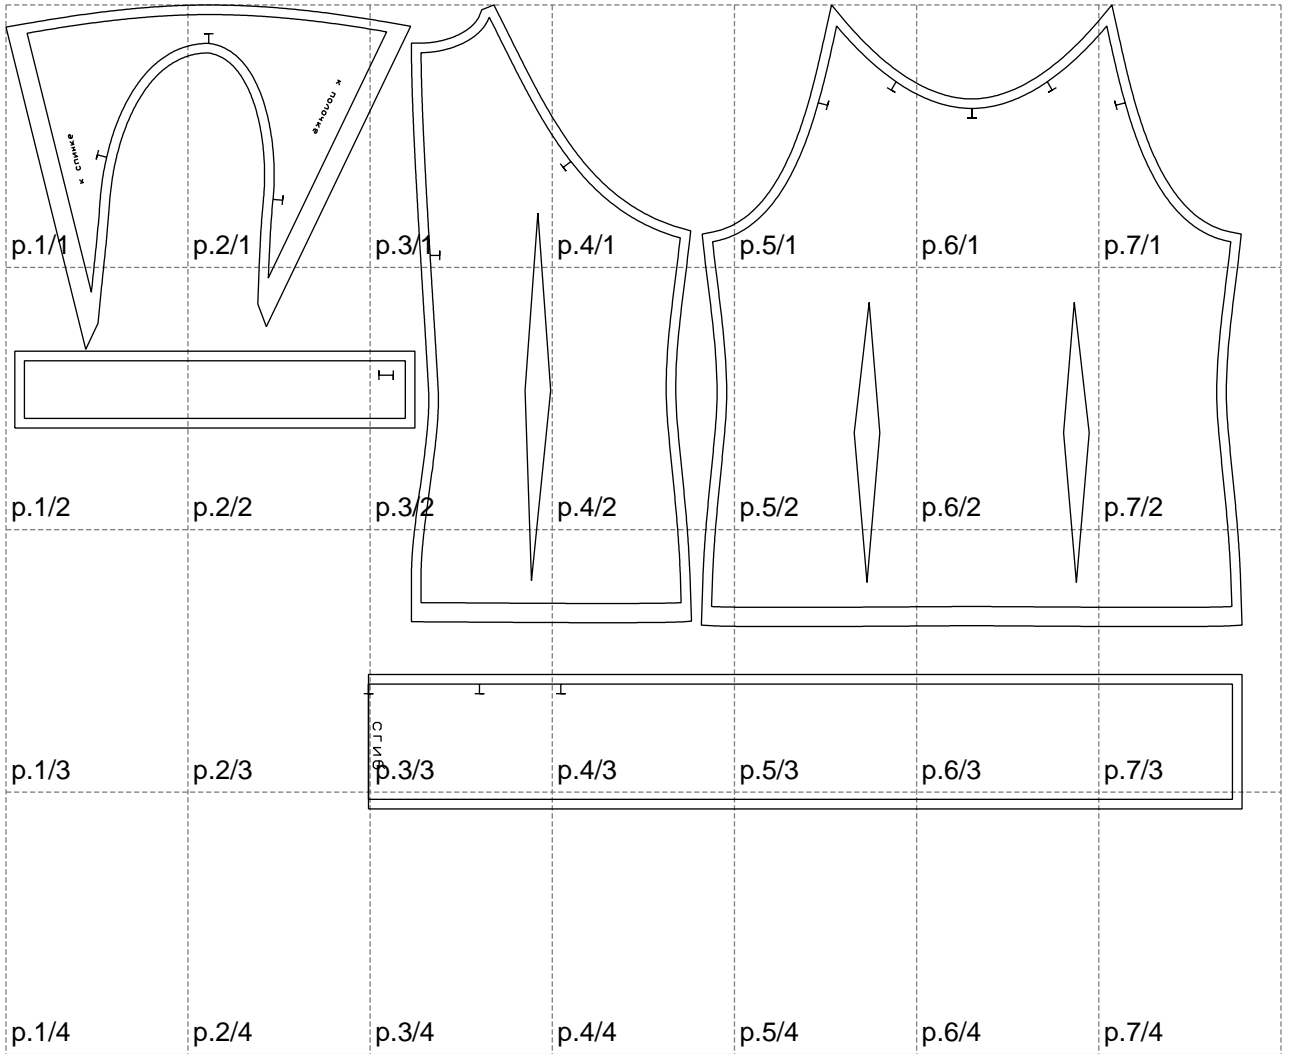

Not for print

Paper size: A4, size:1288.16 x837.67 mm

# Example

size:1478.96 x1194.29 mm

Maneken =1 ver.0

rz\_1=170

rz\_16=100

rz\_17=85.4

rz\_18=80.2

rz\_19=108

rz\_20=105.4

---

. . . . .  
. . . . .  
. . . . .