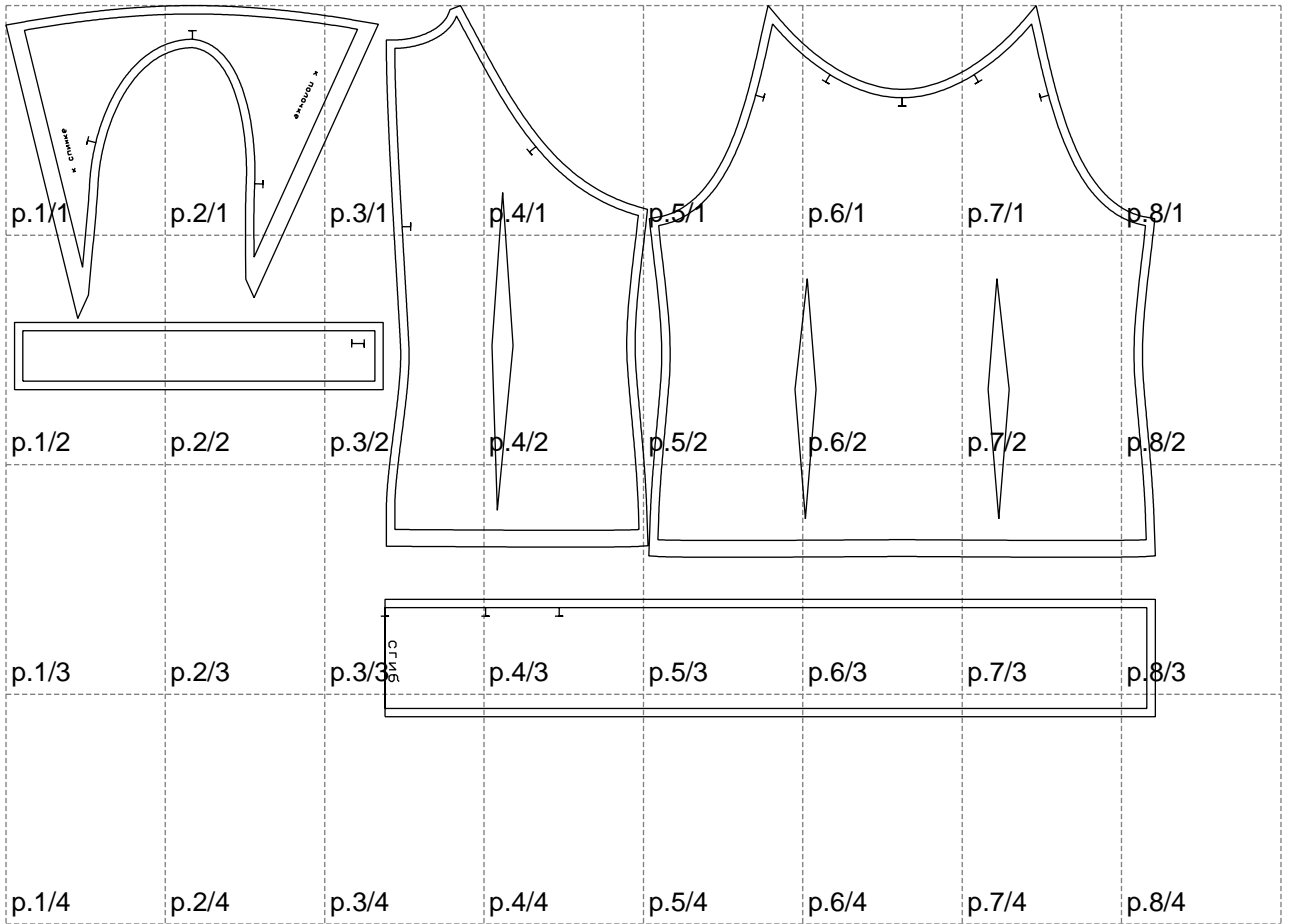

Not for print

Paper size: A4, size:1368.83 x846.94 mm

# Example

size:1293.42 x1295.58 mm

Maneken =1 ver.0

rz\_1=170

rz\_16=108

rz\_17=92.5

rz\_18=89.2

rz\_19=116

rz\_20=113

---

. . . . .  
. . . . .  
. . . . .