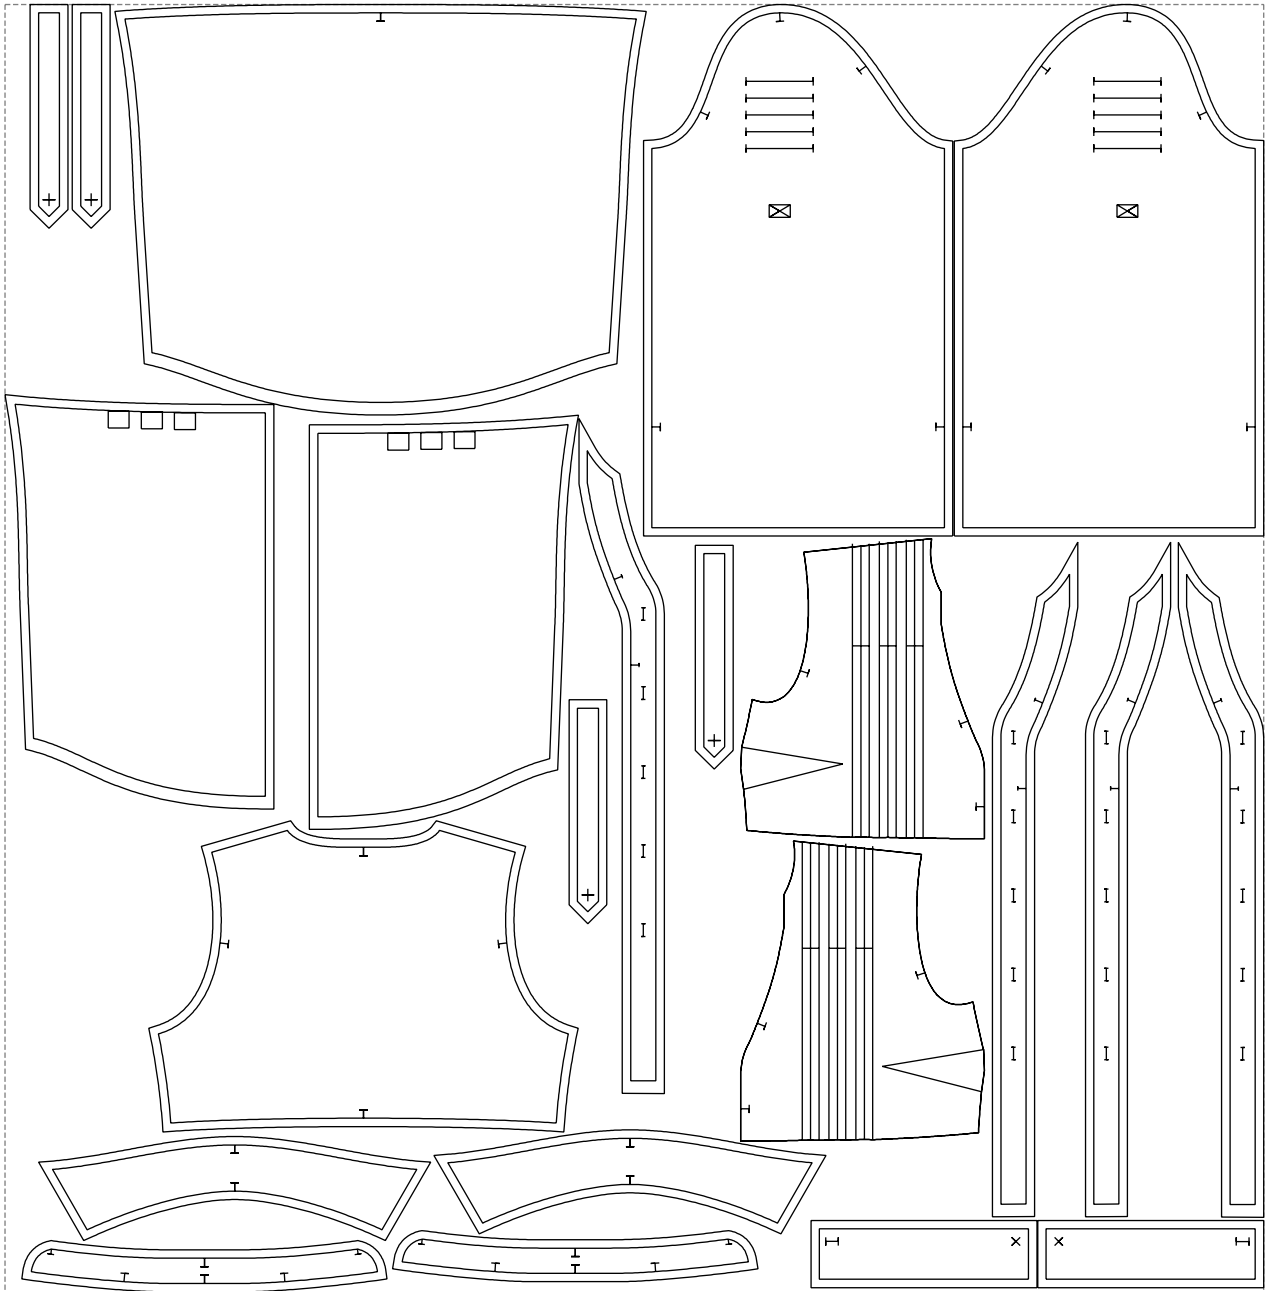

Not for print

Paper size: A4, size:1378.89 x928.95 mm

# Example

size:1499.00 x1533.36 mm

Maneken =1 ver.0

rz\_1=170

rz\_16=92

rz\_17=78.8

rz\_18=71.8

rz\_19=100

rz\_20=98.1

---

. . . . .  
. . . . .  
. . . . .