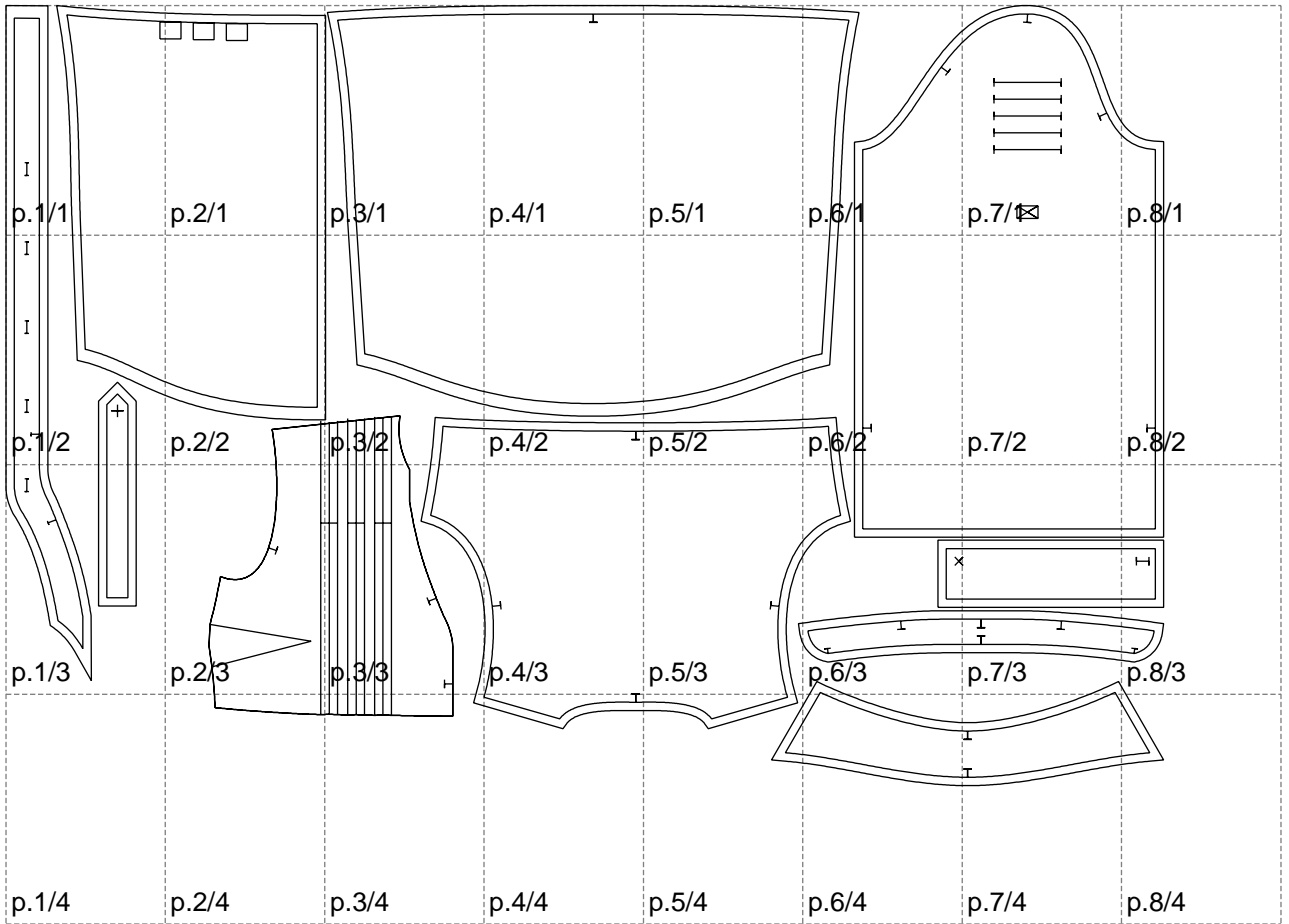

Not for print

Paper size: A4, size:1378.89 x928.95 mm

# Example

size:1499.00 x1533.36 mm

Maneken =1 ver.0

rz\_1=170

rz\_16=92

rz\_17=78.8

rz\_18=71.8

rz\_19=100

rz\_20=98.1

---

. . . . .  
. . . . .  
. . . . .