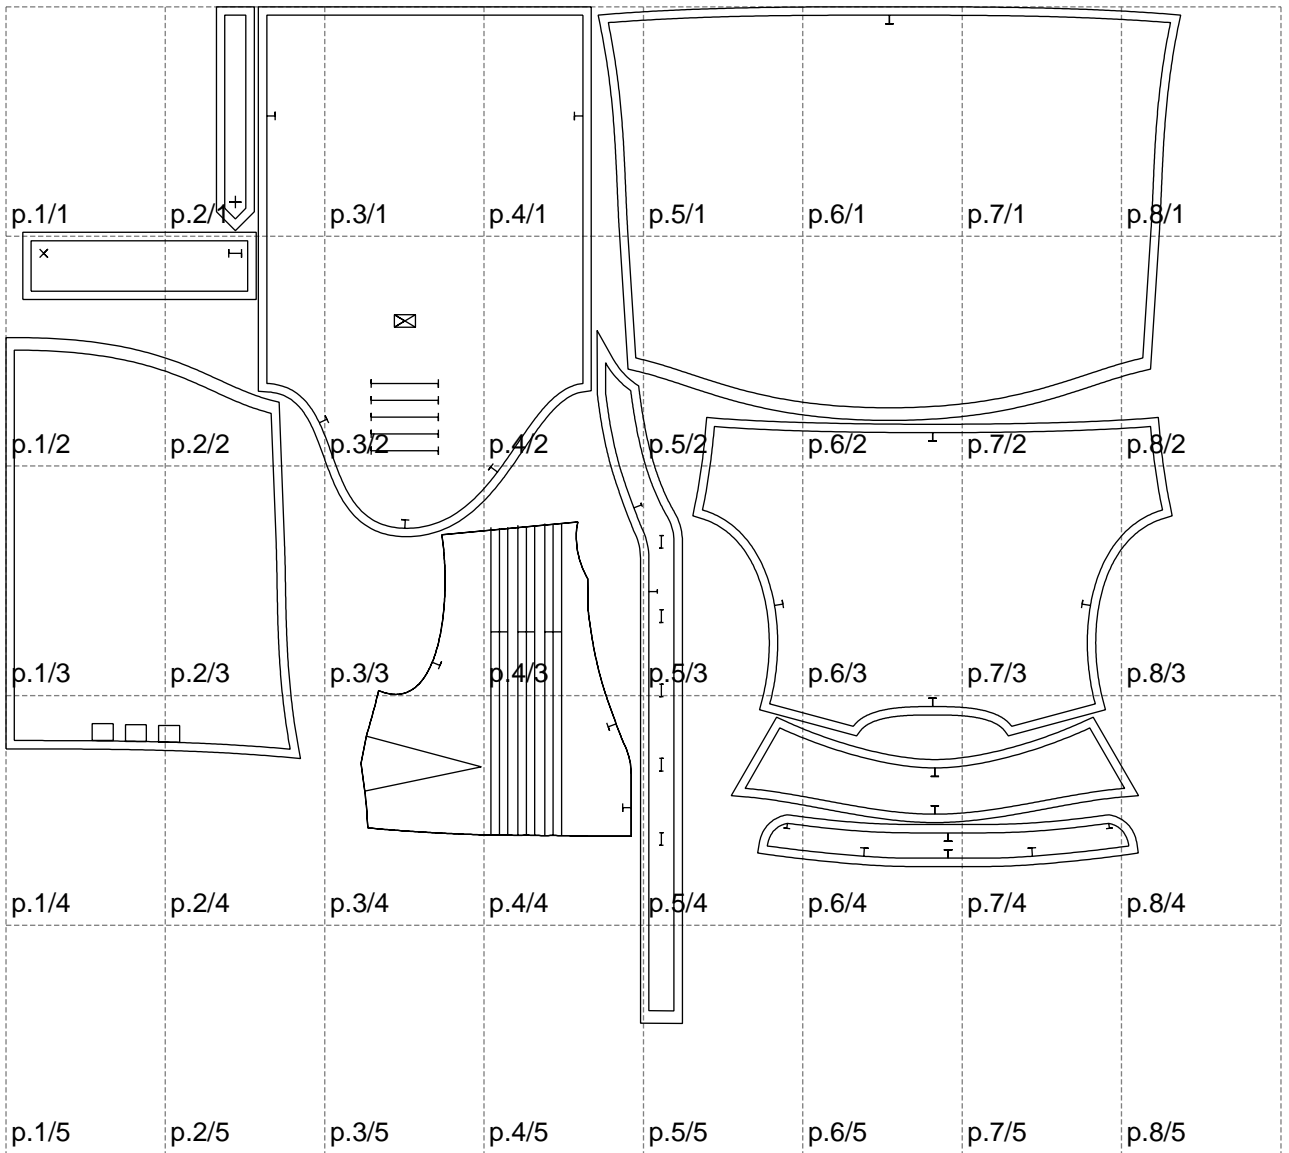

Not for print

Paper size: A4, size:1399.00 x1210.69 mm

# Example

size:1499.00 x1617.70 mm

Maneken =1 ver.0

rz\_1=170

rz\_16=104

rz\_17=88.9

rz\_18=84.4

rz\_19=112

rz\_20=109.3

---

. . . . .  
. . . . .  
. . . . .