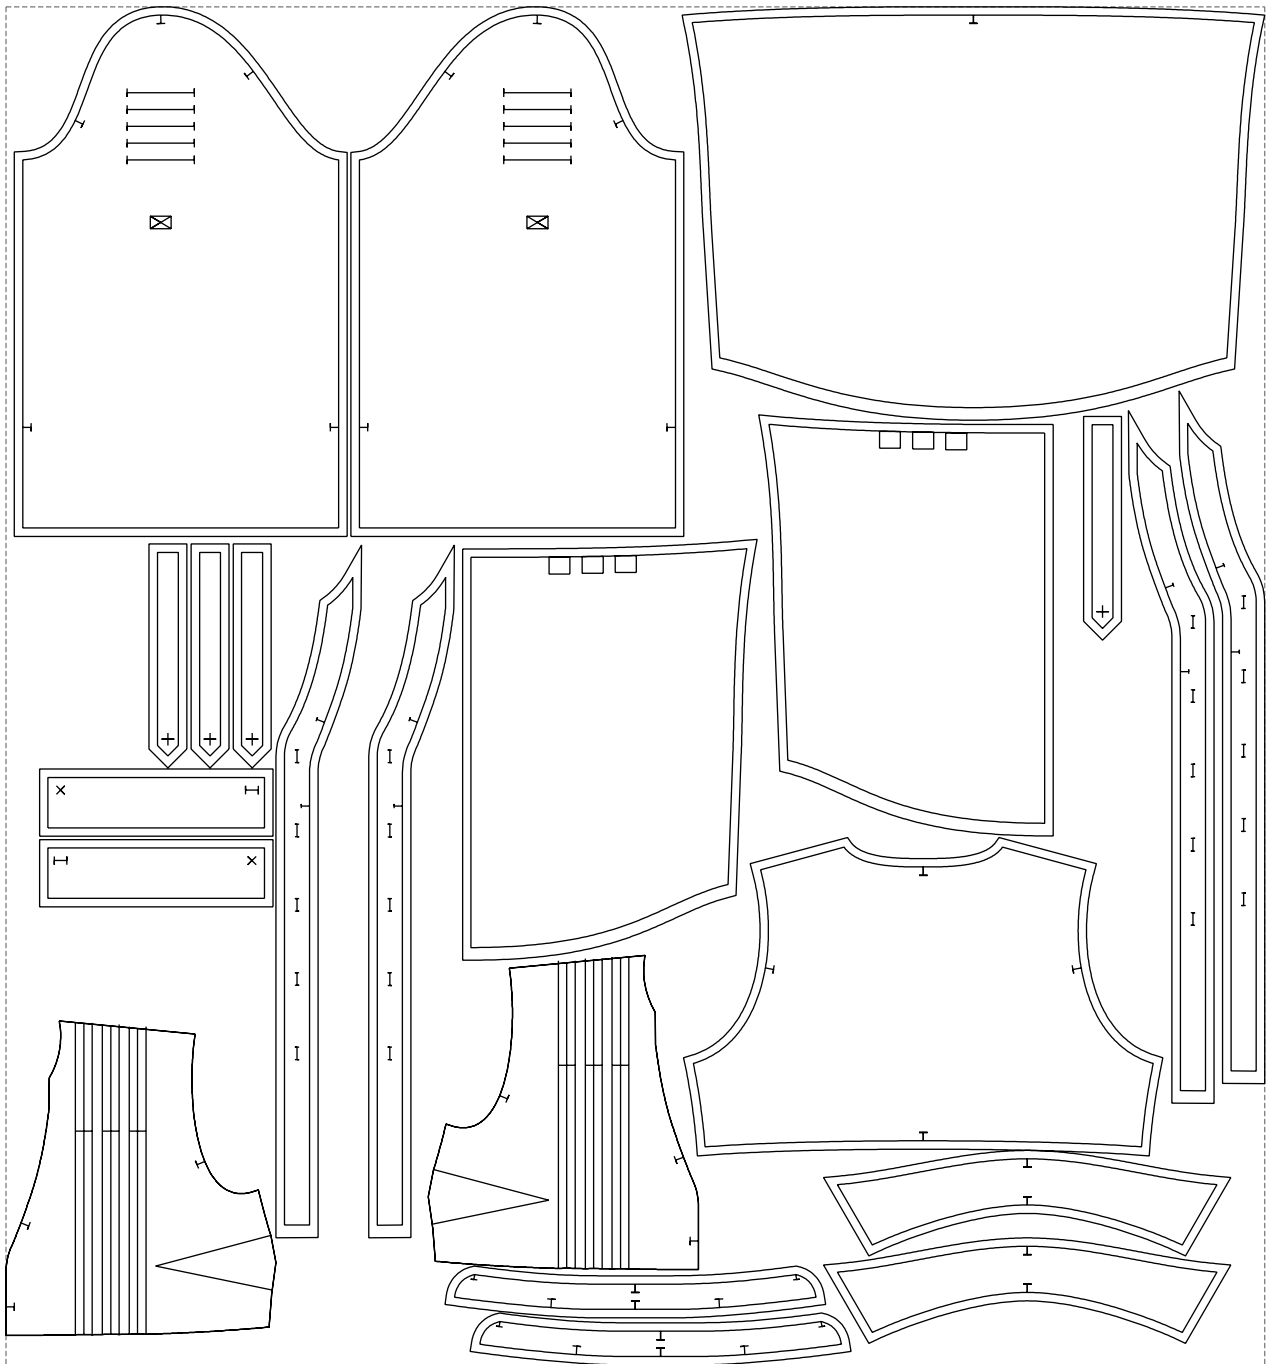

Not for print

Paper size: A4, size:1399.00 x1210.69 mm

# Example

size:1499.00 x1617.70 mm

Maneken =1 ver.0

rz\_1=170

rz\_16=104

rz\_17=88.9

rz\_18=84.4

rz\_19=112