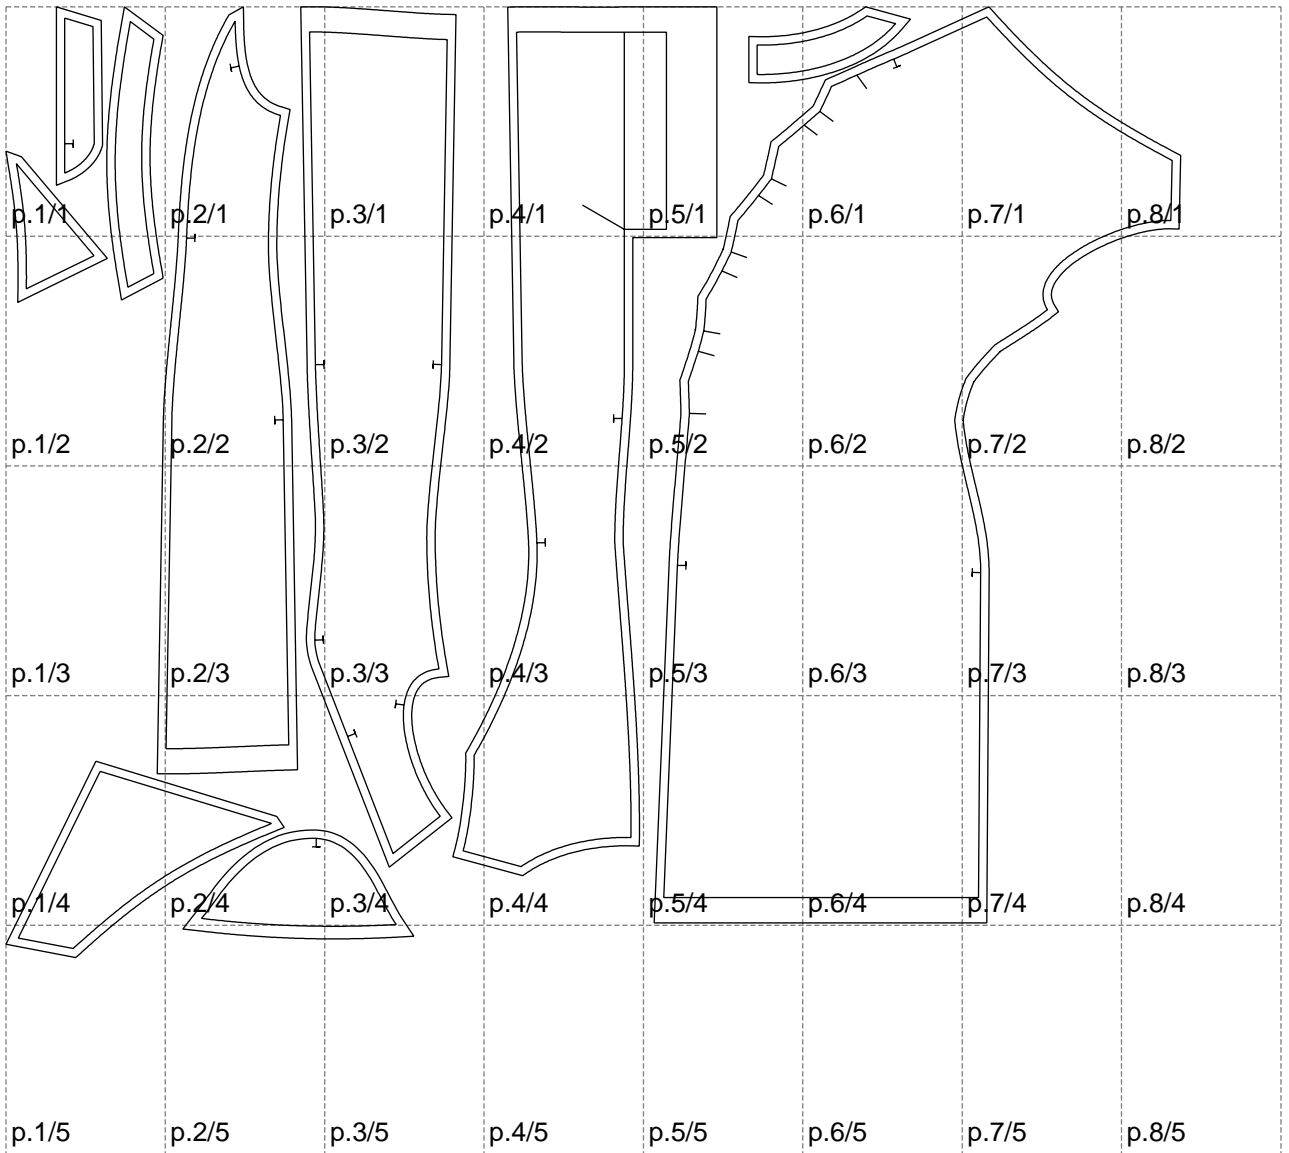

Not for print

Paper size: A4, size:1399.00 x1132.30 mm

# Example

size:1499.00 x1807.04 mm

Maneken =1 ver.0

rz\_1=170

rz\_16=92

rz\_17=78.8

rz\_18=71.8

rz\_19=100

rz\_20=98.1

---

. . . . .  
. . . . .  
. . . . .