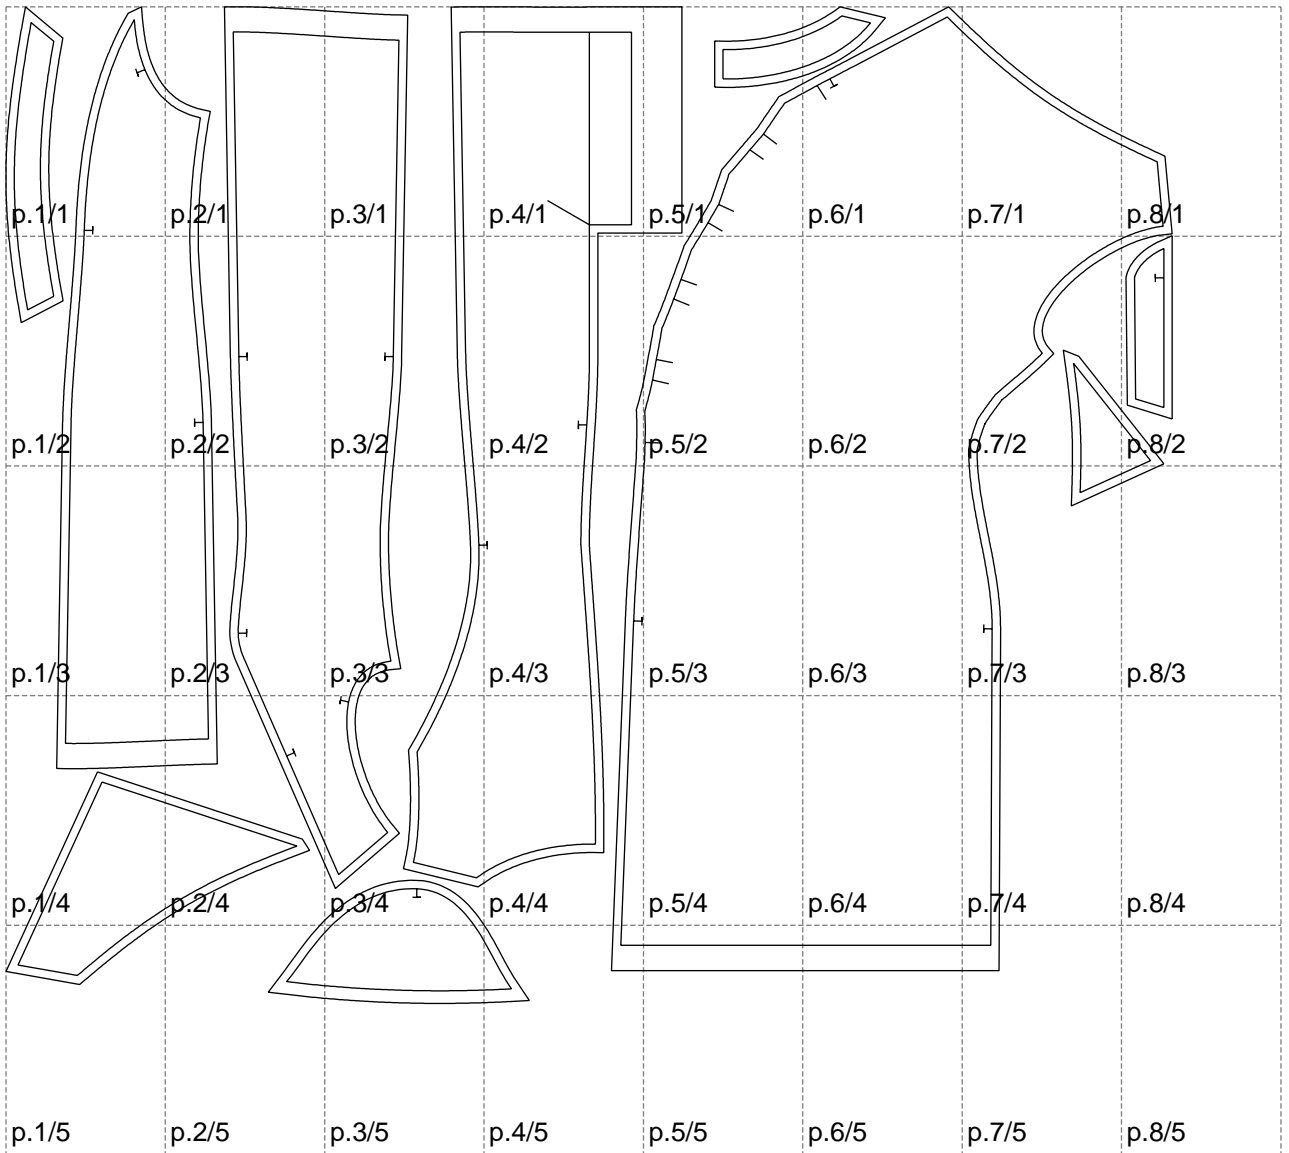

Not for print

Paper size: A4, size:1388.99 x1186.79 mm

# Example

size:1488.94 x1951.66 mm

Maneken =1 ver.0

rz\_1=170

rz\_16=112

rz\_17=96.2

rz\_18=94

rz\_19=120

rz\_20=117

---

. . . . .  
. . . . .  
. . . . .