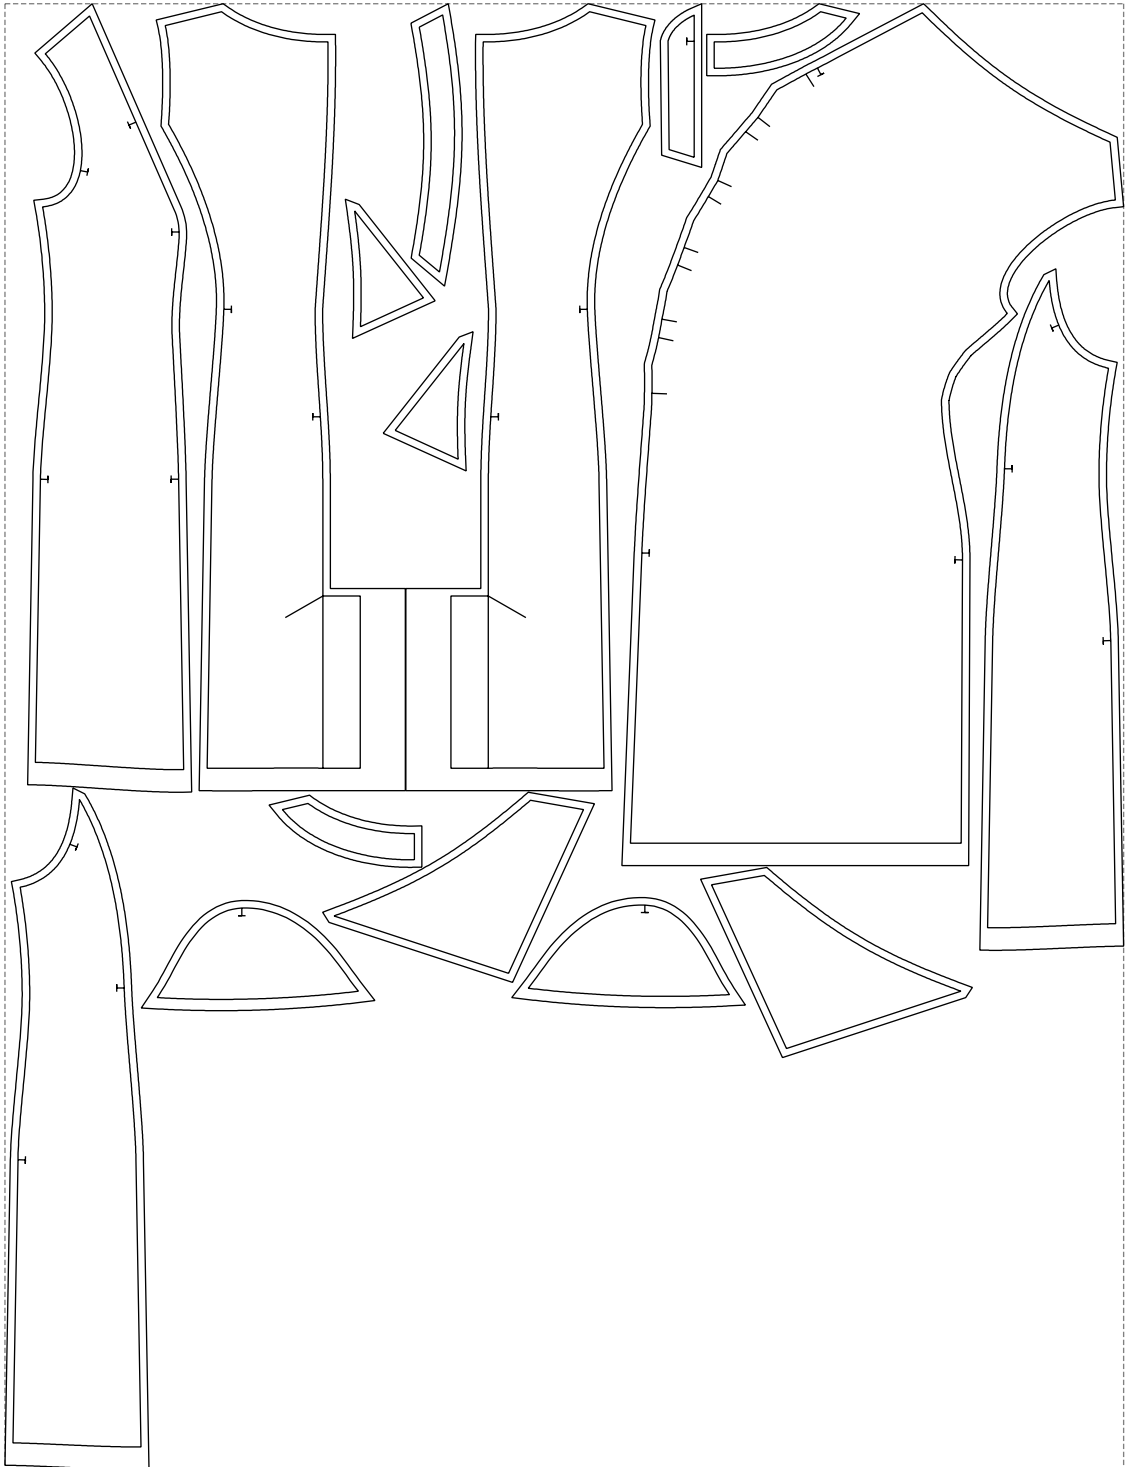

# Example

size:1488.94 x1951.66 mm

Maneken =1 ver.0

rz\_1=170

rz\_16=112

rz\_17=96.2

rz\_18=94

rz\_19=120