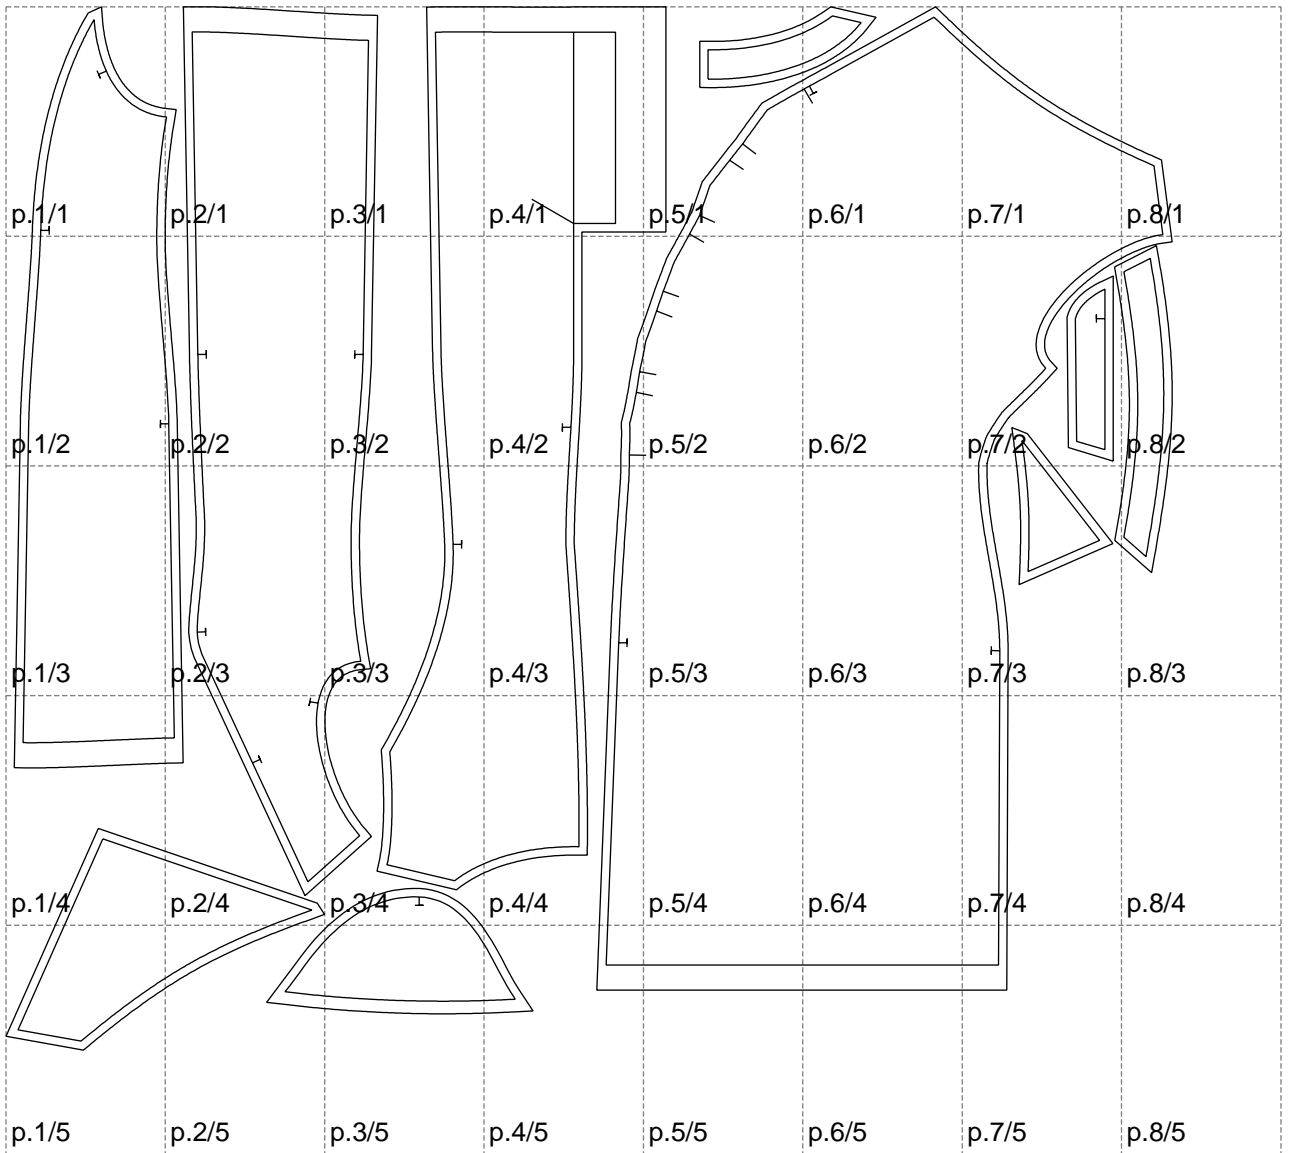

Not for print

Paper size: A4, size:1388.91 x1242.28 mm

# Example

size:1499.00 x1966.57 mm

Maneken =1 ver.0

rz\_1=170

rz\_16=120

rz\_17=104

rz\_18=103.6

rz\_19=128

rz\_20=125.1

---

. . . . .  
. . . . .  
. . . . .