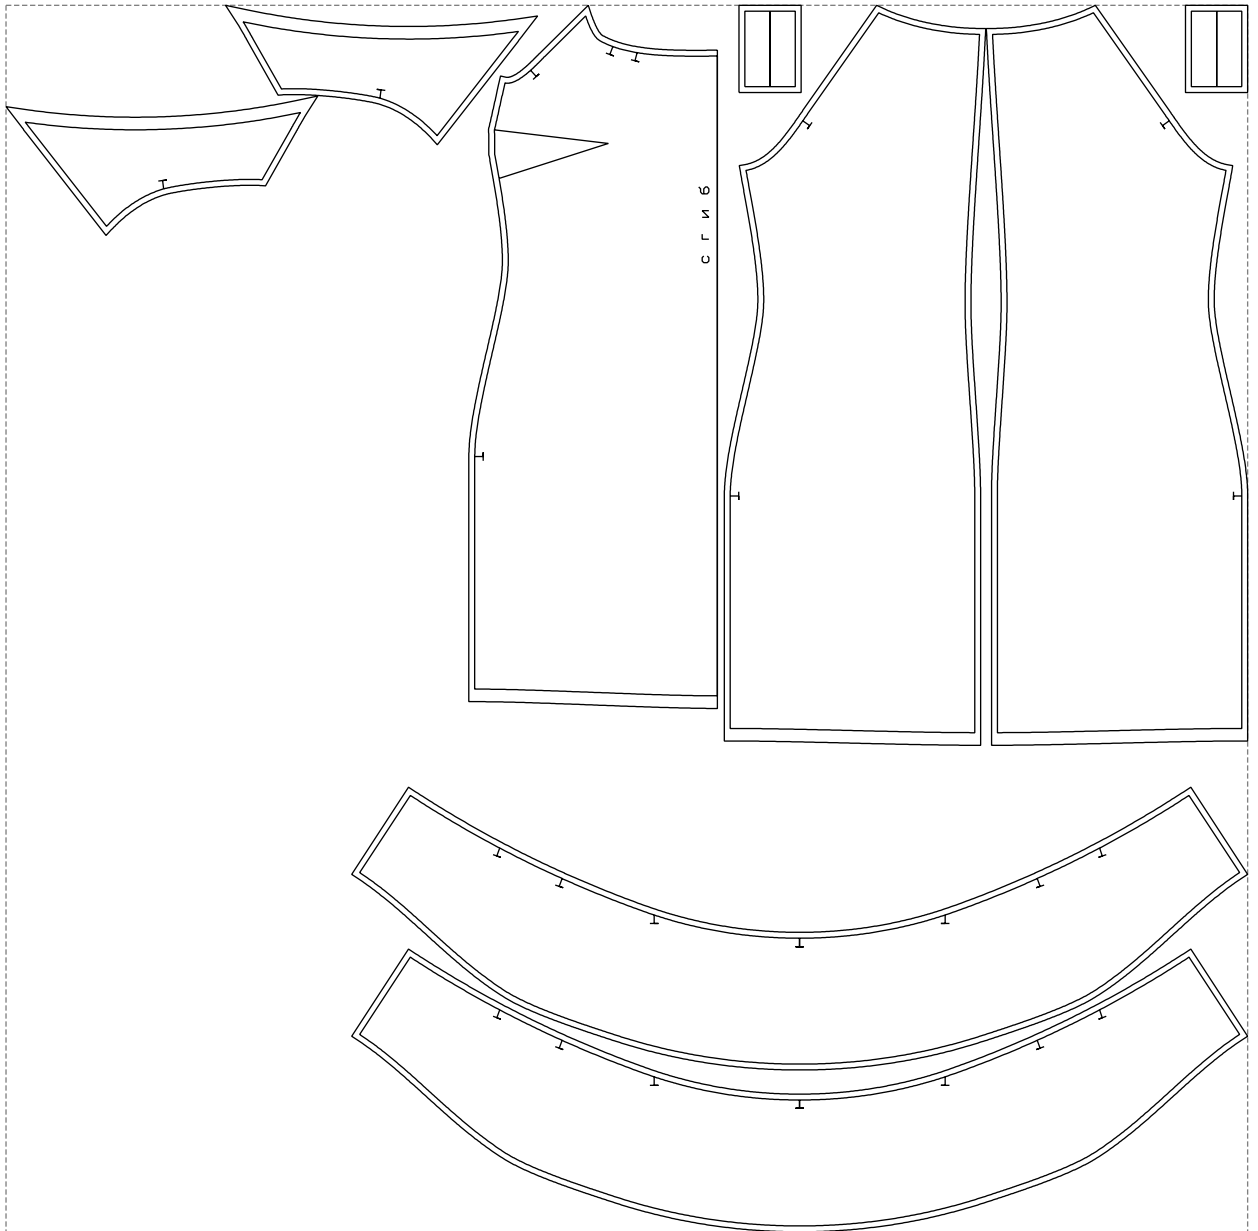

# Example

size:1478.87 x1461.03 mm

Maneken =1 ver.0

rz\_1=170

rz\_16=112

rz\_17=96.2

rz\_18=94

rz\_19=120