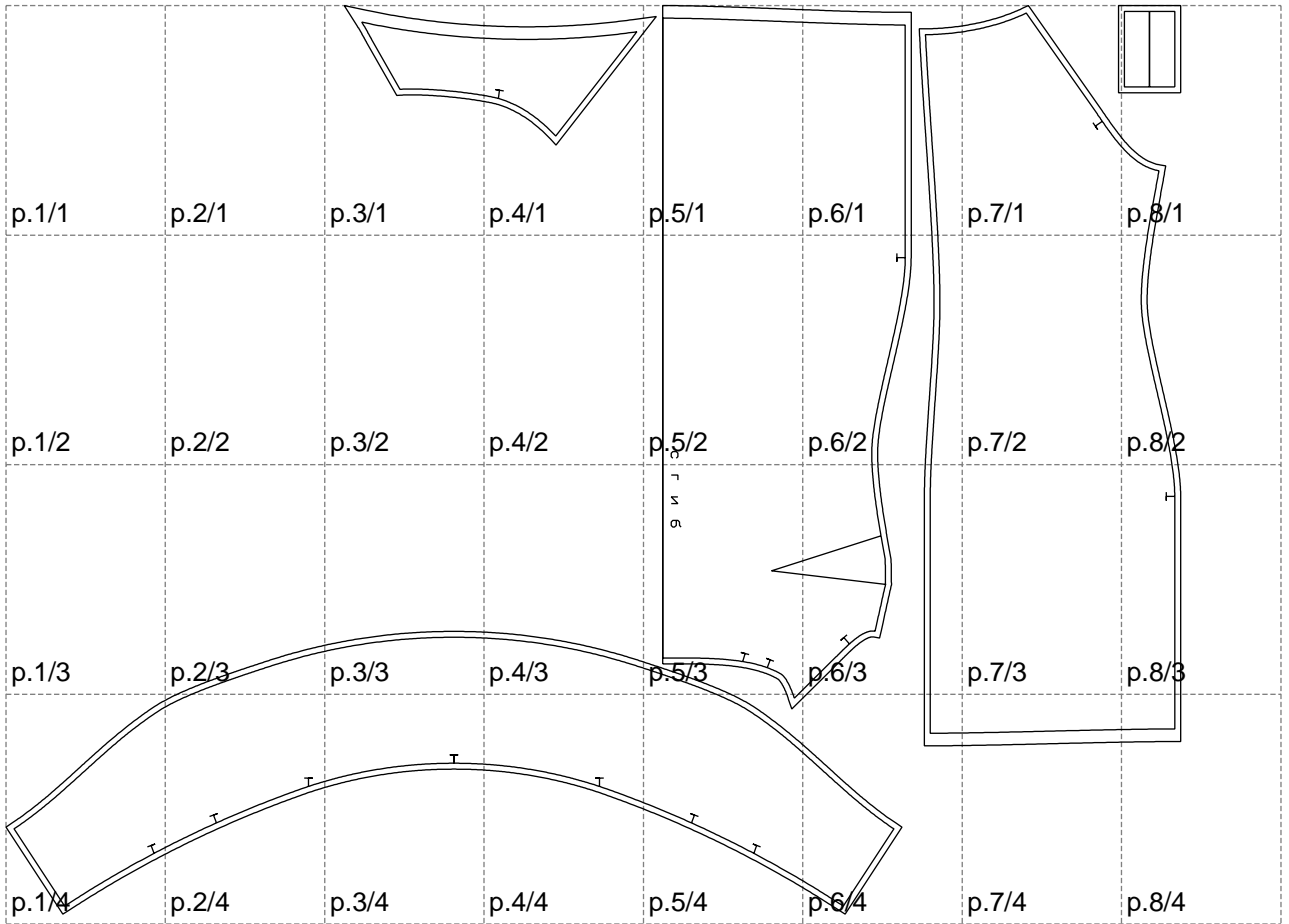

Not for print

Paper size: A4, size:1399.00 x1082.04 mm

# Example

size:1478.87 x1461.03 mm

Maneken =1 ver.0

rz\_1=170

rz\_16=112

rz\_17=96.2

rz\_18=94

rz\_19=120

rz\_20=117

---

. . . . .  
. . . . .  
. . . . .