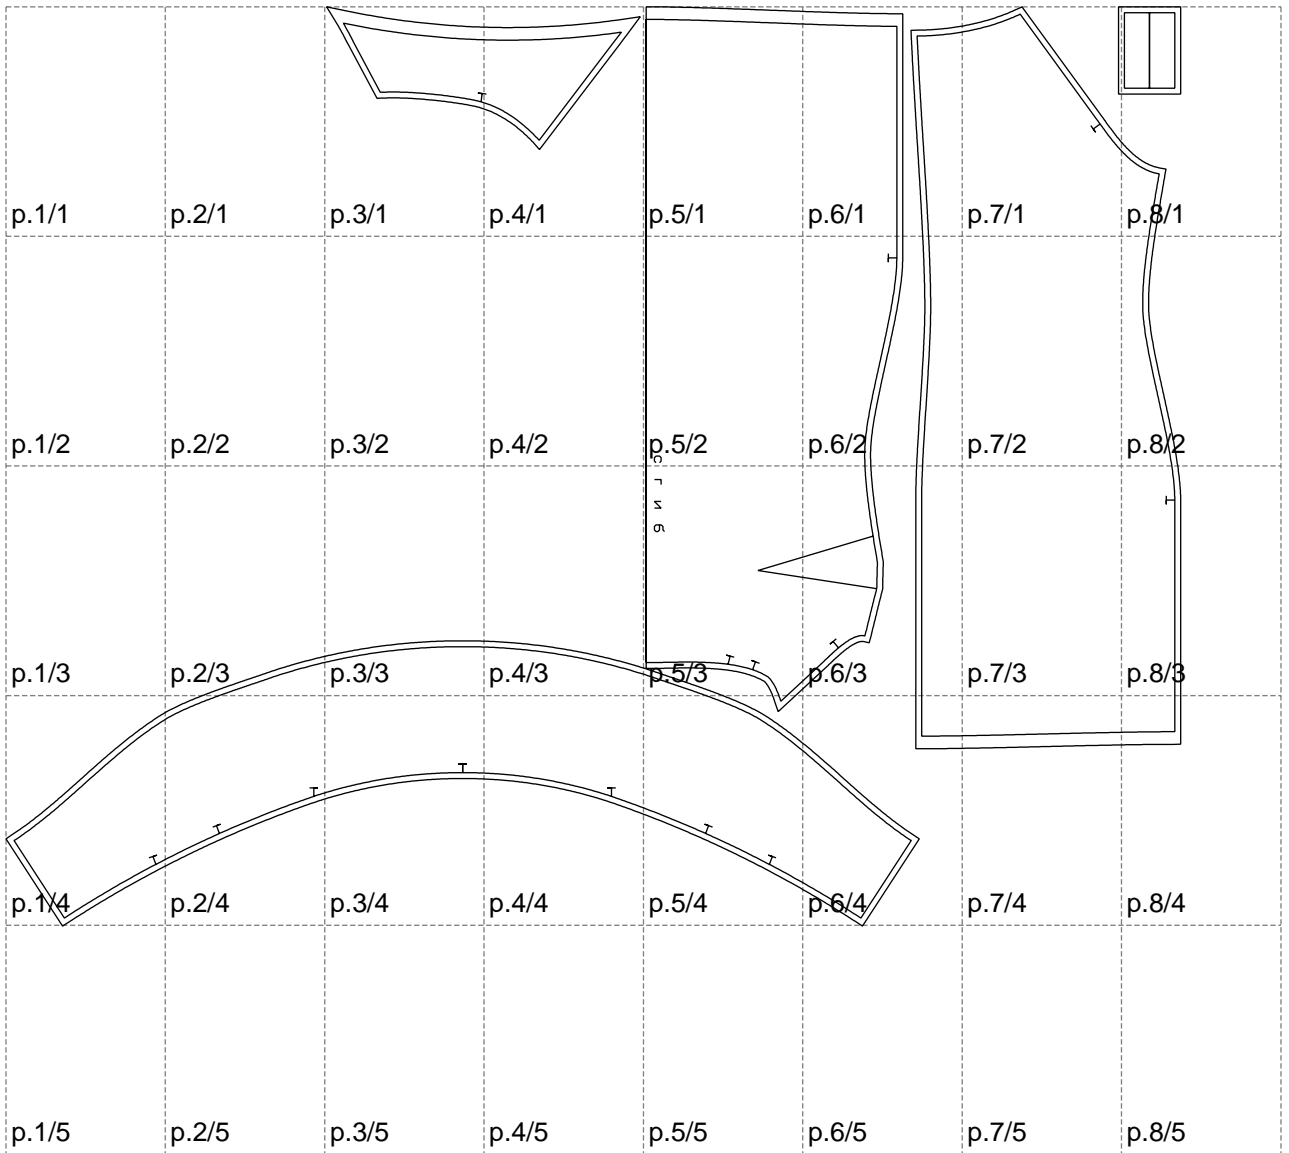

Not for print

Paper size: A4, size:1399.00 x1094.75 mm

# Example

size:1499.00 x1414.61 mm

Maneken =1 ver.0

rz\_1=170

rz\_16=116

rz\_17=100

rz\_18=98.8

rz\_19=124

rz\_20=121

---

. . . . .  
. . . . .  
. . . . .