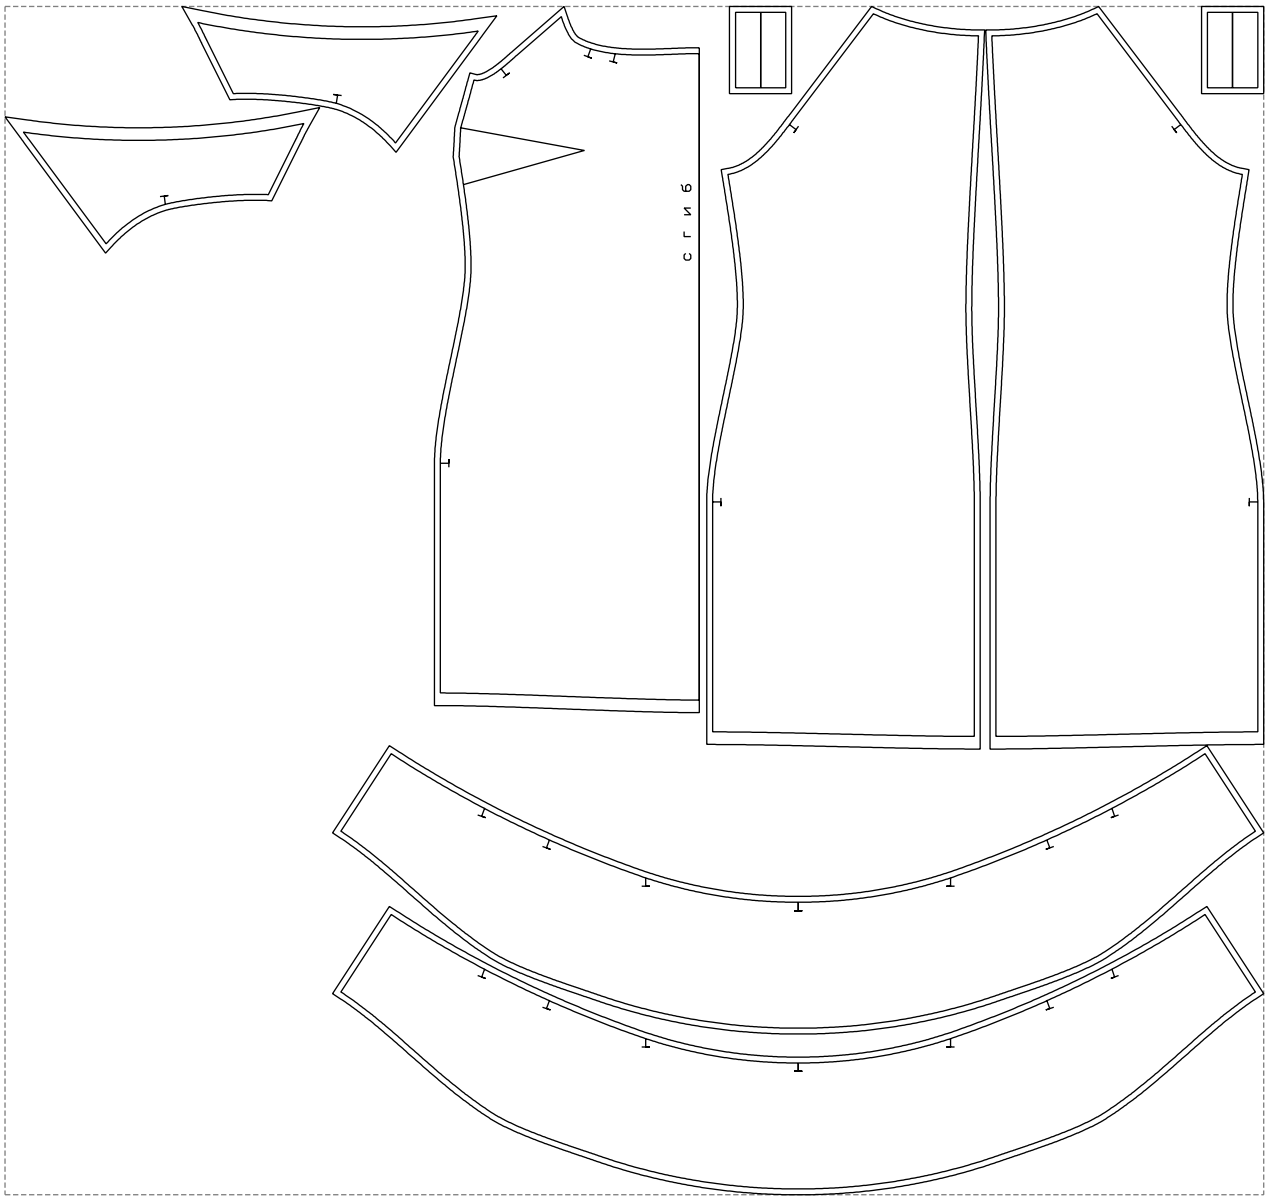

# Example

size:1499.00 x1415.56 mm

Maneken =1 ver.0

rz\_1=170

rz\_16=120

rz\_17=104

rz\_18=103.6

rz\_19=128