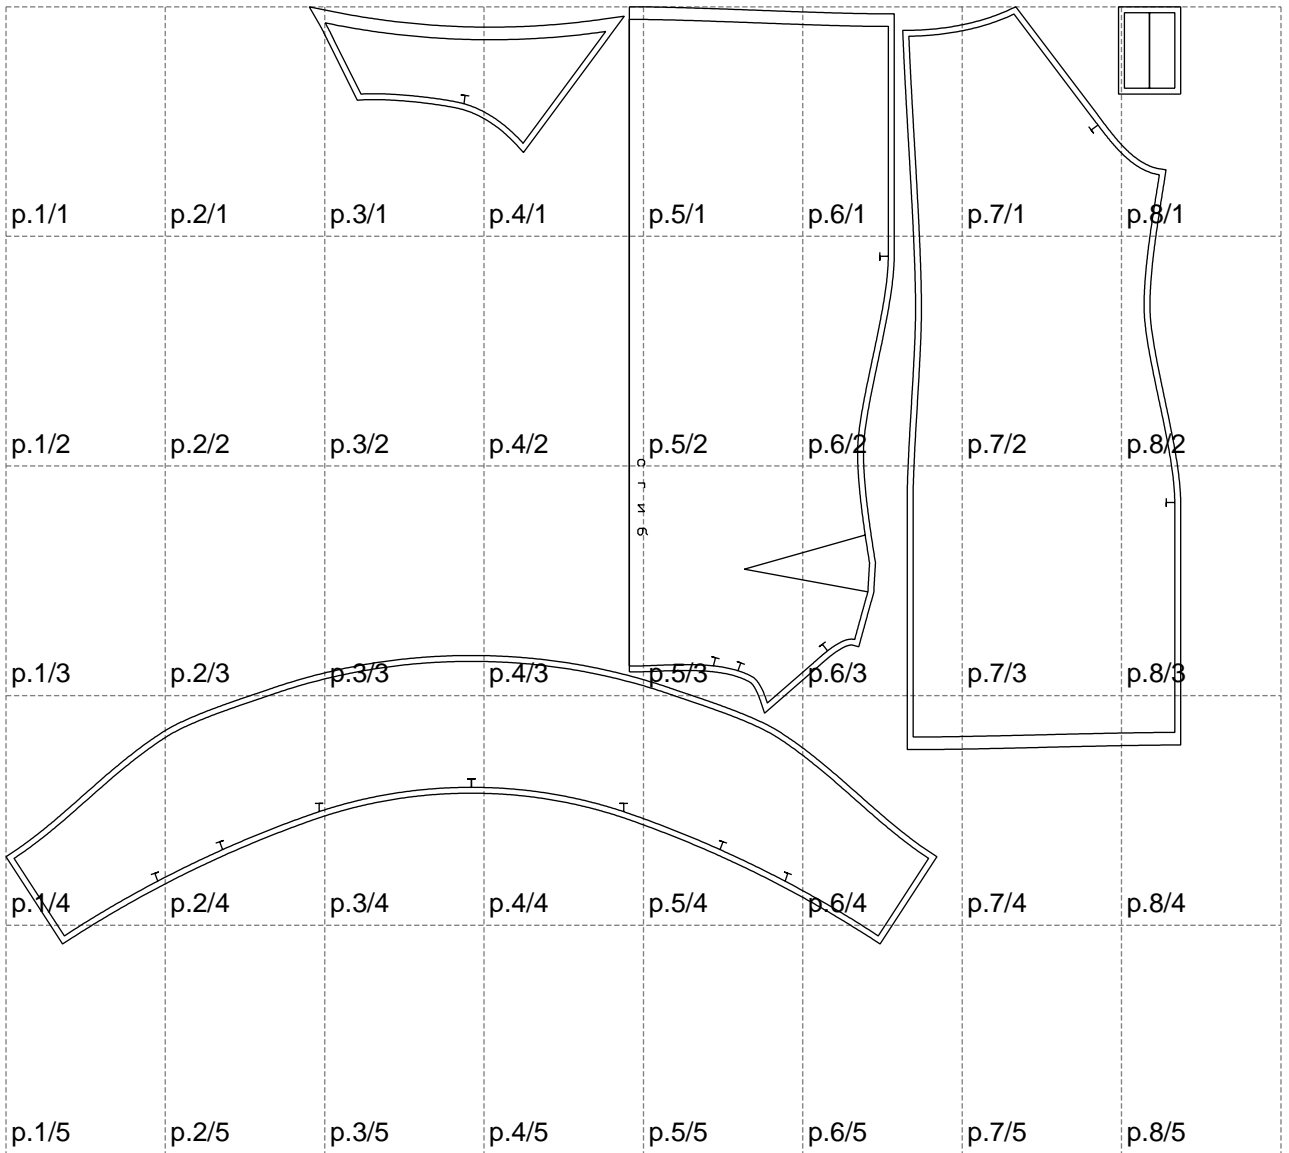

Not for print

Paper size: A4, size:1399.00 x1116.00 mm

# Example

size:1499.00 x1415.56 mm

Maneken =1 ver.0

rz\_1=170

rz\_16=120

rz\_17=104

rz\_18=103.6

rz\_19=128

rz\_20=125.1

---

. . . . .  
. . . . .  
. . . . .