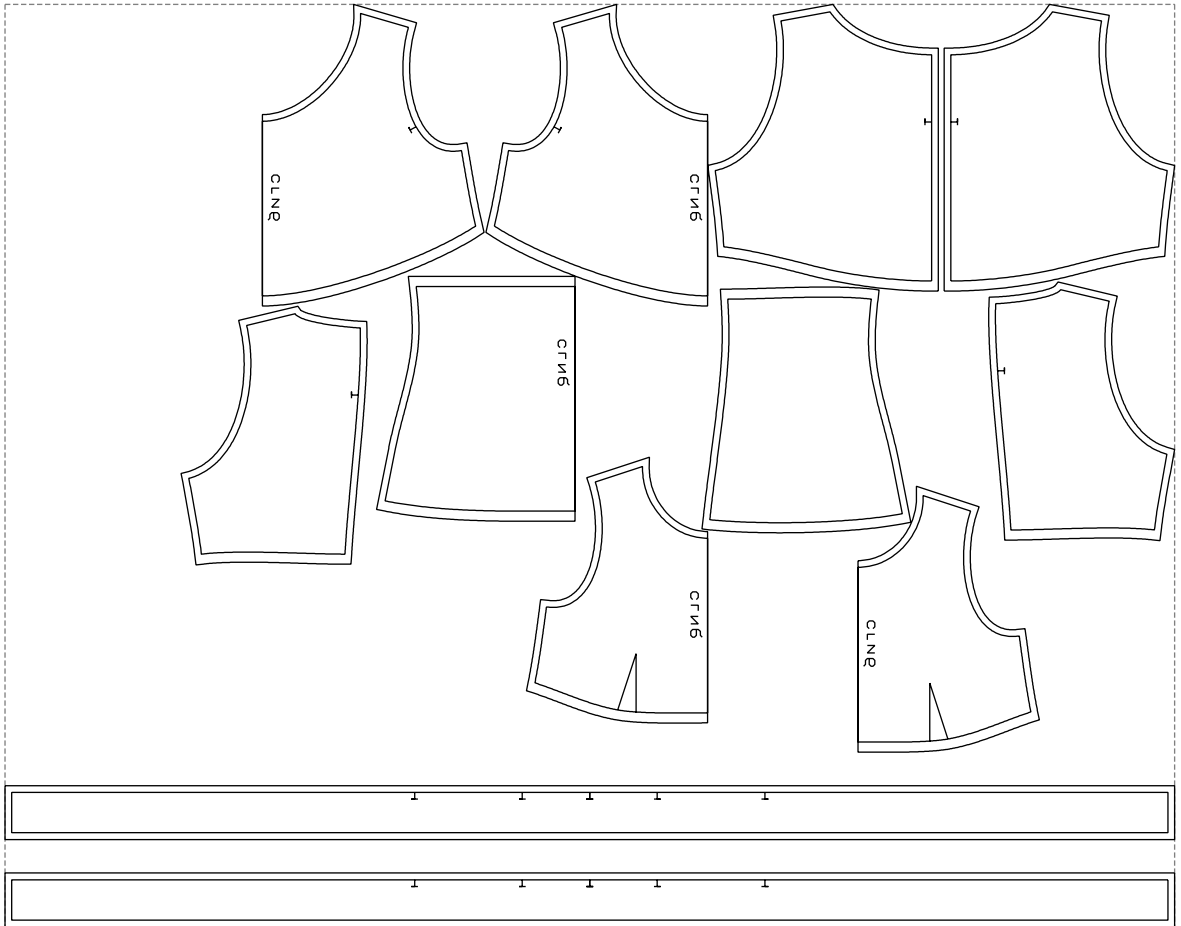

Not for print

Paper size: A4, size:1741.37 x874.90 mm

# Example

size:1741.37 x1373.39 mm

Maneken =1 ver.0

rz\_1=170

rz\_16=96

rz\_17=82

rz\_18=76

rz\_19=104

rz\_20=101.8

---

. . . . .  
. . . . .  
. . . . .