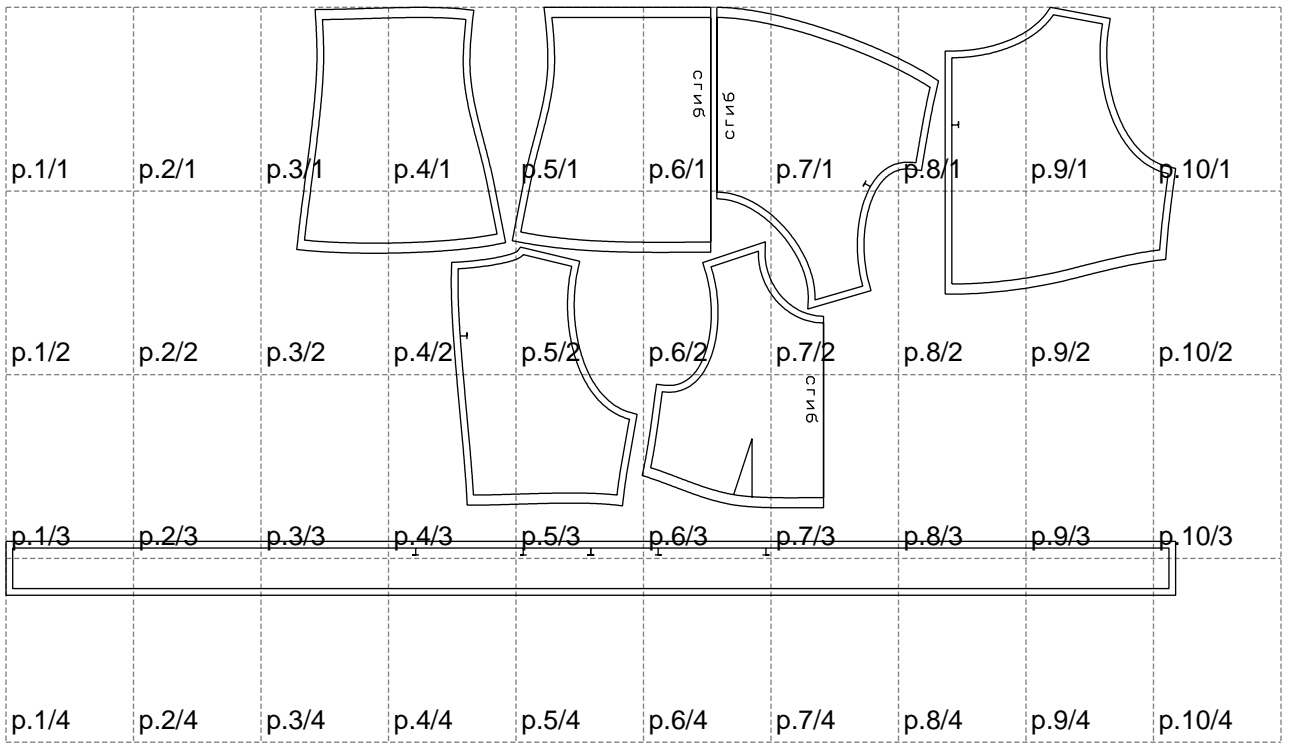

Not for print

Paper size: A4, size:1741.37 x874.90 mm

# Example

size:1741.37 x1373.39 mm

Maneken =1 ver.0

rz\_1=170

rz\_16=96

rz\_17=82

rz\_18=76

rz\_19=104

rz\_20=101.8

---

. . . . .  
. . . . .  
. . . . .