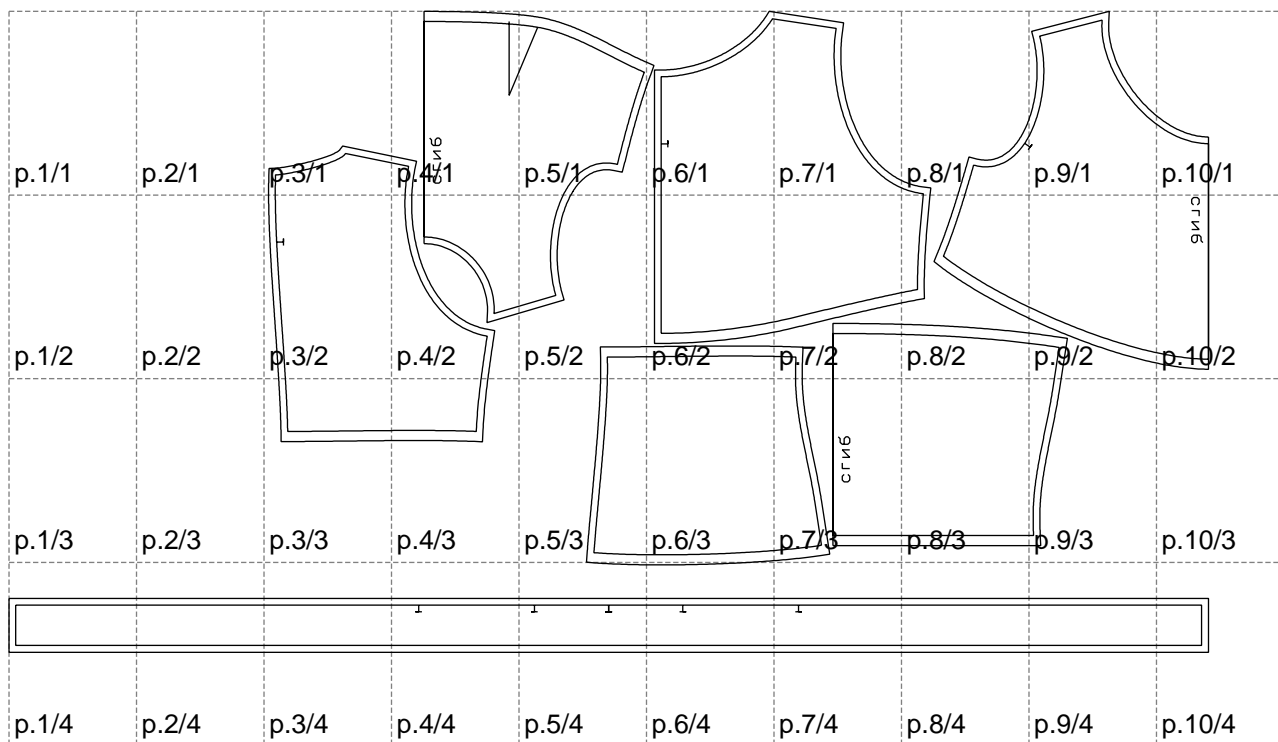

Not for print

Paper size: A4, size:1785.59 x953.85 mm

# Example

size:1785.59 x1830.96 mm

Maneken =1 ver.0

rz\_1=170

rz\_16=120

rz\_17=104

rz\_18=103.6

rz\_19=128

rz\_20=125.1

---

. . . . .  
. . . . .  
. . . . .