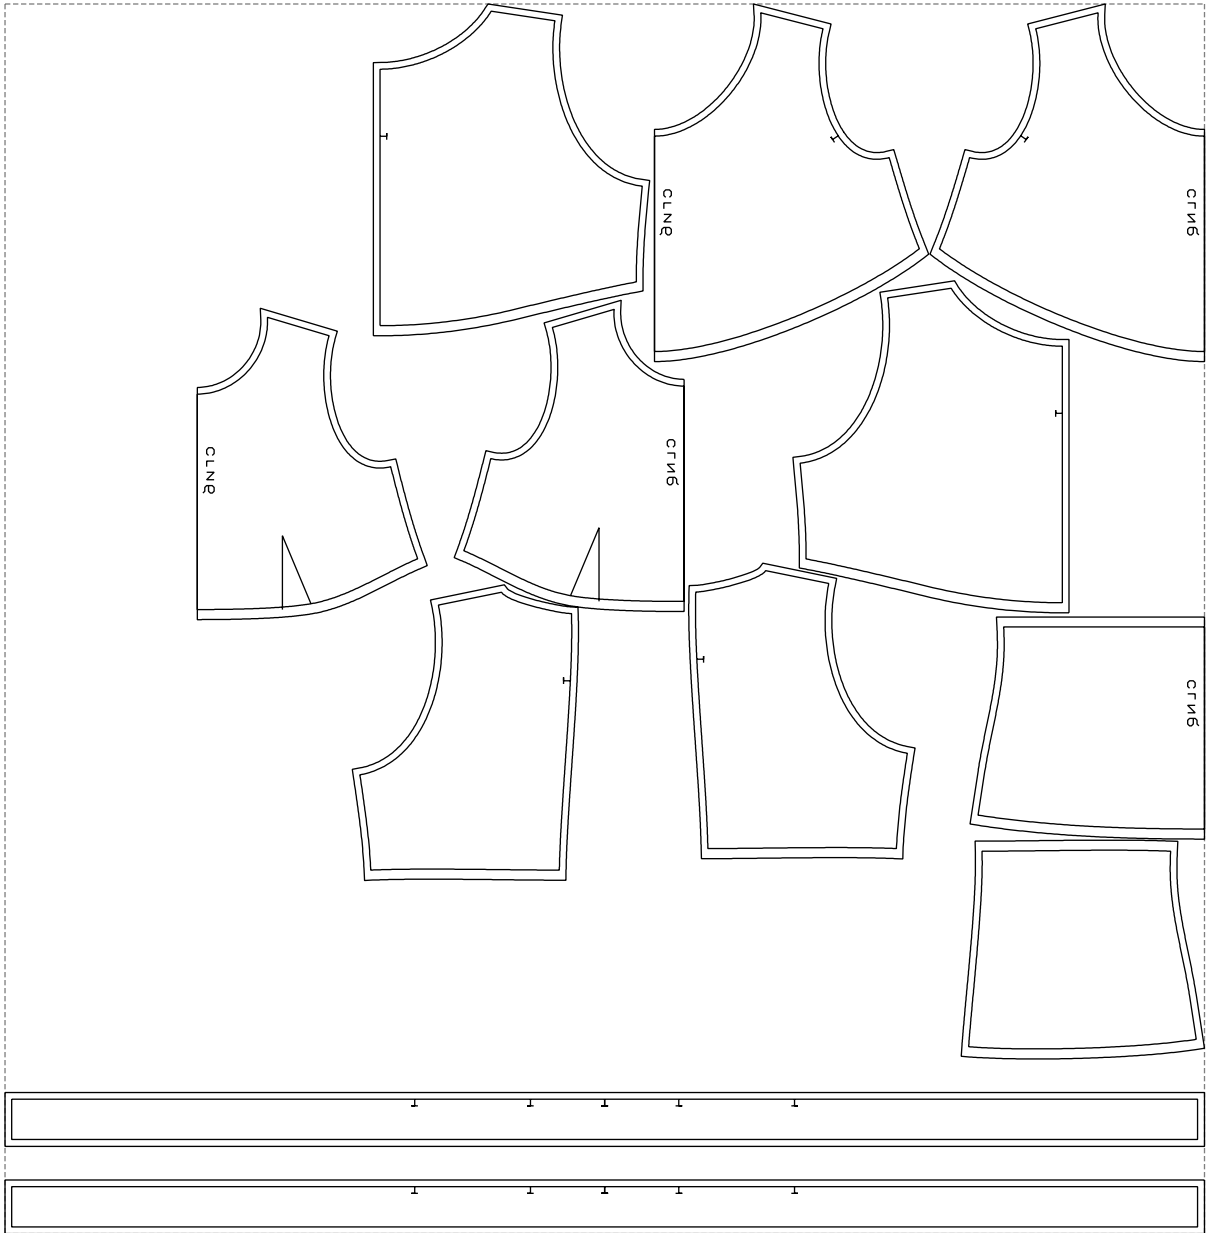

Not for print

Paper size: A4, size:1785.59 x953.85 mm

# Example

size:1785.59 x1830.96 mm

Maneken =1 ver.0

rz\_1=170

rz\_16=120

rz\_17=104

rz\_18=103.6

rz\_19=128

rz\_20=125.1

---

. . . . .  
. . . . .  
. . . . .