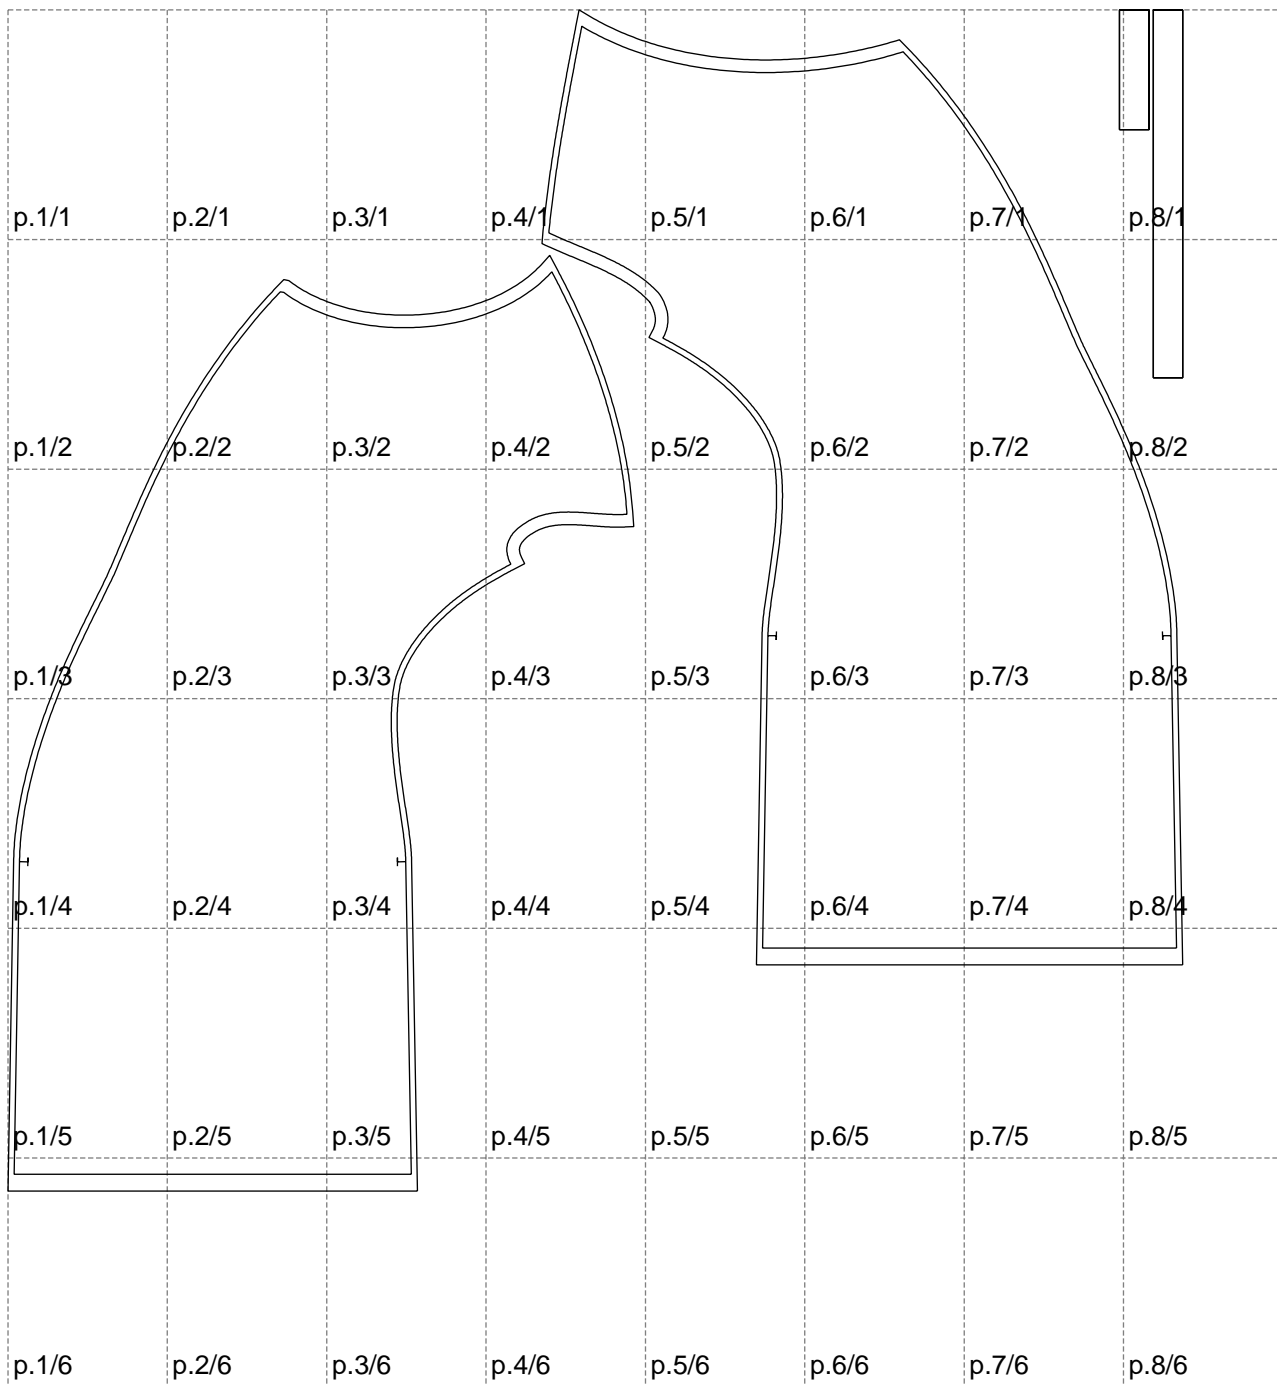

Not for print

Paper size: A4, size:1399.00 x1406.32 mm

# Example

size:1499.00 x1194.11 mm

Maneken =1 ver.0

rz\_1=170

rz\_16=92

rz\_17=78.8

rz\_18=71.8

rz\_19=100

rz\_20=98.1

---

. . . . .  
. . . . .  
. . . . .