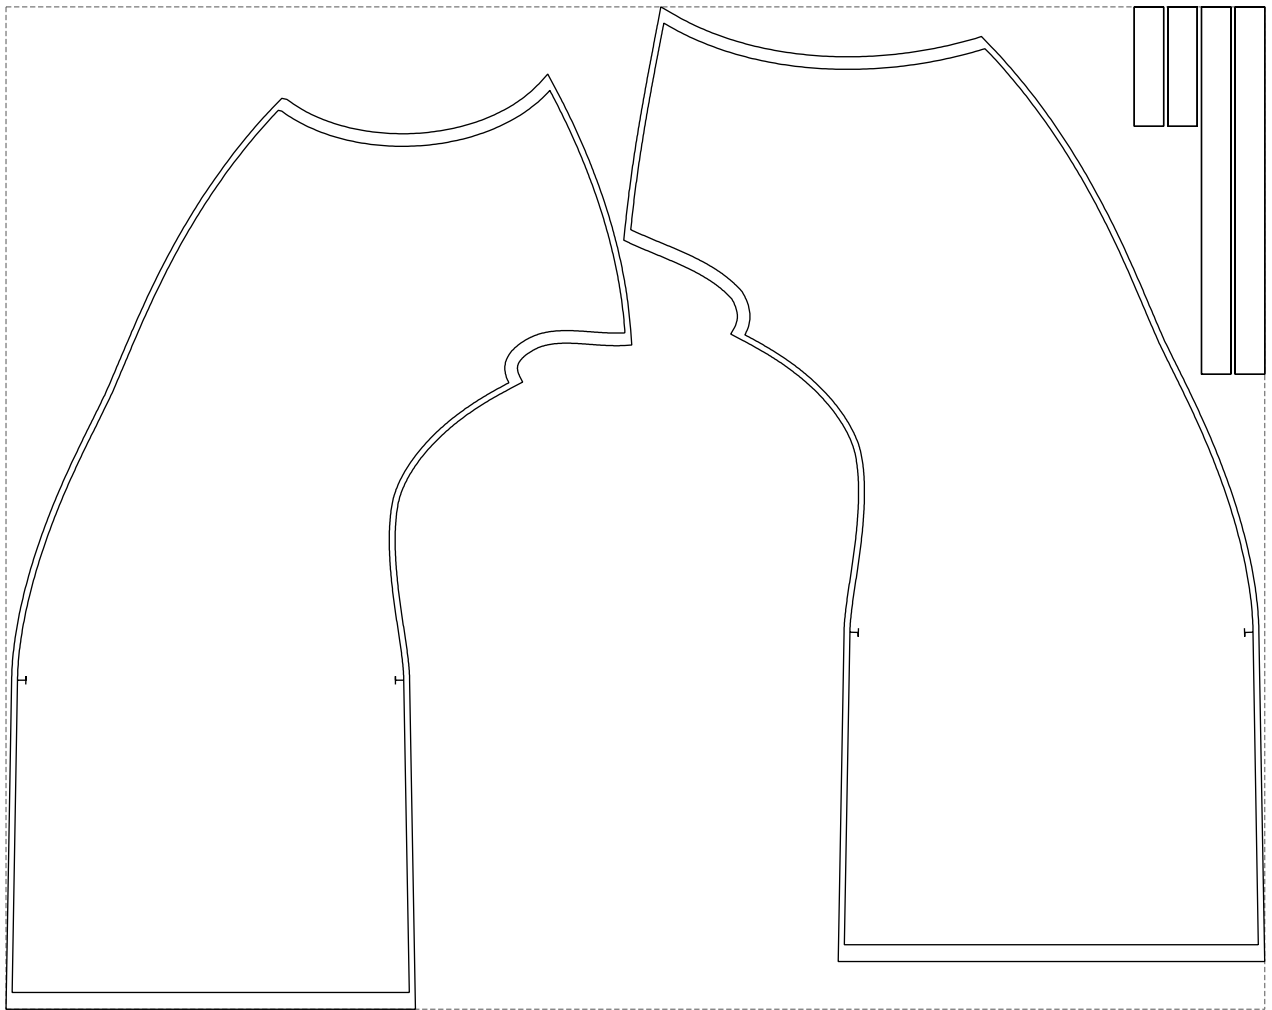

# Example

size:1499.00 x1194.11 mm

Maneken =1 ver.0

rz\_1=170

rz\_16=92

rz\_17=78.8

rz\_18=71.8

rz\_19=100