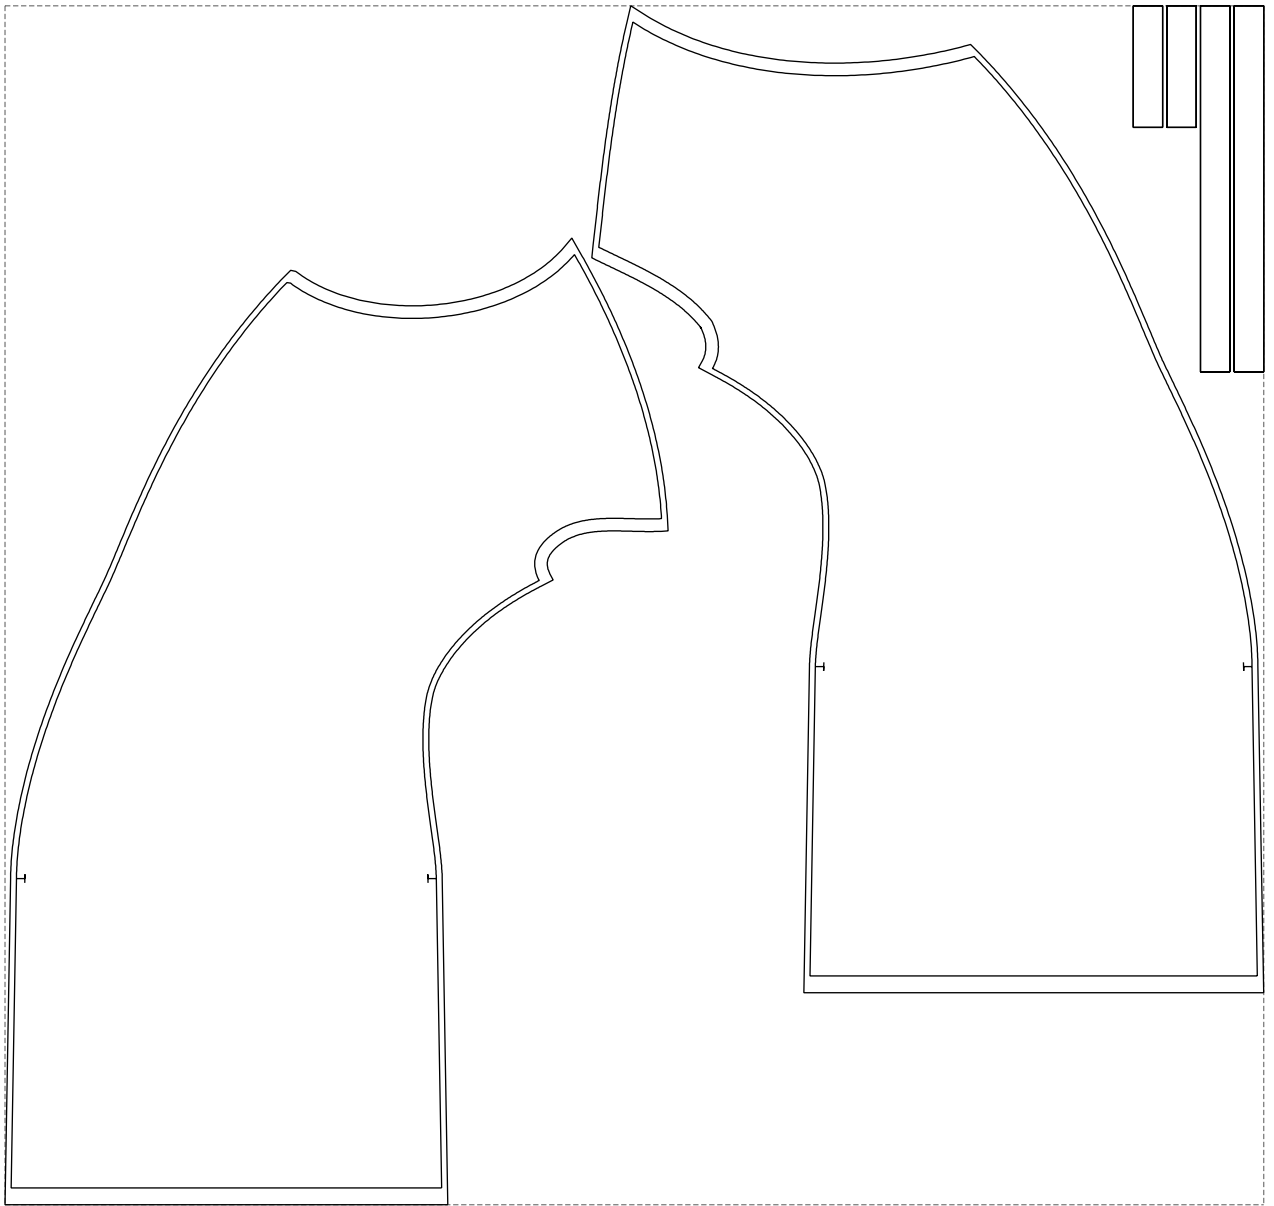

Not for print

Paper size: A4, size:1399.00 x1508.56 mm

# Example

size:1499.00 x1428.31 mm

Maneken =1 ver.0

rz\_1=170

rz\_16=100

rz\_17=85.4

rz\_18=80.2

rz\_19=108

rz\_20=105.4

---

. . . . .  
. . . . .  
. . . . .