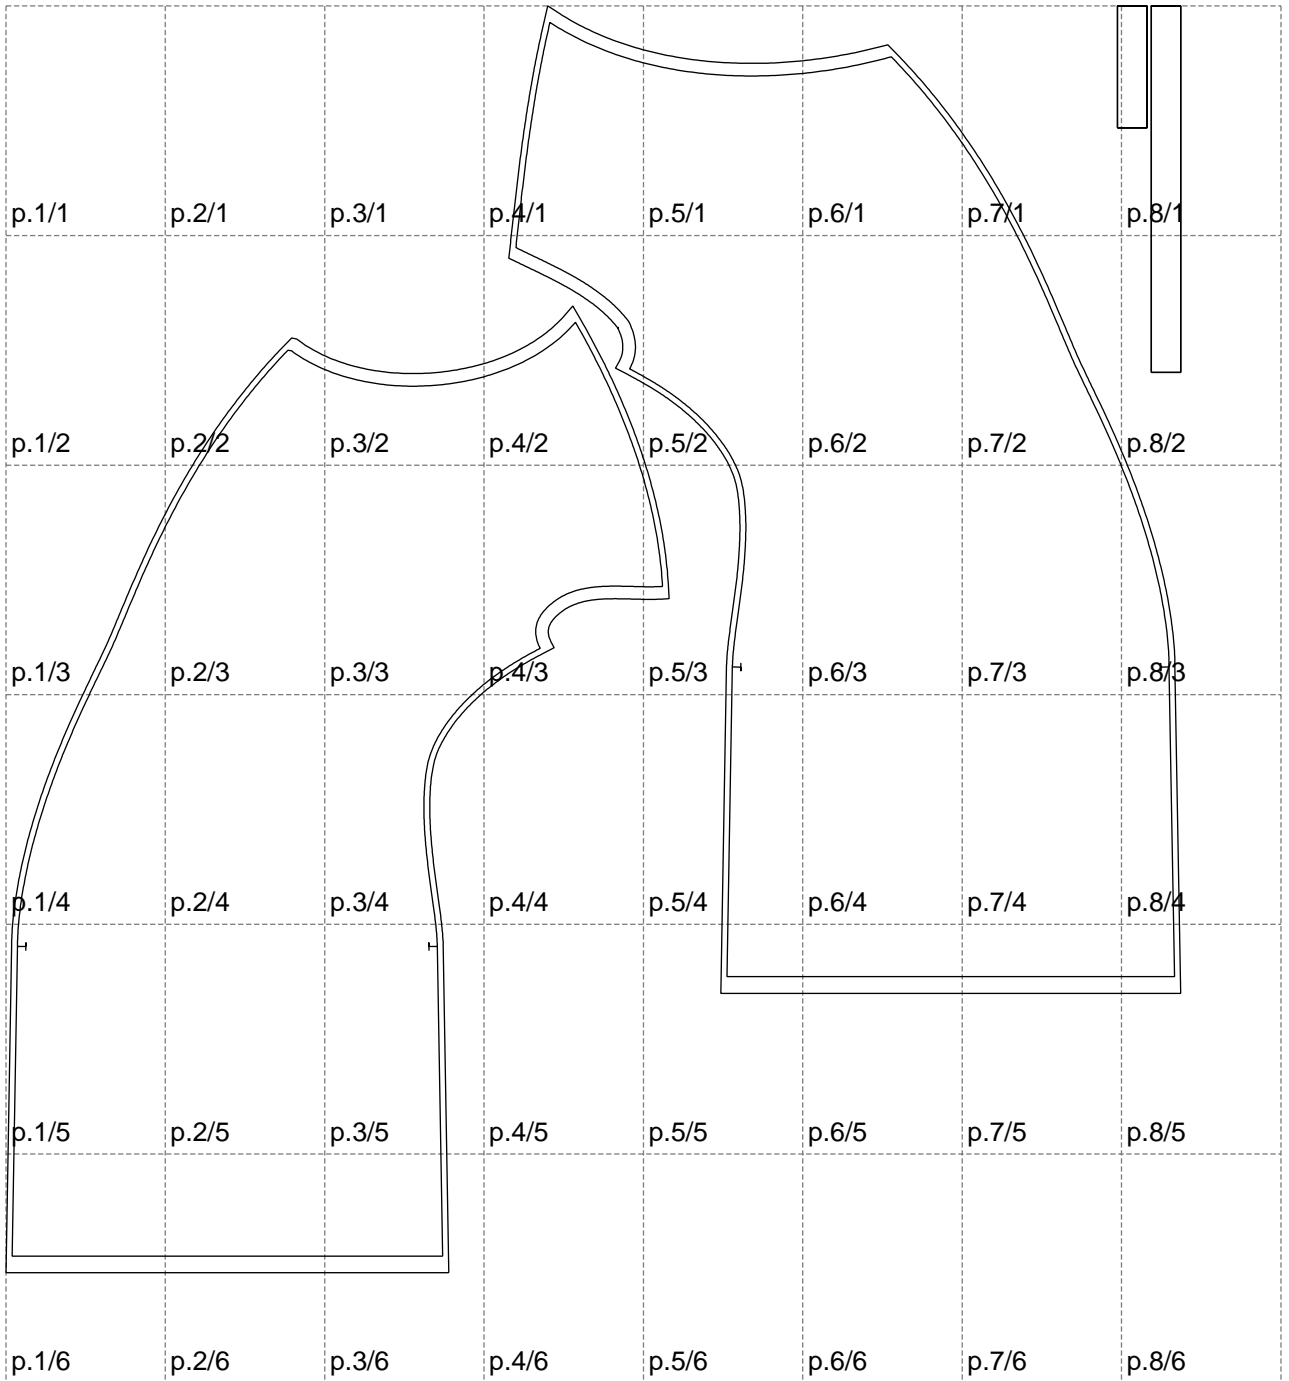

Not for print

Paper size: A4, size:1399.00 x1508.56 mm

# Example

size:1499.00 x1428.31 mm

Maneken =1 ver.0

rz\_1=170

rz\_16=100

rz\_17=85.4

rz\_18=80.2

rz\_19=108

rz\_20=105.4

---

. . . . .  
. . . . .  
. . . . .