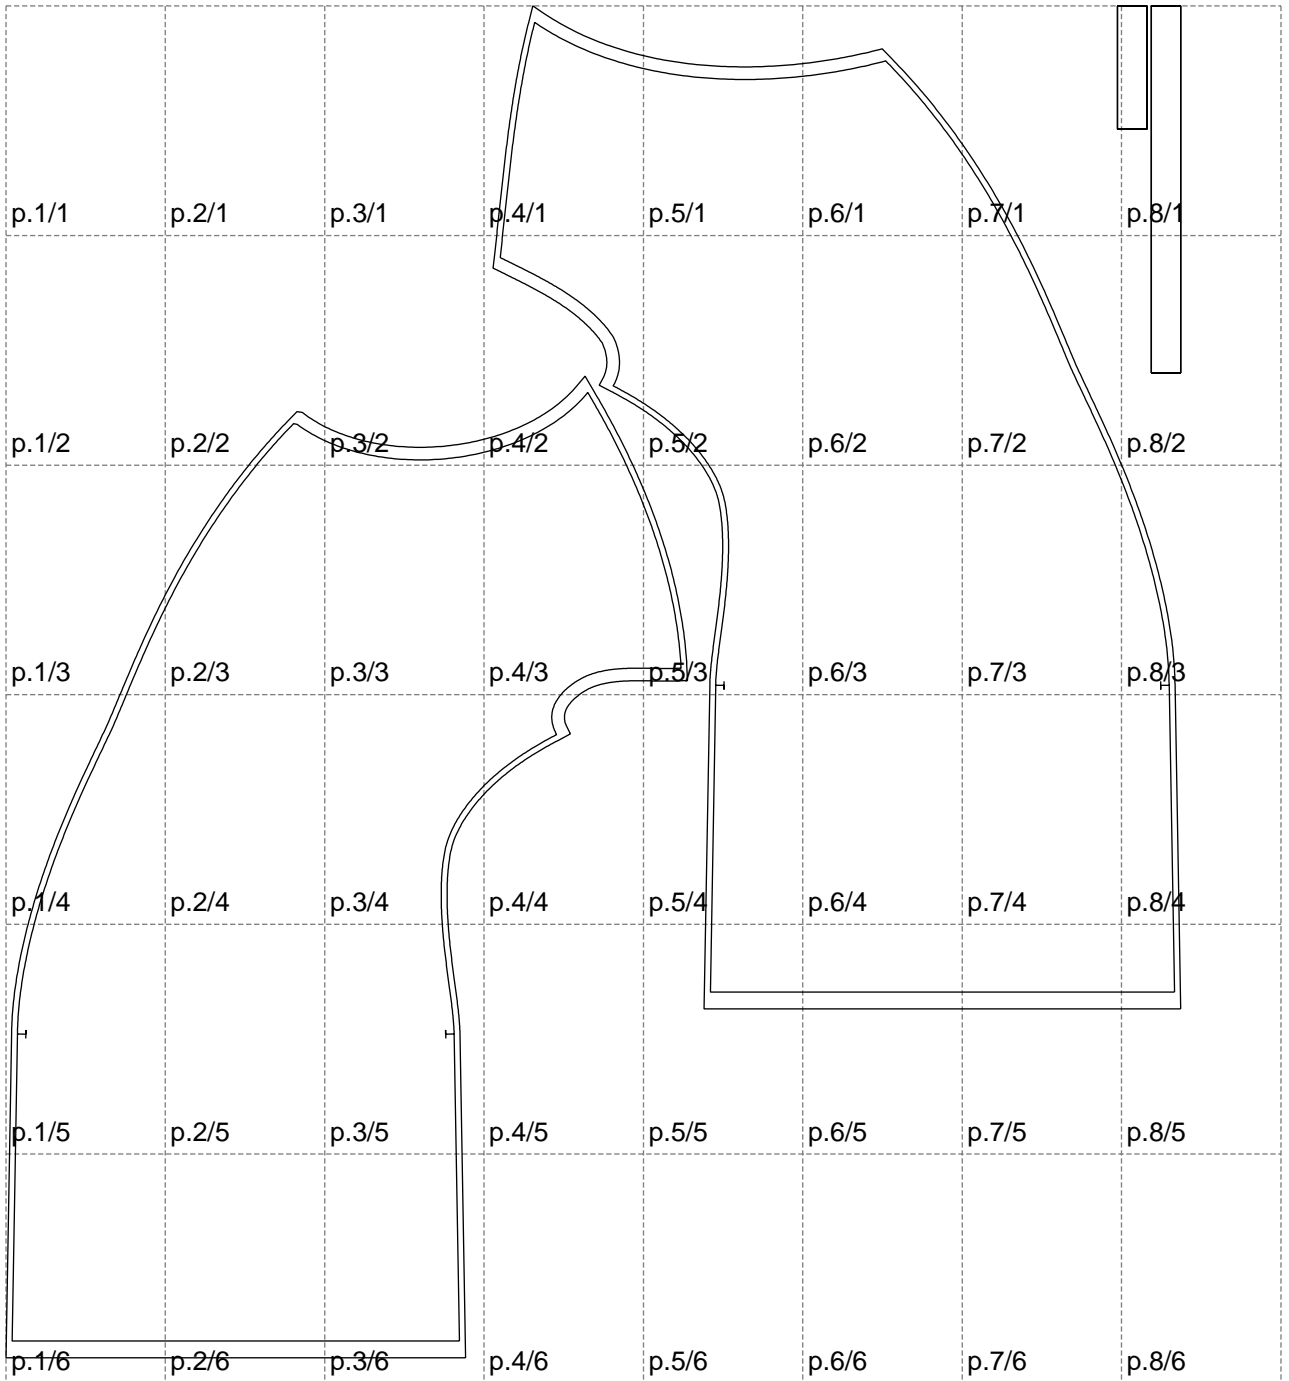

Not for print

Paper size: A4, size:1399.00 x1609.71 mm

# Example

size:1499.00 x1497.48 mm

Maneken =1 ver.0

rz\_1=170

rz\_16=104

rz\_17=88.9

rz\_18=84.4

rz\_19=112

rz\_20=109.3

---

. . . . .  
. . . . .  
. . . . .