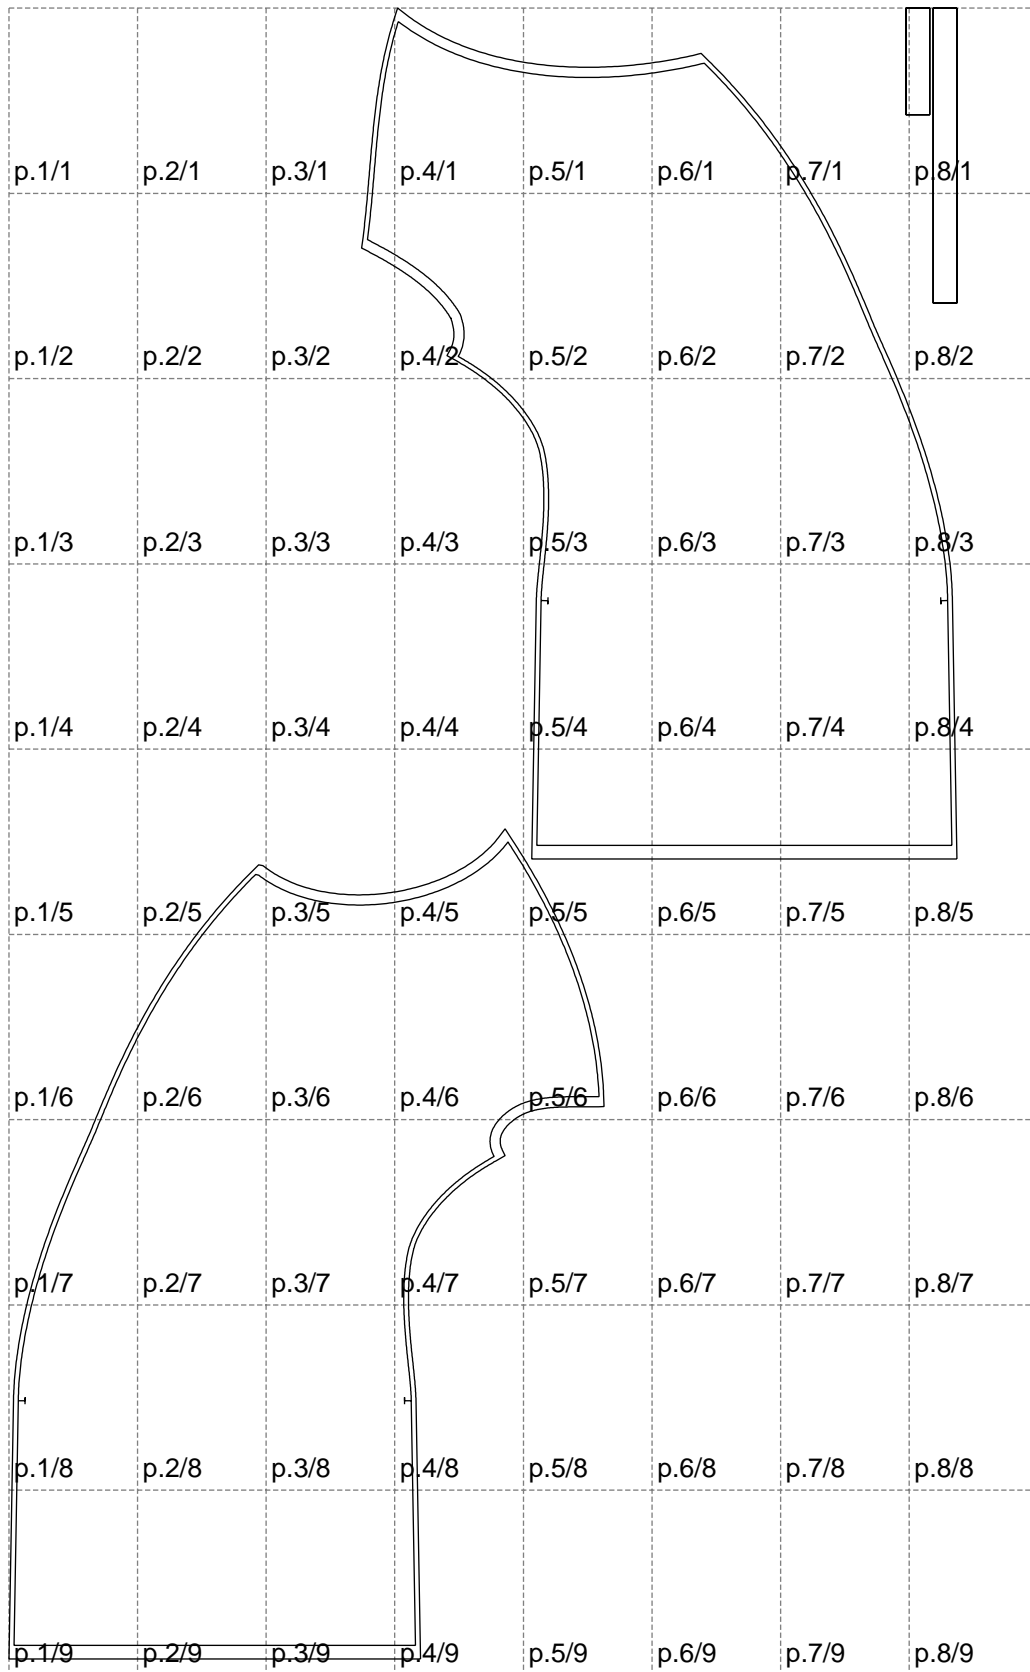

Not for print

Paper size: A4, size:1399.00 x2436.27 mm

# Example

size:1499.00 x2199.60 mm

Maneken =1 ver.0

rz\_1=170

rz\_16=116

rz\_17=100

rz\_18=98.8

rz\_19=124

rz\_20=121

---

. . . . .  
. . . . .  
. . . . .