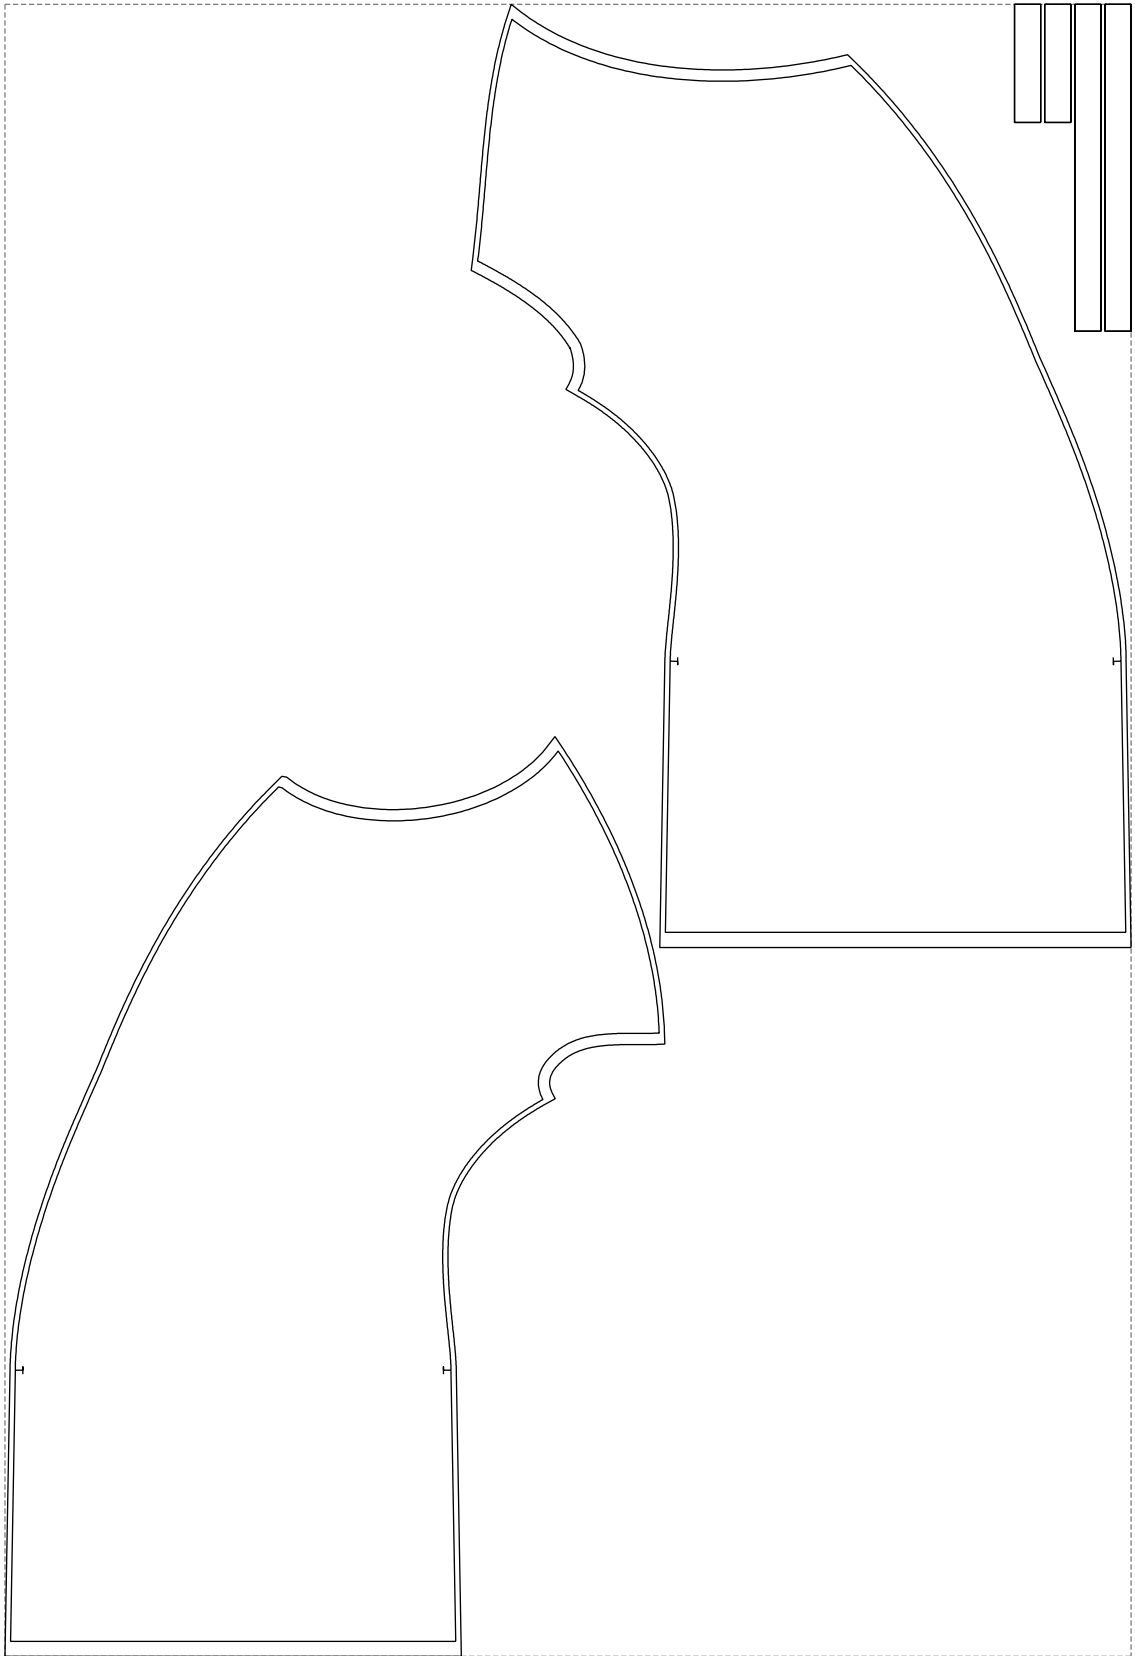

Not for print

Paper size: A4, size:1399.00 x2436.27 mm

# Example

size:1499.00 x2199.60 mm

Maneken =1 ver.0

rz\_1=170

rz\_16=116

rz\_17=100

rz\_18=98.8

rz\_19=124