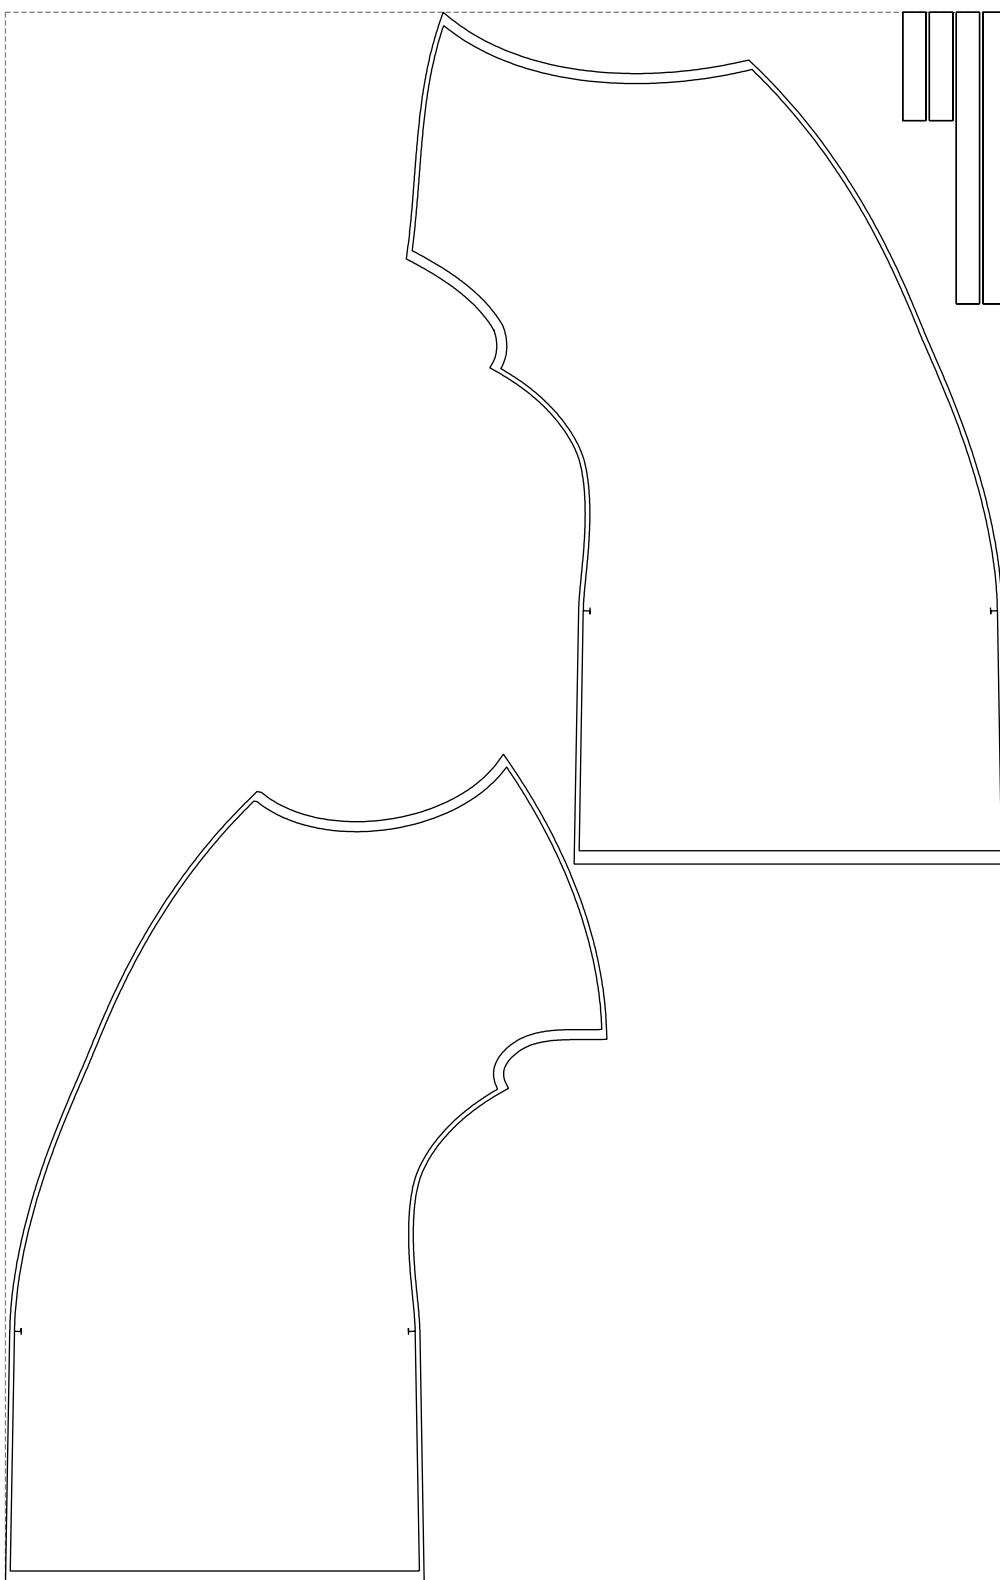

Not for print

Paper size: A4, size:900.60 x2569.18 mm

Example

size:1499.00 x2354.71 mm

Maneken =1 ver.0

rz_1=170

rz_16=120

rz_17=104

rz_18=103.6

rz_19=128

rz_20=125.1

.
.
.