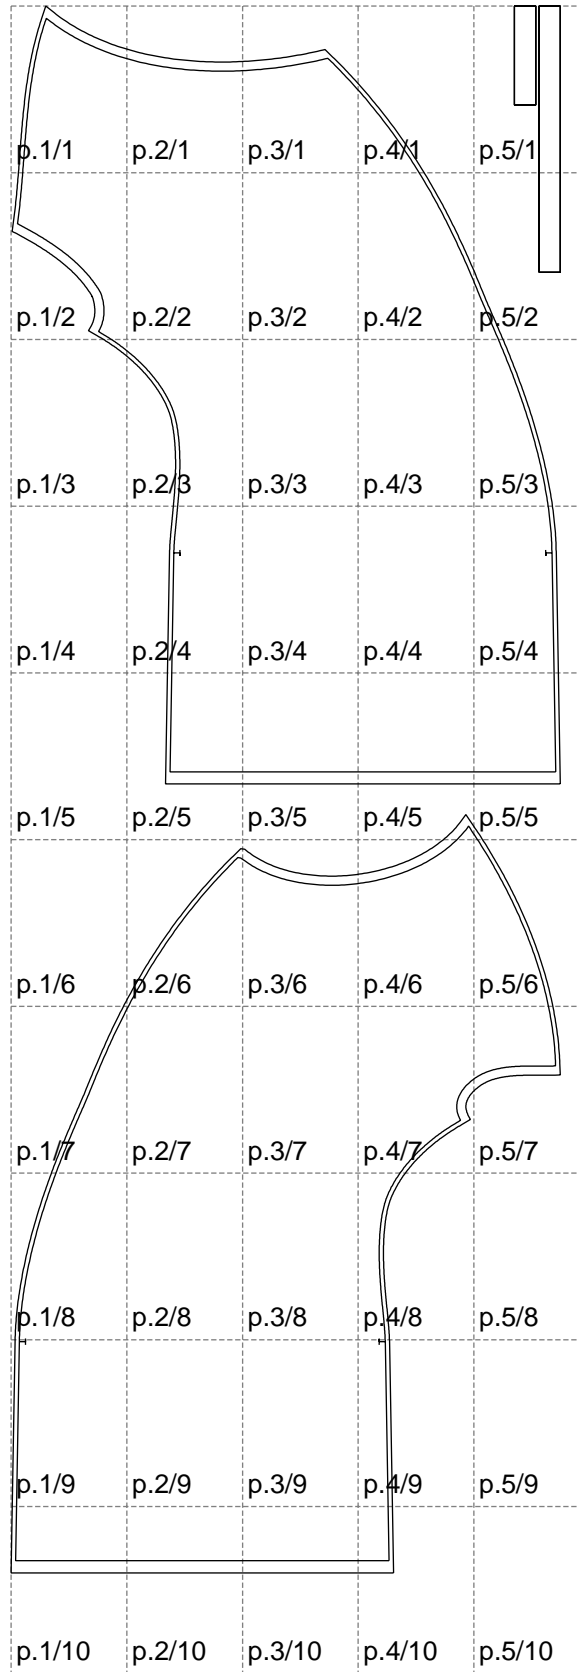

Not for print

Paper size: A4, size:900.60 x2569.18 mm

Example

size:1499.00 x2354.71 mm

Maneken =1 ver.0

rz_1=170

rz_16=120

rz_17=104

rz_18=103.6

rz_19=128

rz_20=125.1

.
.
.