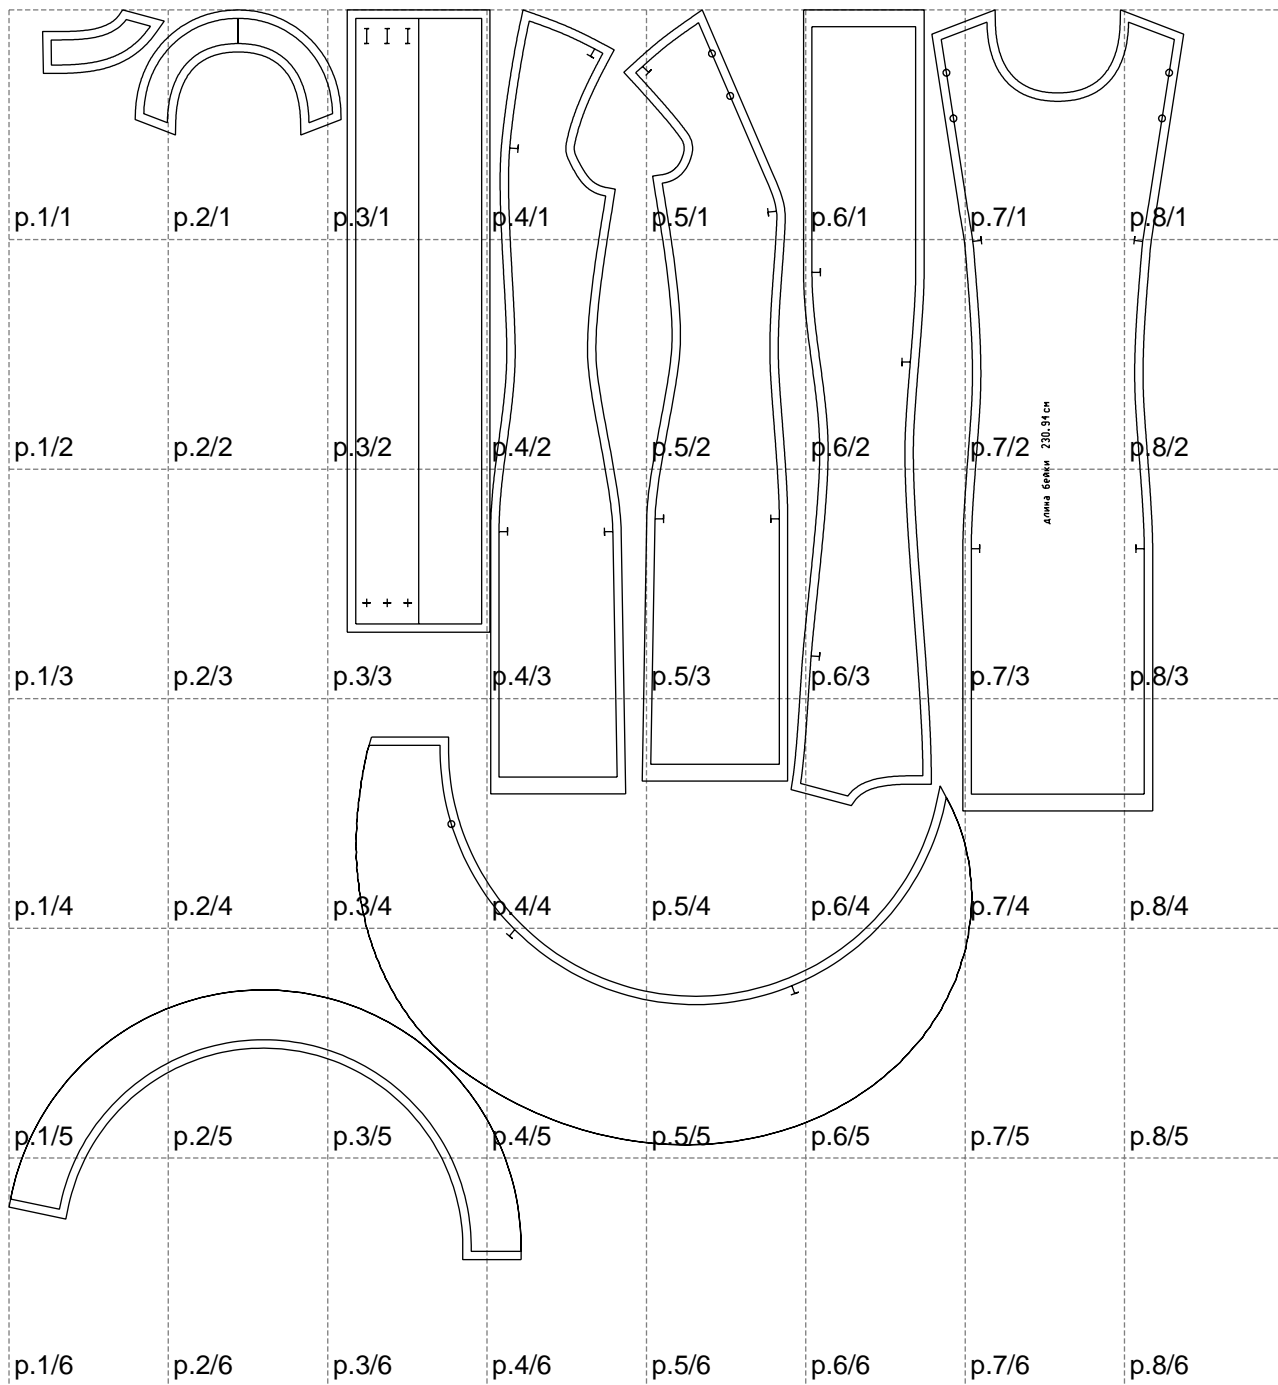

Not for print

Paper size: A4, size:1399.00 x1488.22 mm

# Example

size:1499.00 x2261.44 mm

Maneken =1 ver.0

rz\_1=170

rz\_16=88

rz\_17=75.6

rz\_18=67.6

rz\_19=96

rz\_20=94.6

---

. . . . .  
. . . . .  
. . . . .