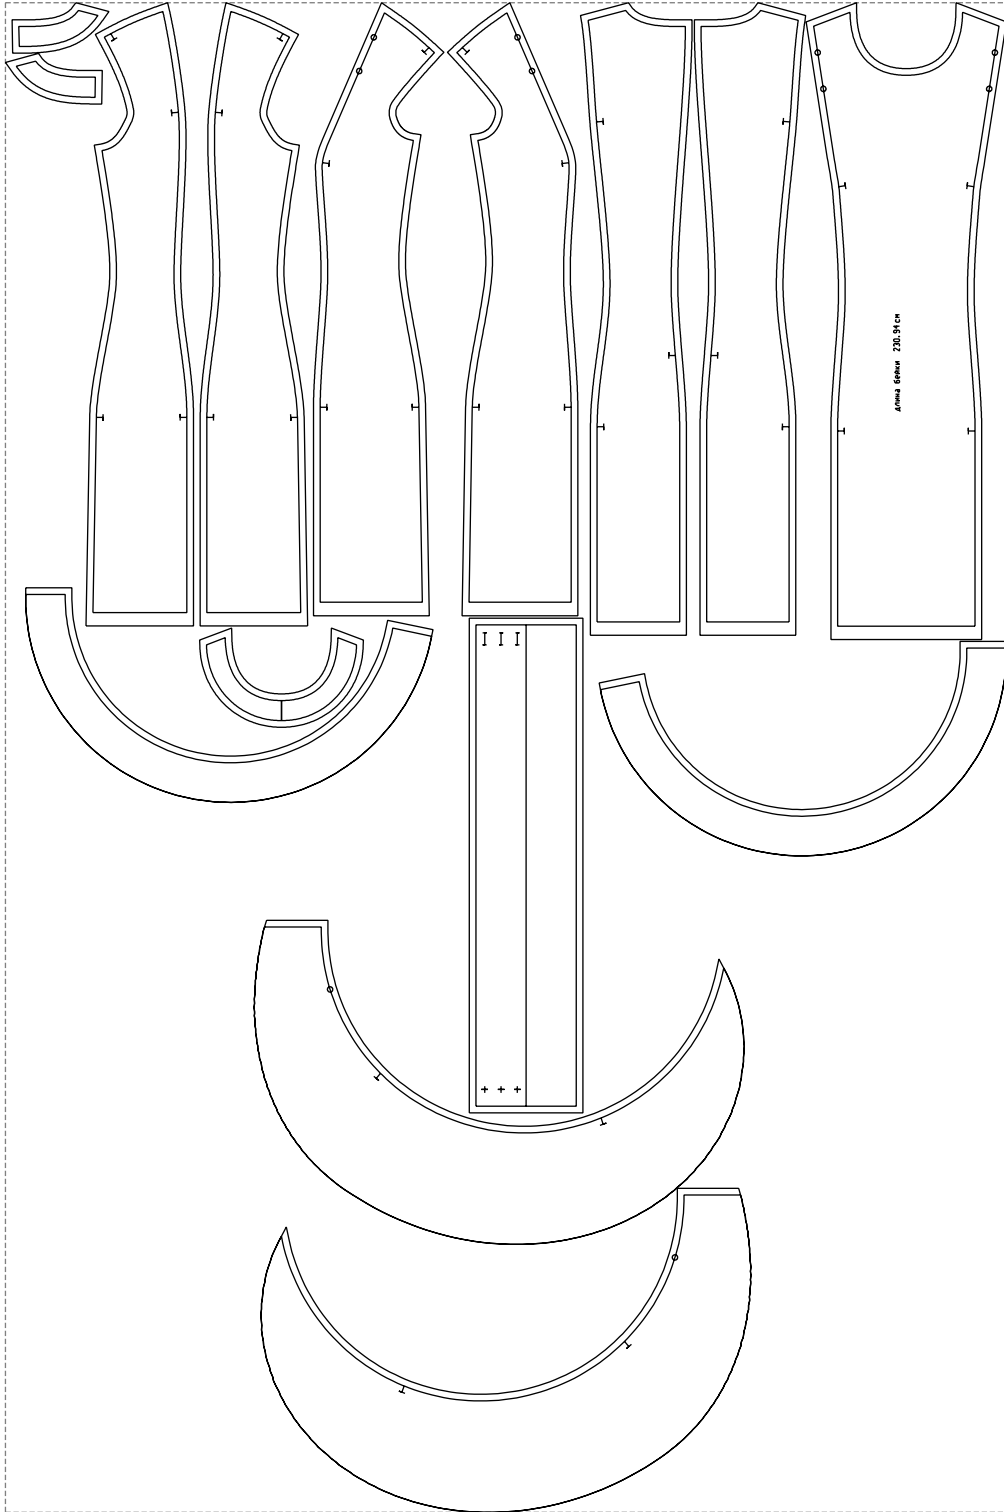

Not for print

Paper size: A4, size:1399.00 x1488.22 mm

# Example

size:1499.00 x2261.44 mm

Maneken =1 ver.0

rz\_1=170

rz\_16=88

rz\_17=75.6

rz\_18=67.6

rz\_19=96

rz\_20=94.6

---

. . . . .  
. . . . .  
. . . . .