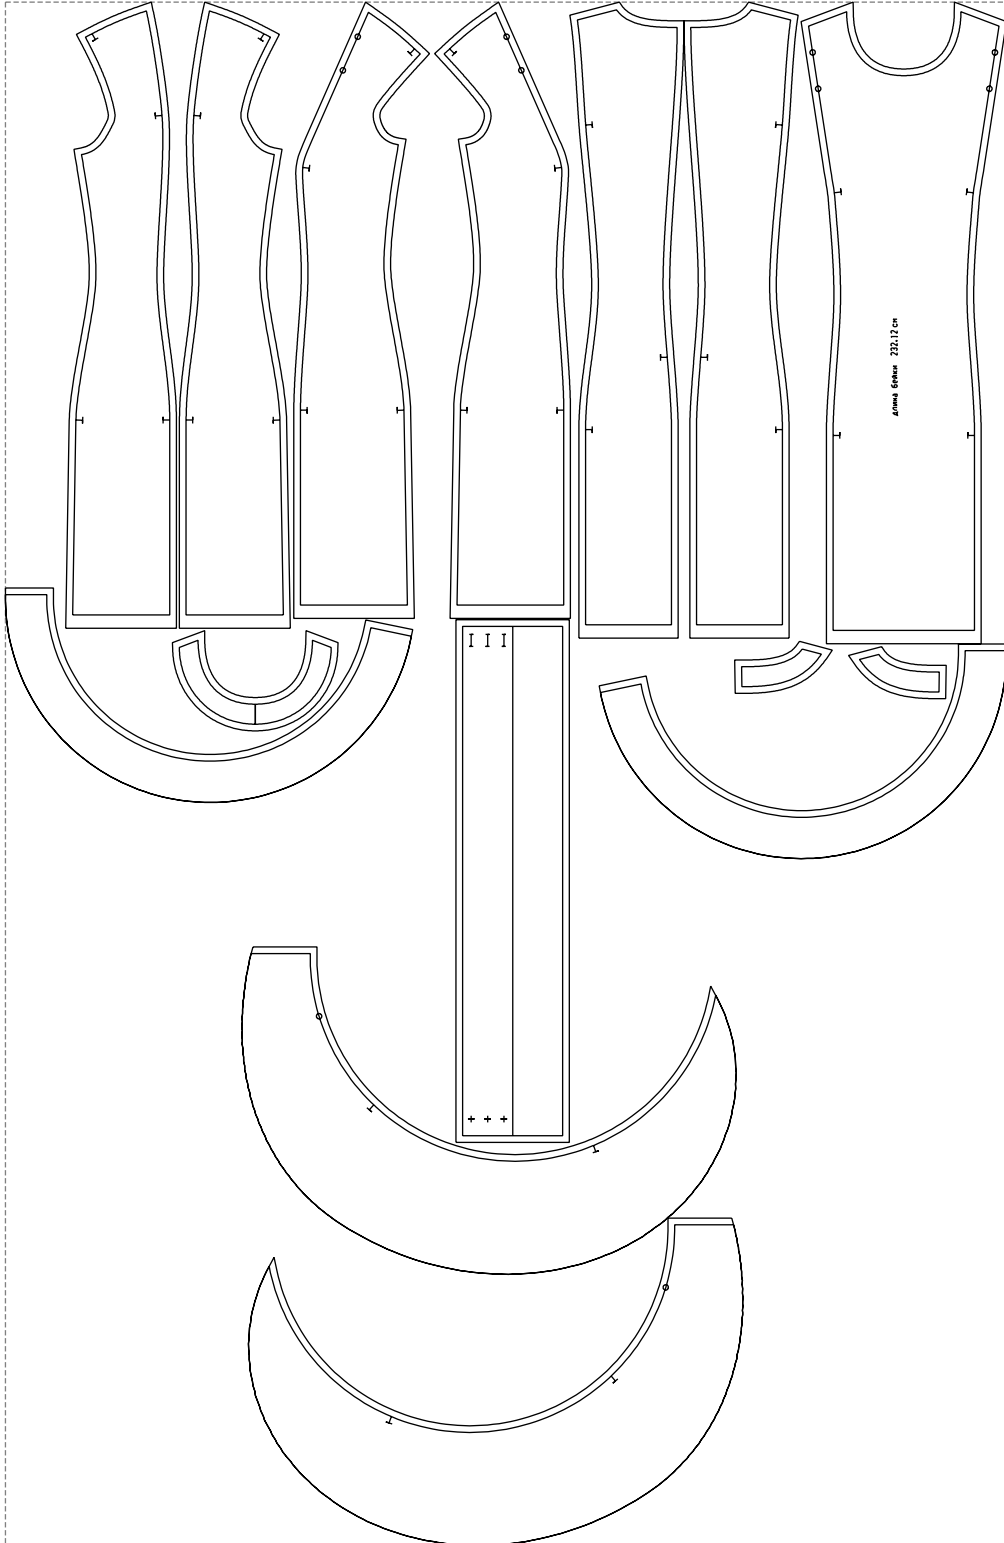

Not for print

Paper size: A4, size:1399.00 x1512.02 mm

# Example

size:1499.00 x2311.64 mm

Maneken =1 ver.0

rz\_1=170

rz\_16=92

rz\_17=78.8

rz\_18=71.8

rz\_19=100

rz\_20=98.1

---

. . . . .  
. . . . .  
. . . . .