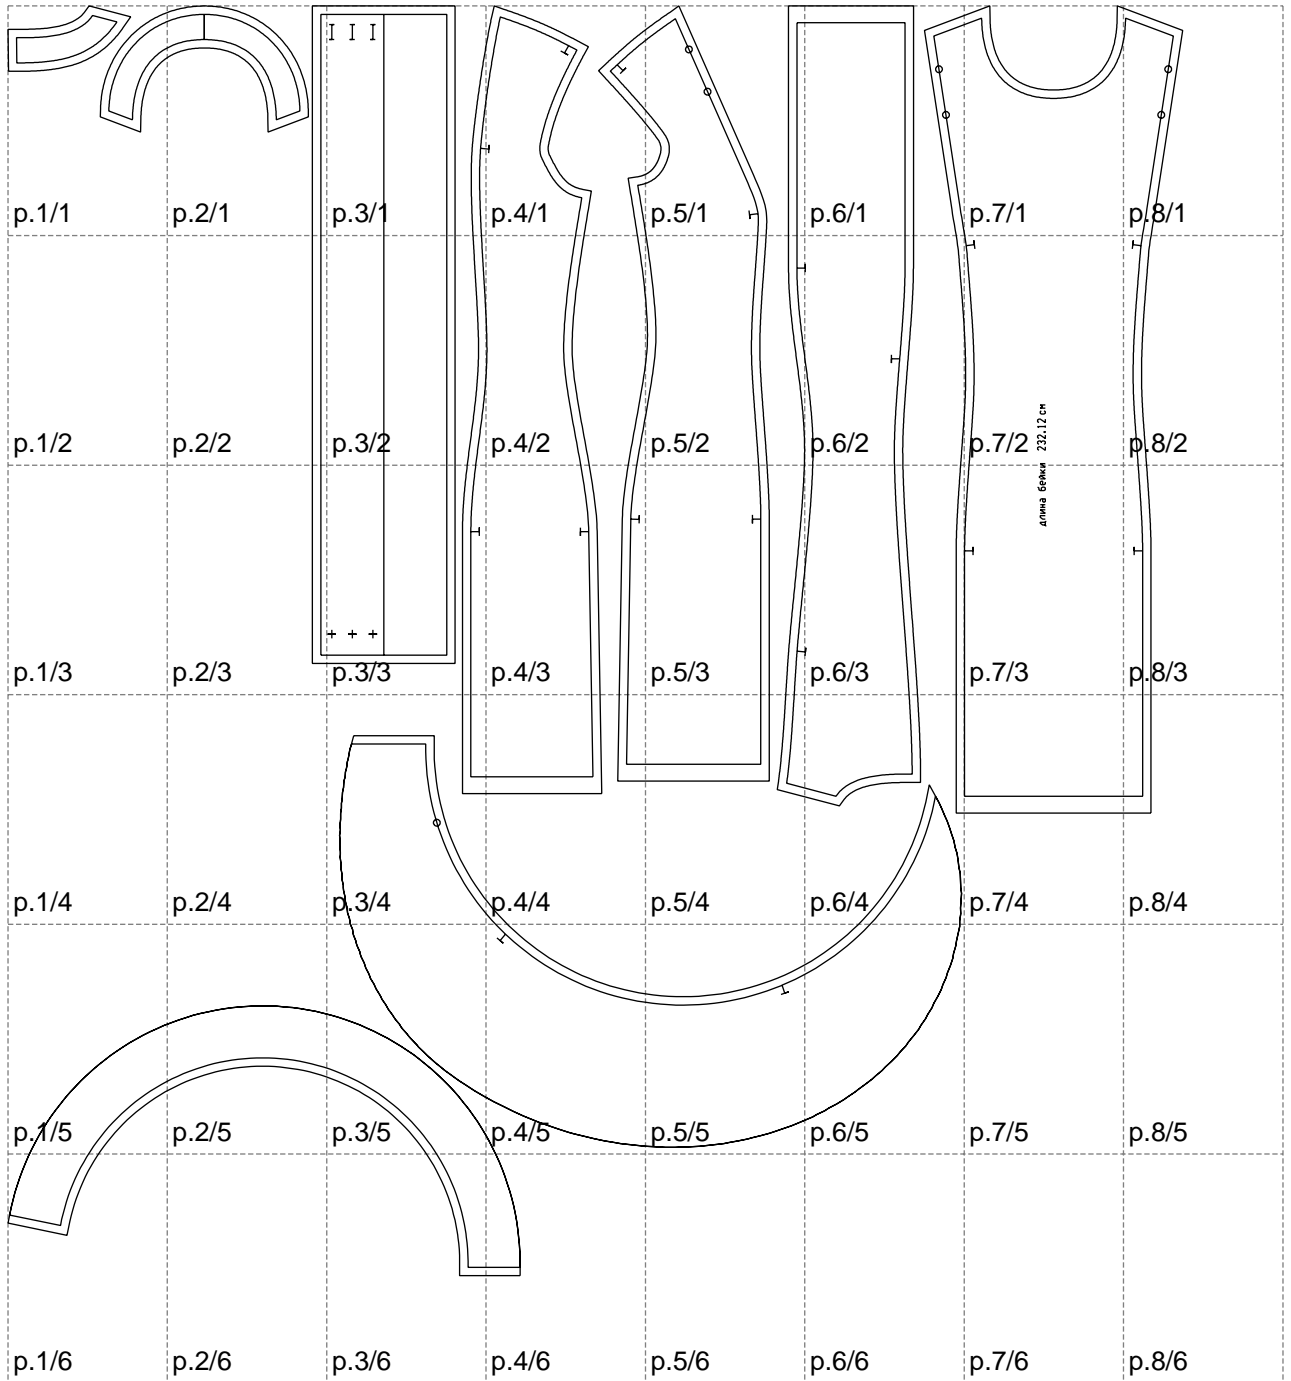

Not for print

Paper size: A4, size:1399.00 x1512.02 mm

# Example

size:1499.00 x2311.64 mm

Maneken =1 ver.0

rz\_1=170

rz\_16=92

rz\_17=78.8

rz\_18=71.8

rz\_19=100

rz\_20=98.1

---

. . . . .  
. . . . .  
. . . . .