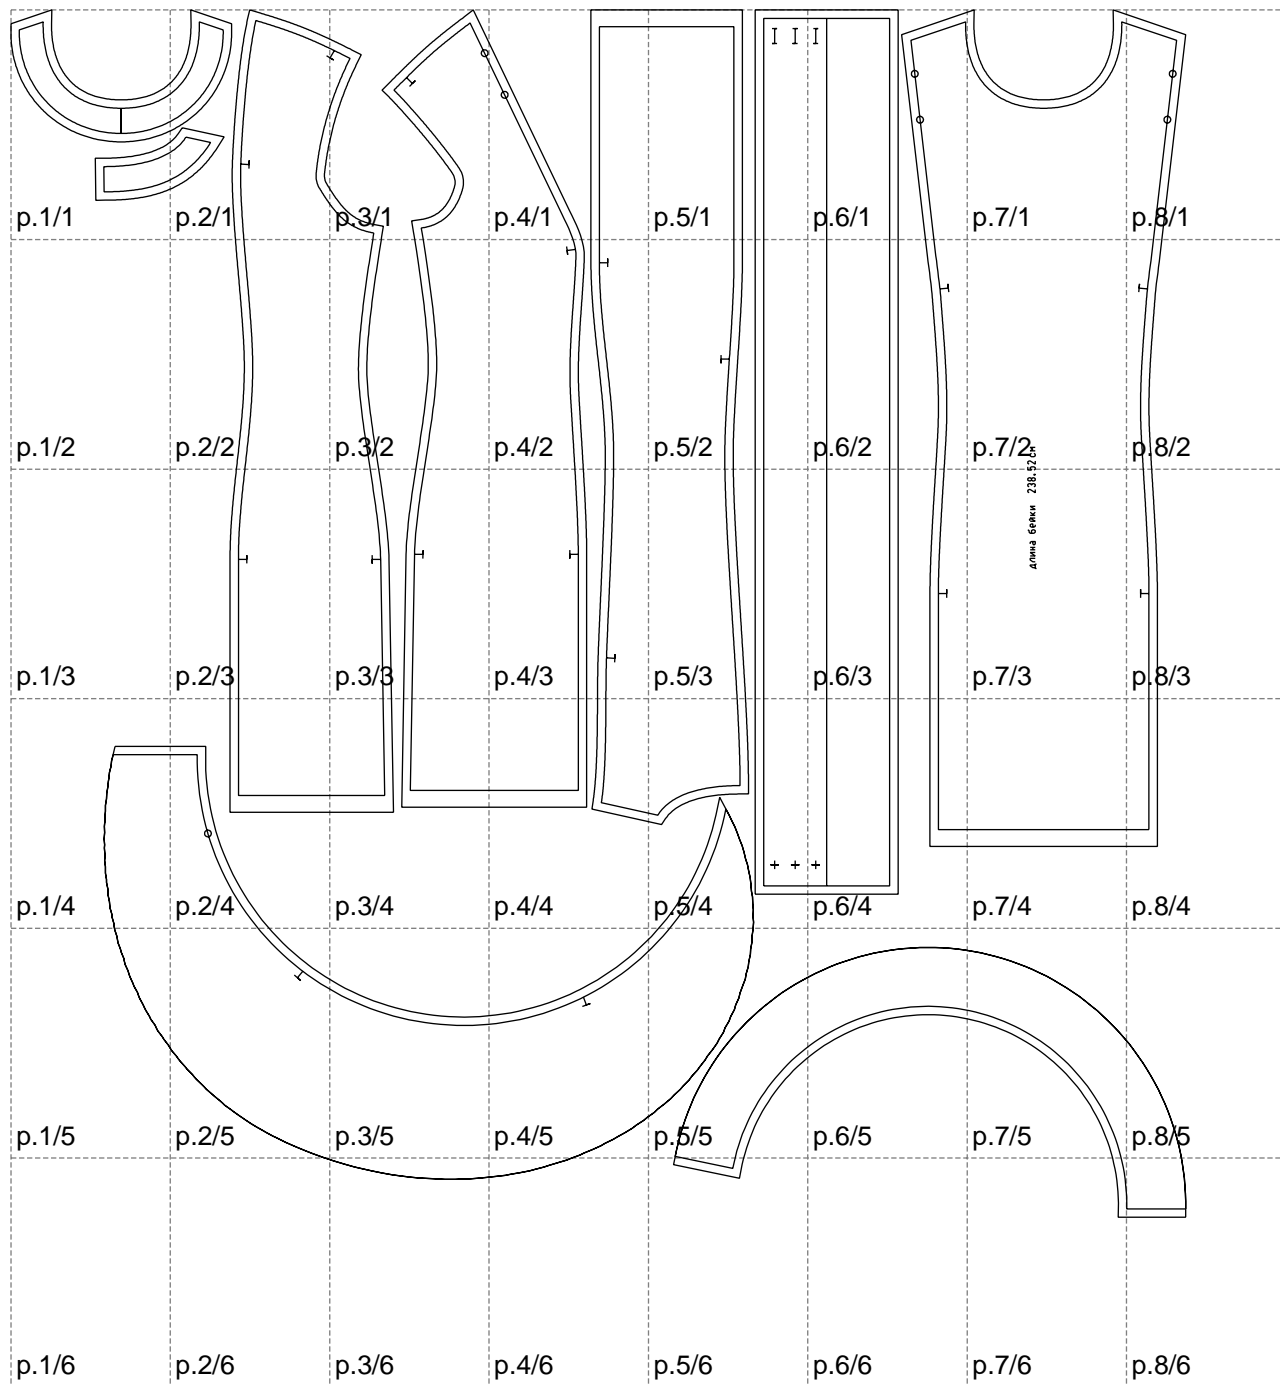

Not for print

Paper size: A4, size:1399.00 x1437.65 mm

# Example

size:1499.00 x2216.18 mm

Maneken =1 ver.0

rz\_1=170

rz\_16=116

rz\_17=100

rz\_18=98.8

rz\_19=124

rz\_20=121

---

. . . . .  
. . . . .  
. . . . .