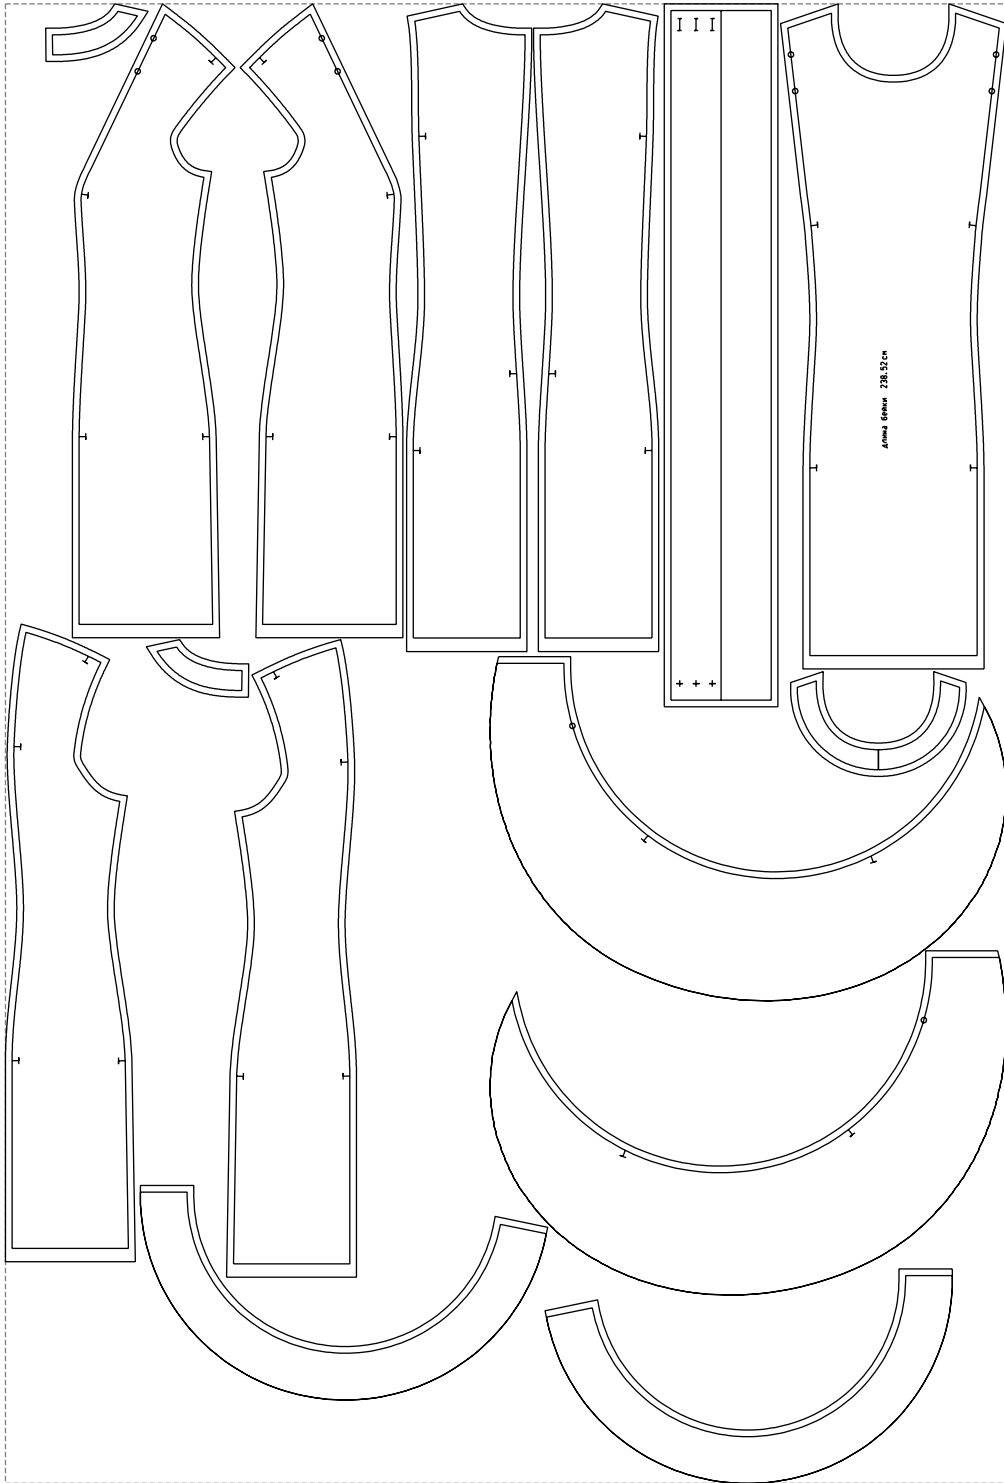

Not for print

Paper size: A4, size:1399.00 x1437.65 mm

# Example

size:1499.00 x2216.18 mm

Maneken =1 ver.0

rz\_1=170

rz\_16=116

rz\_17=100

rz\_18=98.8

rz\_19=124

rz\_20=121

---

. . . . .  
. . . . .  
. . . . .