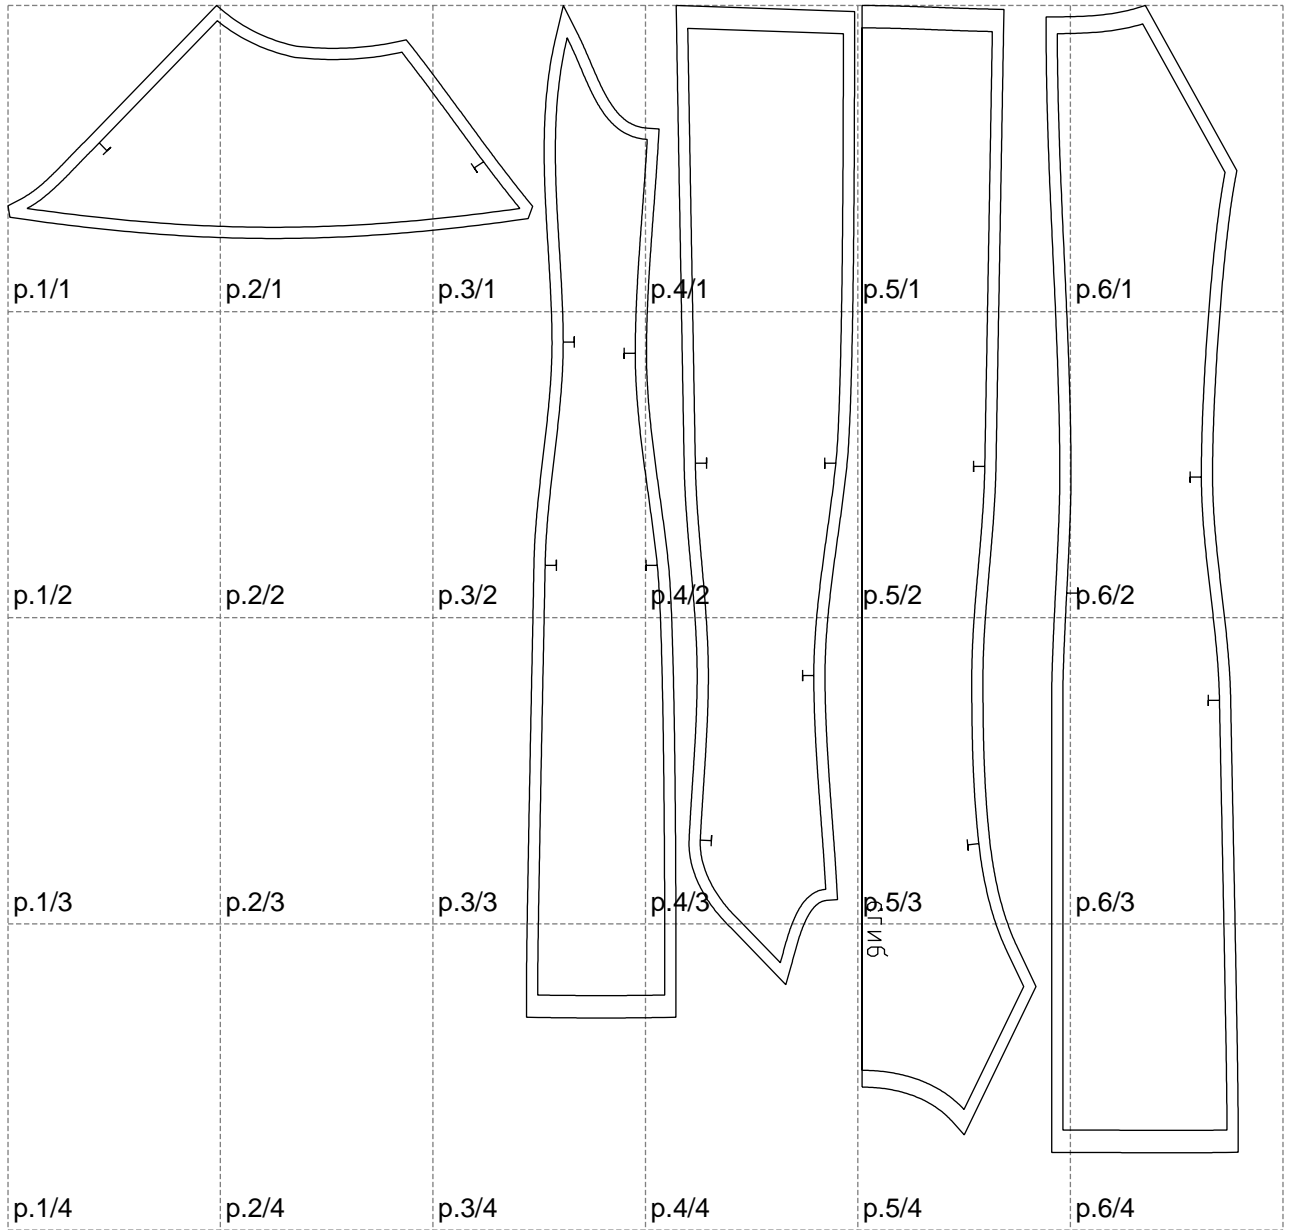

Not for print

Paper size: A4, size:1098.88 x1024.61 mm

# Example

size:1499.00 x1268.59 mm

Maneken =1 ver.0

rz\_1=170

rz\_16=92

rz\_17=78.8

rz\_18=71.8

rz\_19=100

rz\_20=98.1

---

. . . . .  
. . . . .  
. . . . .