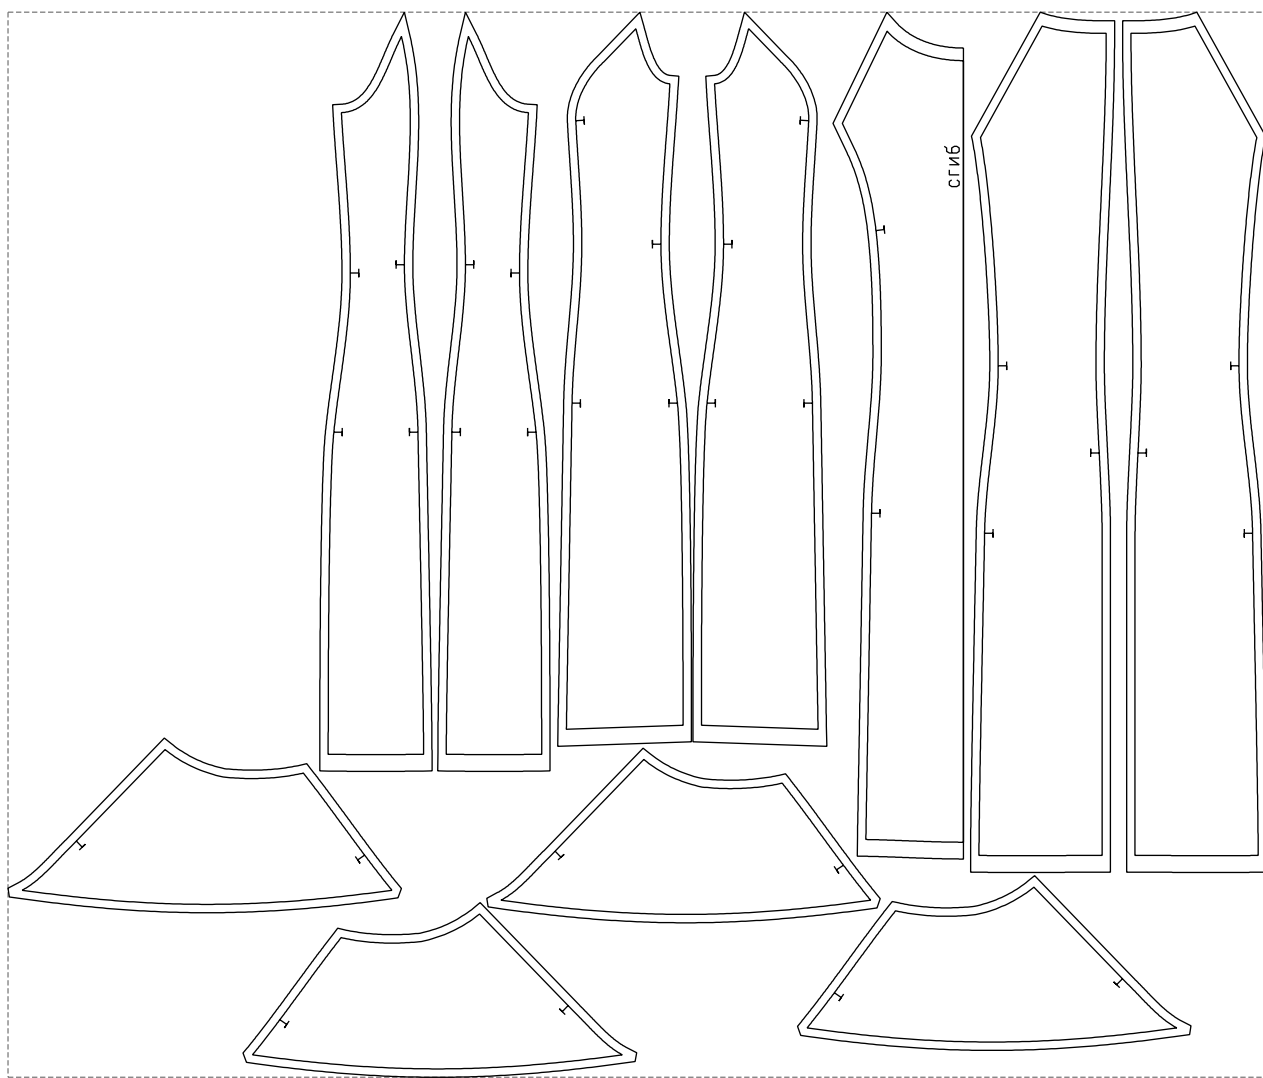

Not for print

Paper size: A4, size:1098.88 x1024.61 mm

# Example

size:1499.00 x1268.59 mm

Maneken =1 ver.0

rz\_1=170

rz\_16=92

rz\_17=78.8

rz\_18=71.8

rz\_19=100

rz\_20=98.1

---

. . . . .  
. . . . .  
. . . . .