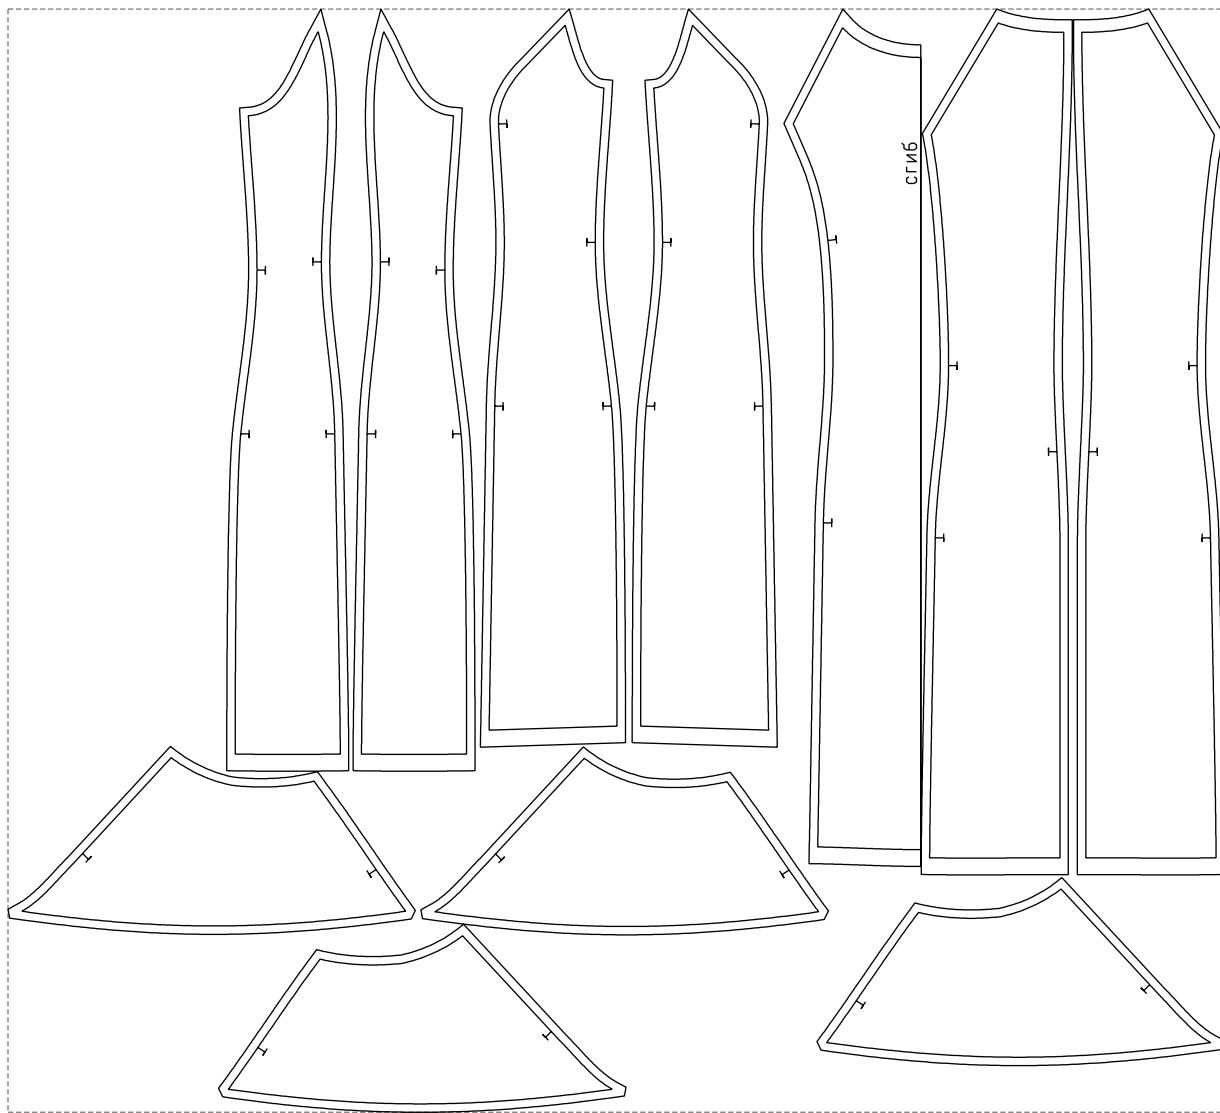

Not for print

Paper size: A4, size:1158.03 x1031.20 mm

# Example

size:1448.82 x1314.01 mm

Maneken =1 ver.0

rz\_1=170

rz\_16=100

rz\_17=85.4

rz\_18=80.2

rz\_19=108

rz\_20=105.4

---

. . . . .  
. . . . .  
. . . . .