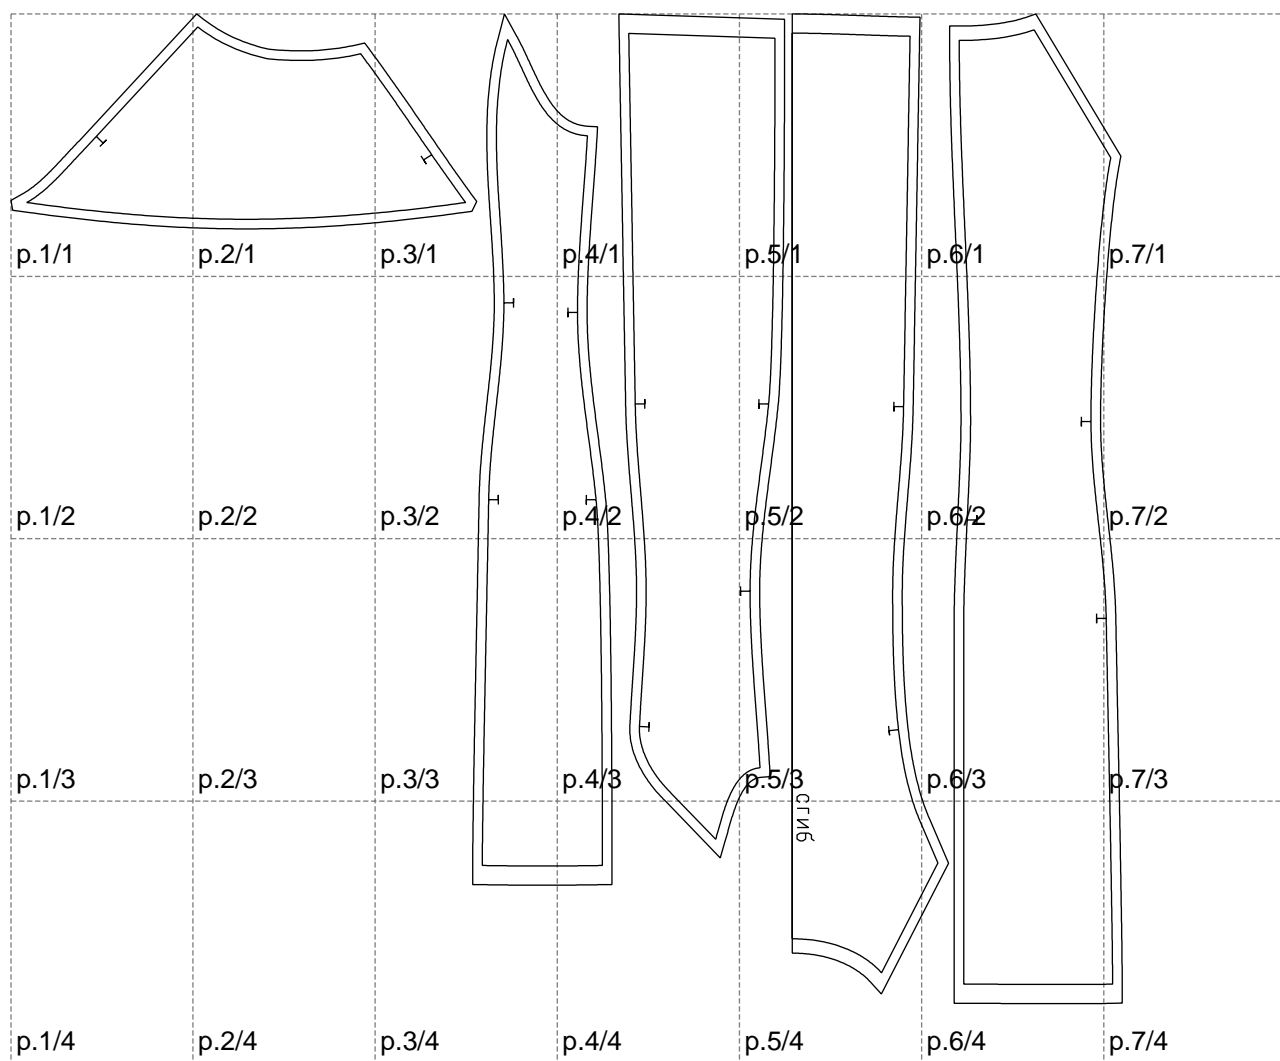

Not for print

Paper size: A4, size:1158.03 x1031.20 mm

# Example

size:1448.82 x1314.01 mm

Maneken =1 ver.0

rz\_1=170

rz\_16=100

rz\_17=85.4

rz\_18=80.2

rz\_19=108

rz\_20=105.4

---

. . . . .  
. . . . .  
. . . . .