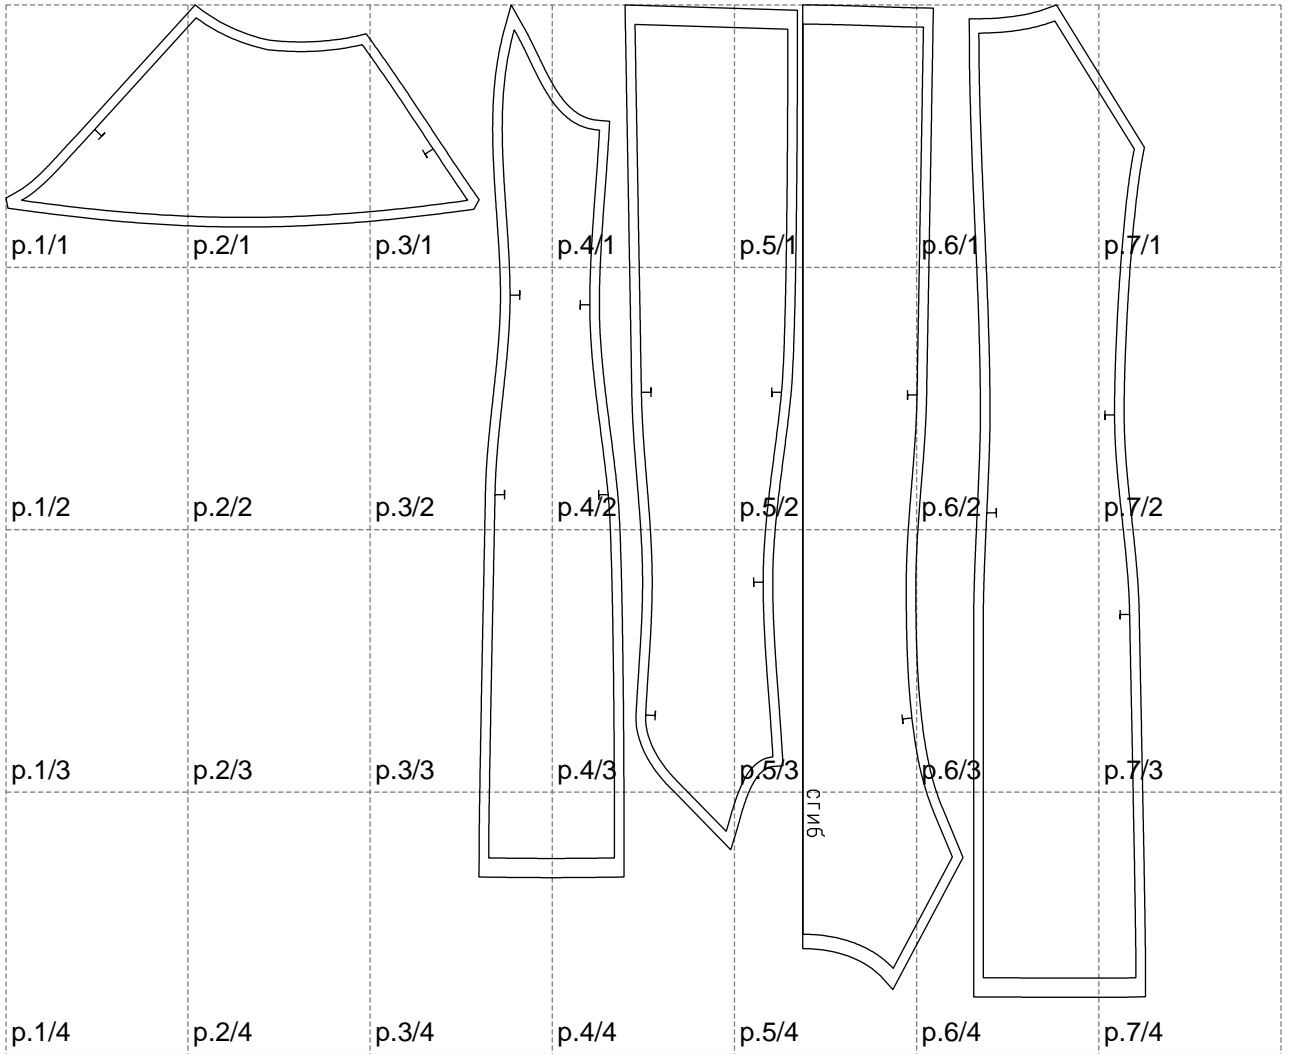

Not for print

Paper size: A4, size:1187.61 x1033.98 mm

# Example

size:1488.94 x1330.36 mm

Maneken =1 ver.0

rz\_1=170

rz\_16=104

rz\_17=88.9

rz\_18=84.4

rz\_19=112

rz\_20=109.3

---

. . . . .  
. . . . .  
. . . . .