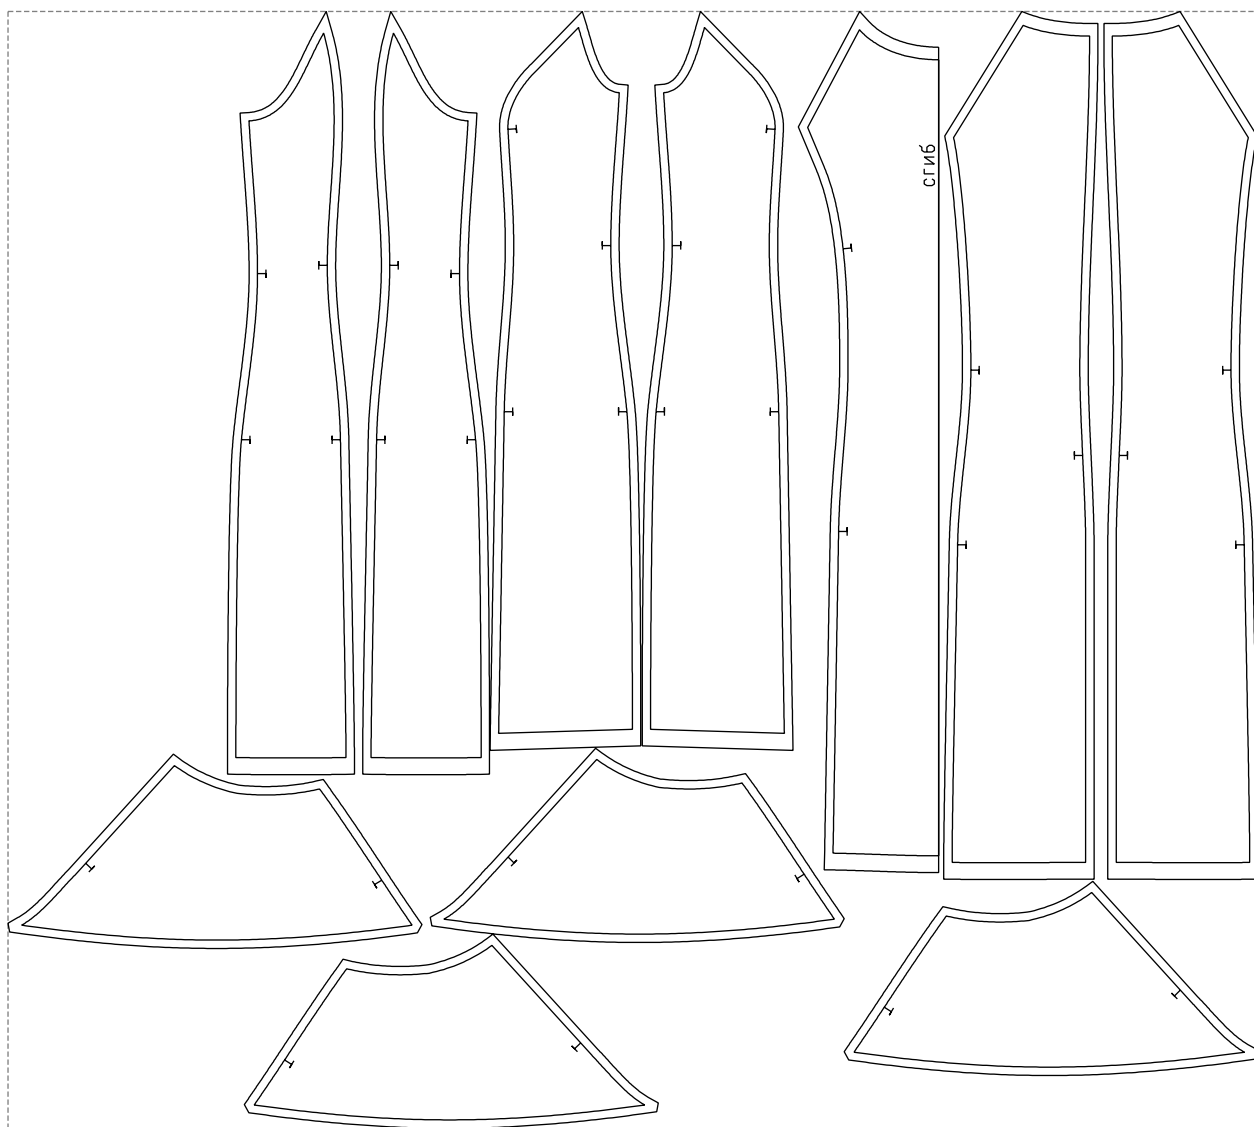

Not for print

Paper size: A4, size:1187.61 x1033.98 mm

# Example

size:1488.94 x1330.36 mm

Maneken =1 ver.0

rz\_1=170

rz\_16=104

rz\_17=88.9

rz\_18=84.4

rz\_19=112