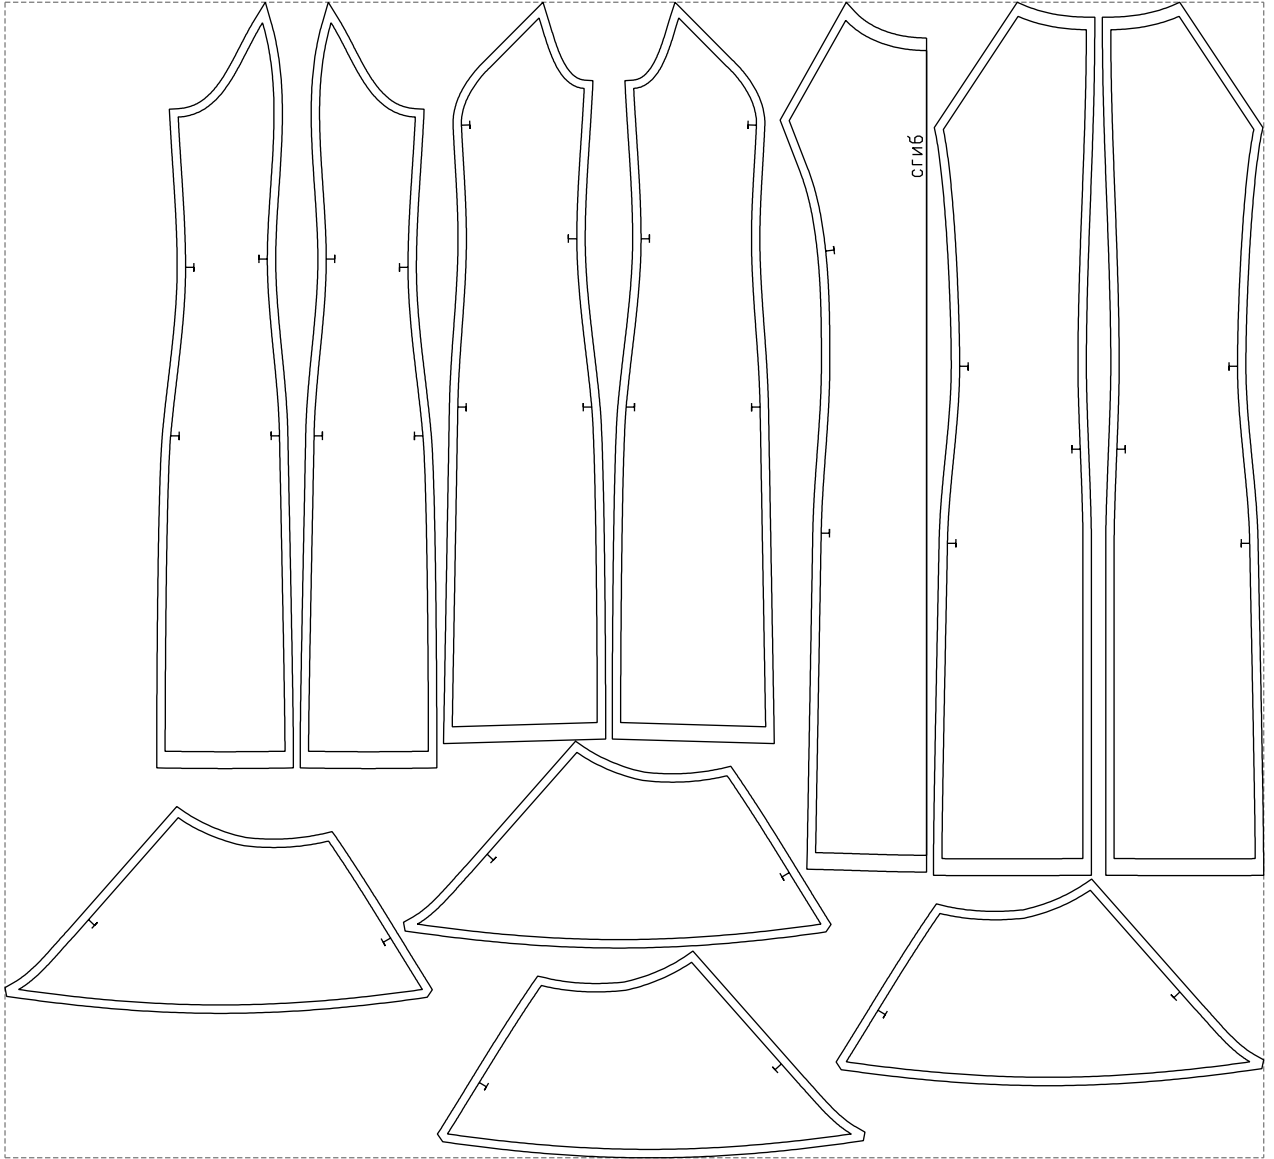

Not for print

Paper size: A4, size:1237.19 x1040.50 mm

# Example

size:1499.00 x1376.53 mm

Maneken =1 ver.0

rz\_1=170

rz\_16=112

rz\_17=96.2

rz\_18=94

rz\_19=120