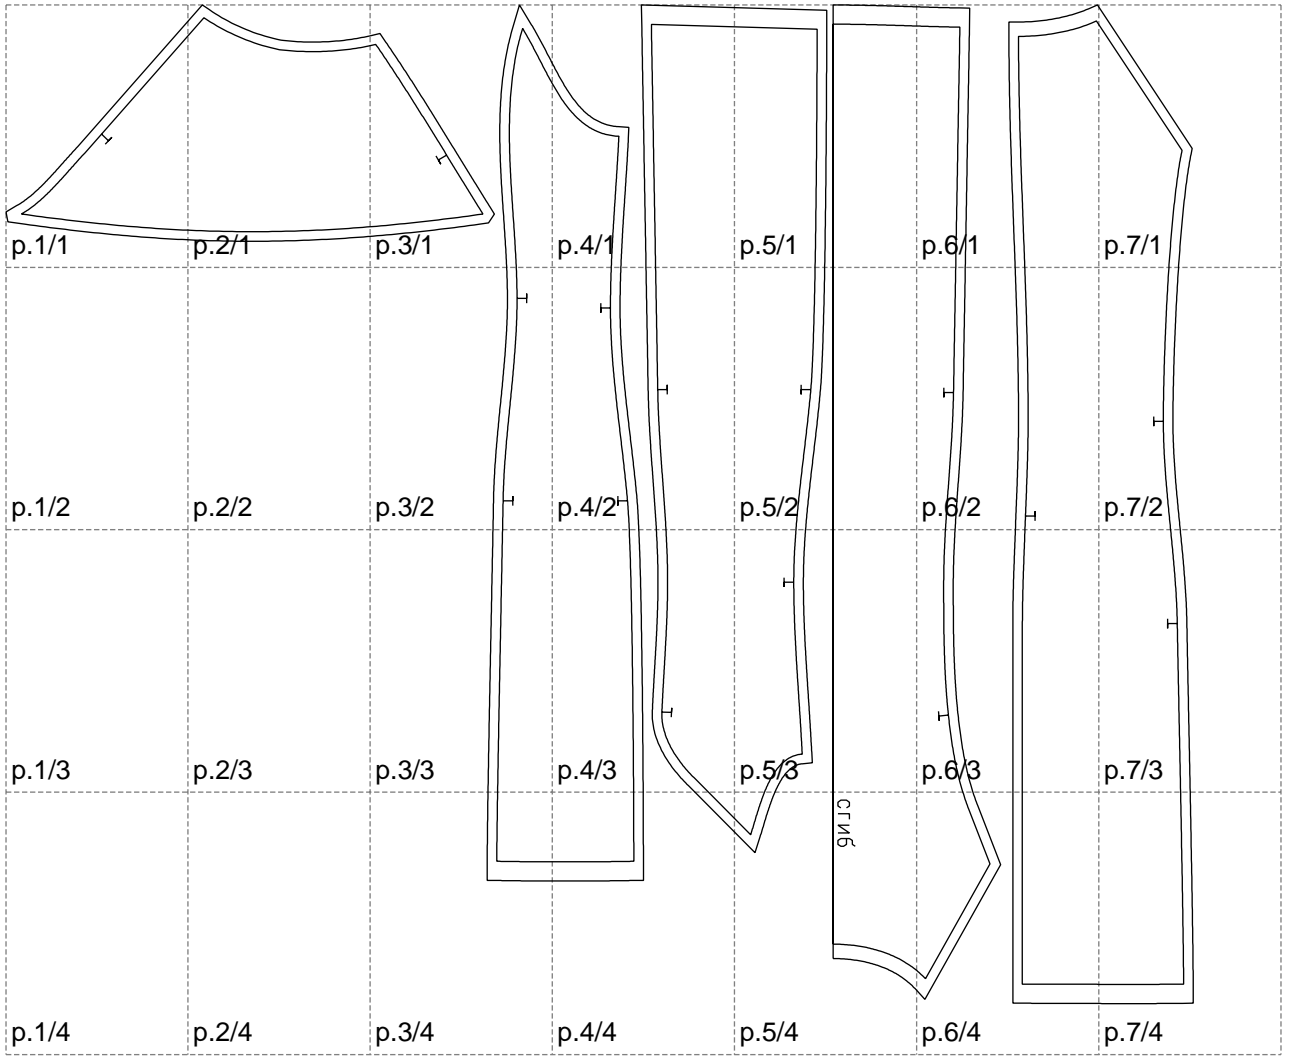

Not for print

Paper size: A4, size:1237.19 x1040.50 mm

# Example

size:1499.00 x1376.53 mm

Maneken =1 ver.0

rz\_1=170

rz\_16=112

rz\_17=96.2

rz\_18=94

rz\_19=120

rz\_20=117

---

. . . . .  
. . . . .  
. . . . .