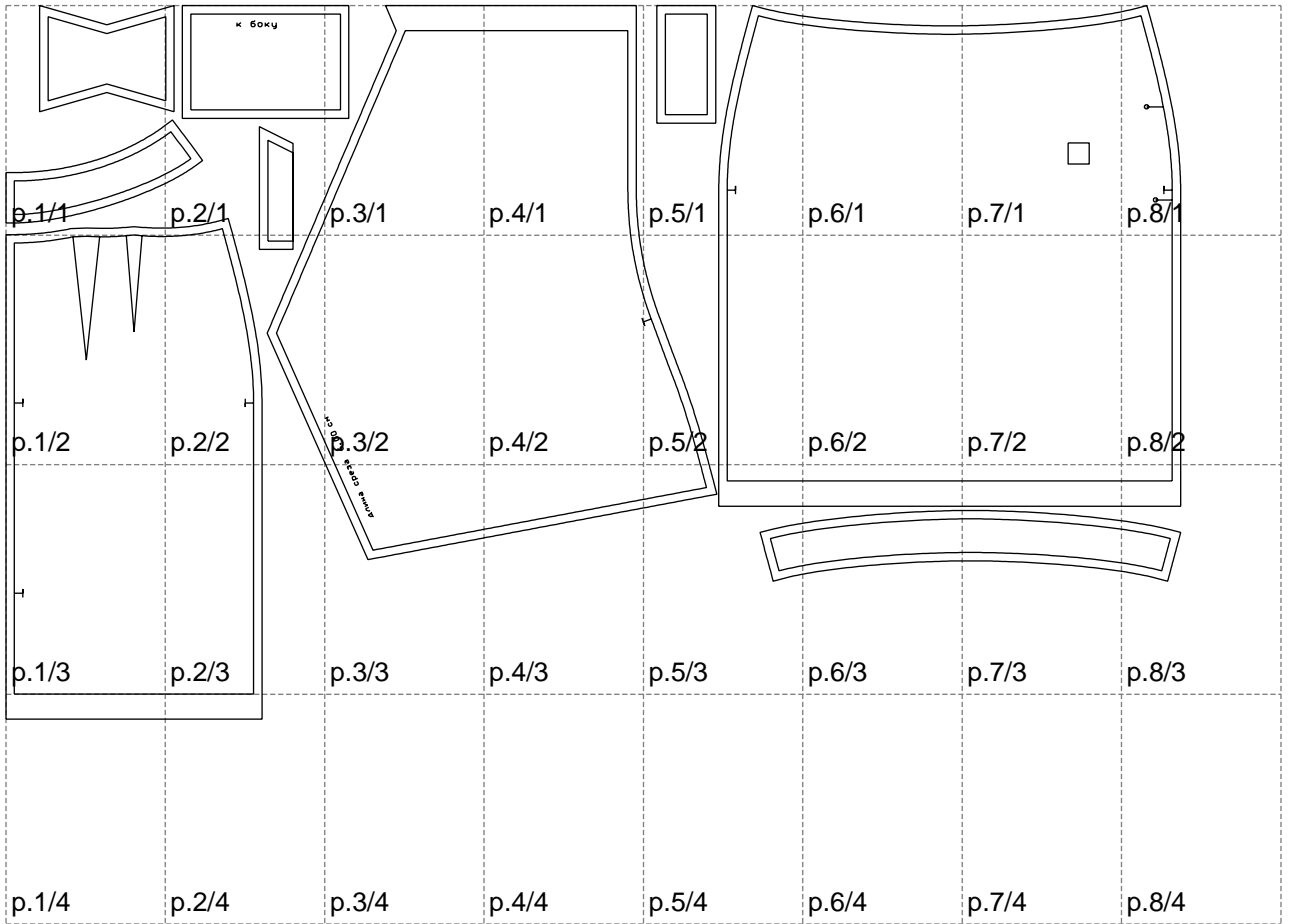

Not for print

Paper size: A4, size:1399.00 x849.70 mm

# Example

size:1499.00 x1195.71 mm

Maneken =1 ver.0

rz\_1=170

rz\_16=100

rz\_17=85.4

rz\_18=80.2

rz\_19=108

rz\_20=105.4

---

. . . . .  
. . . . .  
. . . . .