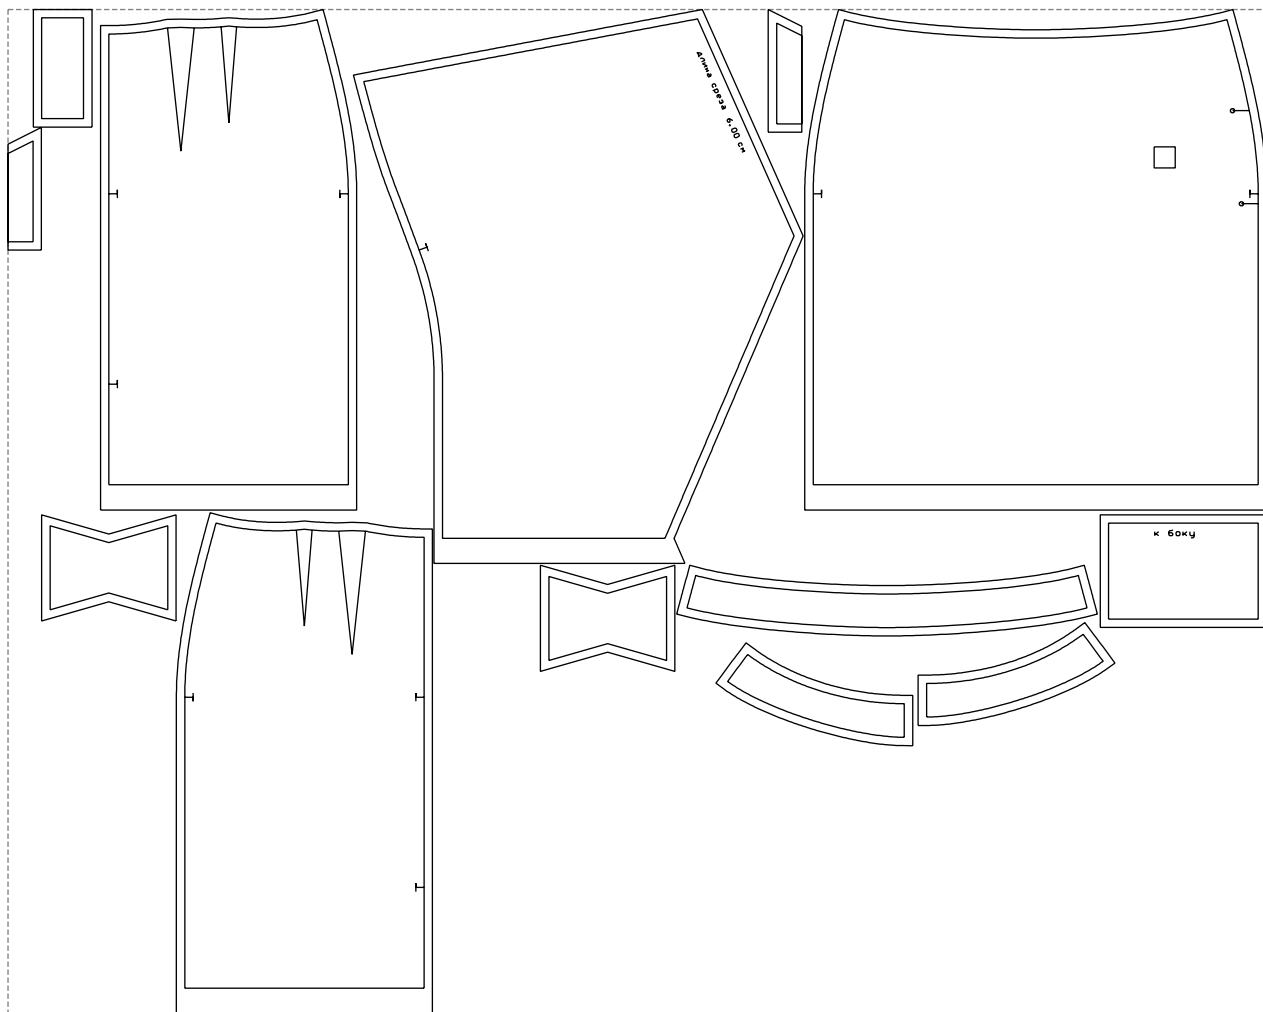

Not for print

Paper size: A4, size:1399.00 x849.70 mm

# Example

size:1499.00 x1195.71 mm

Maneken =1 ver.0

rz\_1=170

rz\_16=100

rz\_17=85.4

rz\_18=80.2

rz\_19=108

rz\_20=105.4

---

. . . . .  
. . . . .  
. . . . .