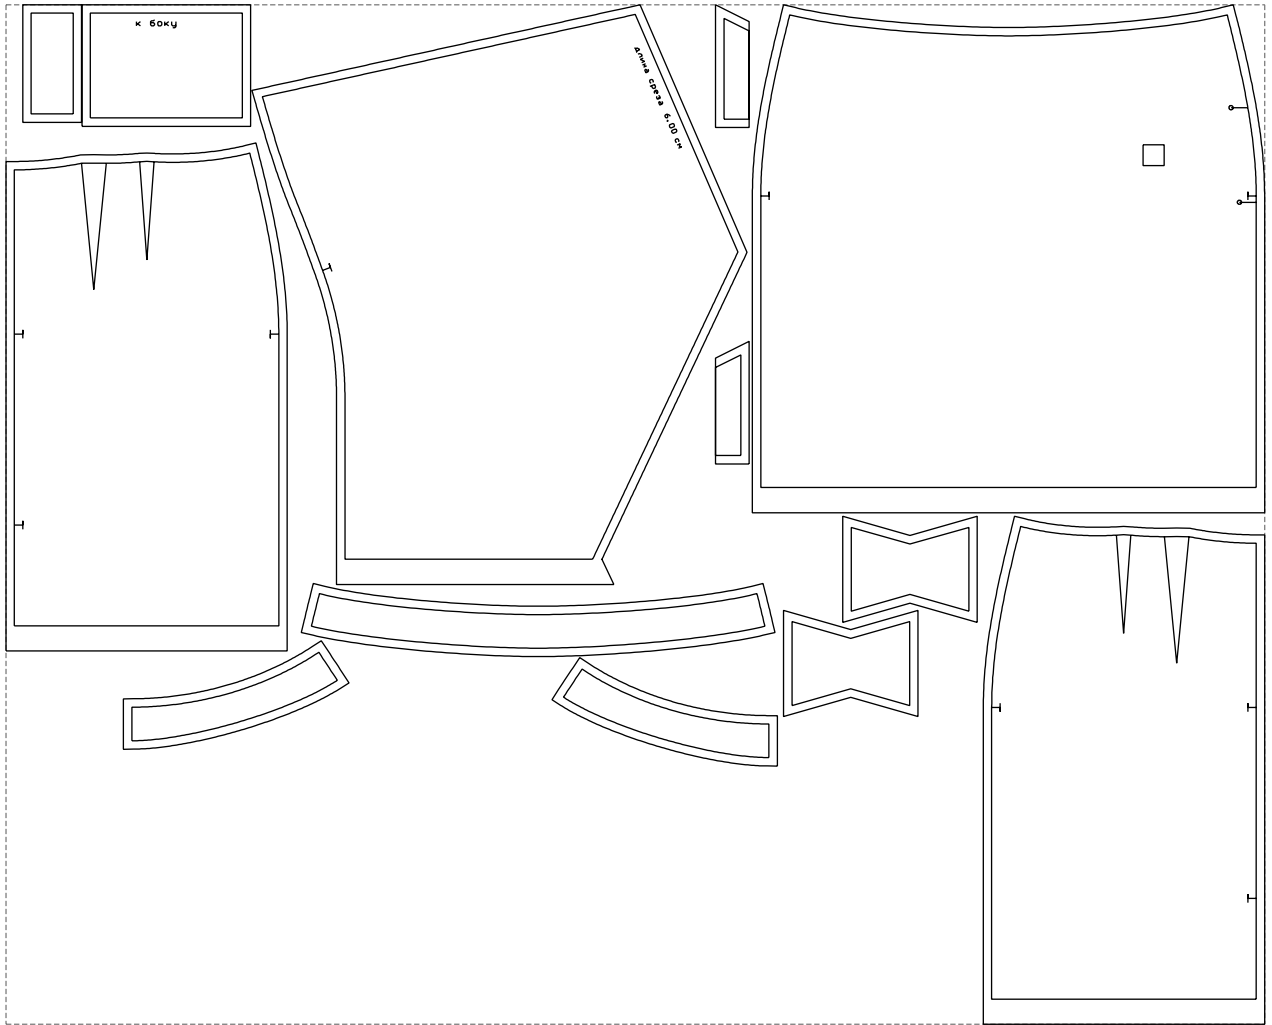

Not for print

Paper size: A4, size:1399.00 x1215.37 mm

# Example

size:1499.00 x1214.46 mm

Maneken =1 ver.0

rz\_1=170

rz\_16=112

rz\_17=96.2

rz\_18=94

rz\_19=120

rz\_20=117

---

. . . . .  
. . . . .  
. . . . .