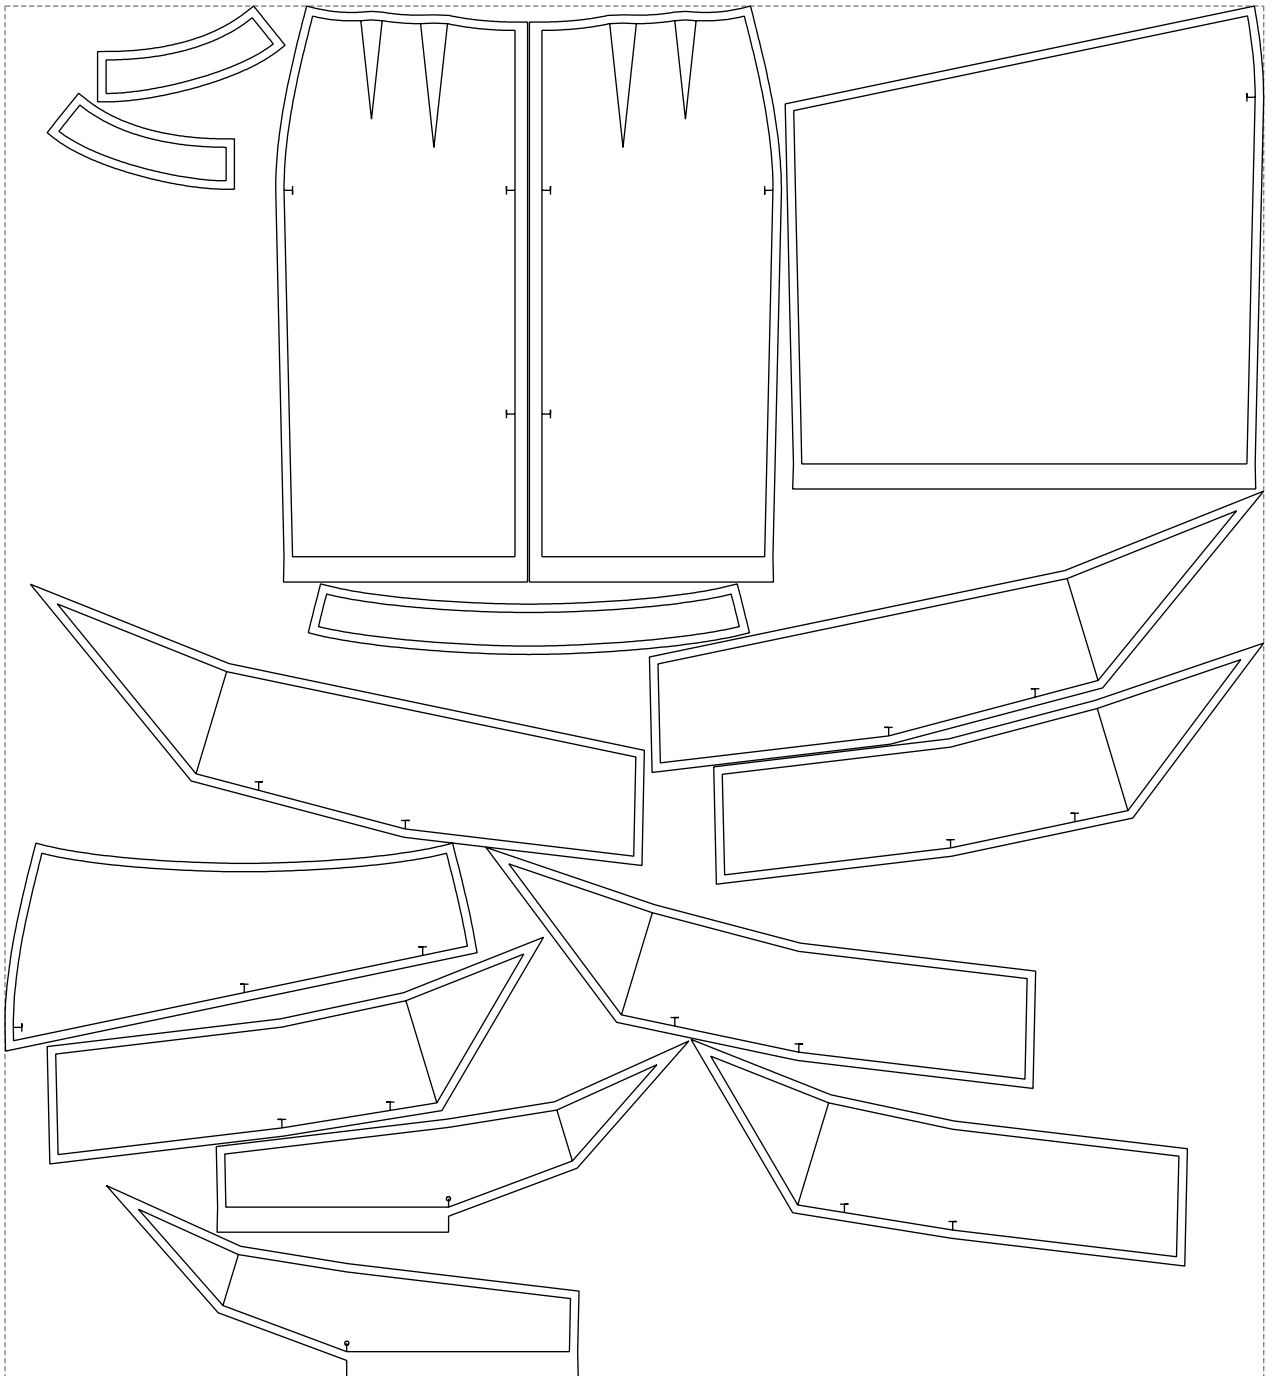

Not for print

Paper size: A4, size:1399.00 x1188.98 mm

# Example

size:1499.00 x1632.90 mm

Maneken =1 ver.0

rz\_1=170

rz\_16=100

rz\_17=85.4

rz\_18=80.2

rz\_19=108

rz\_20=105.4

---

. . . . .  
. . . . .  
. . . . .