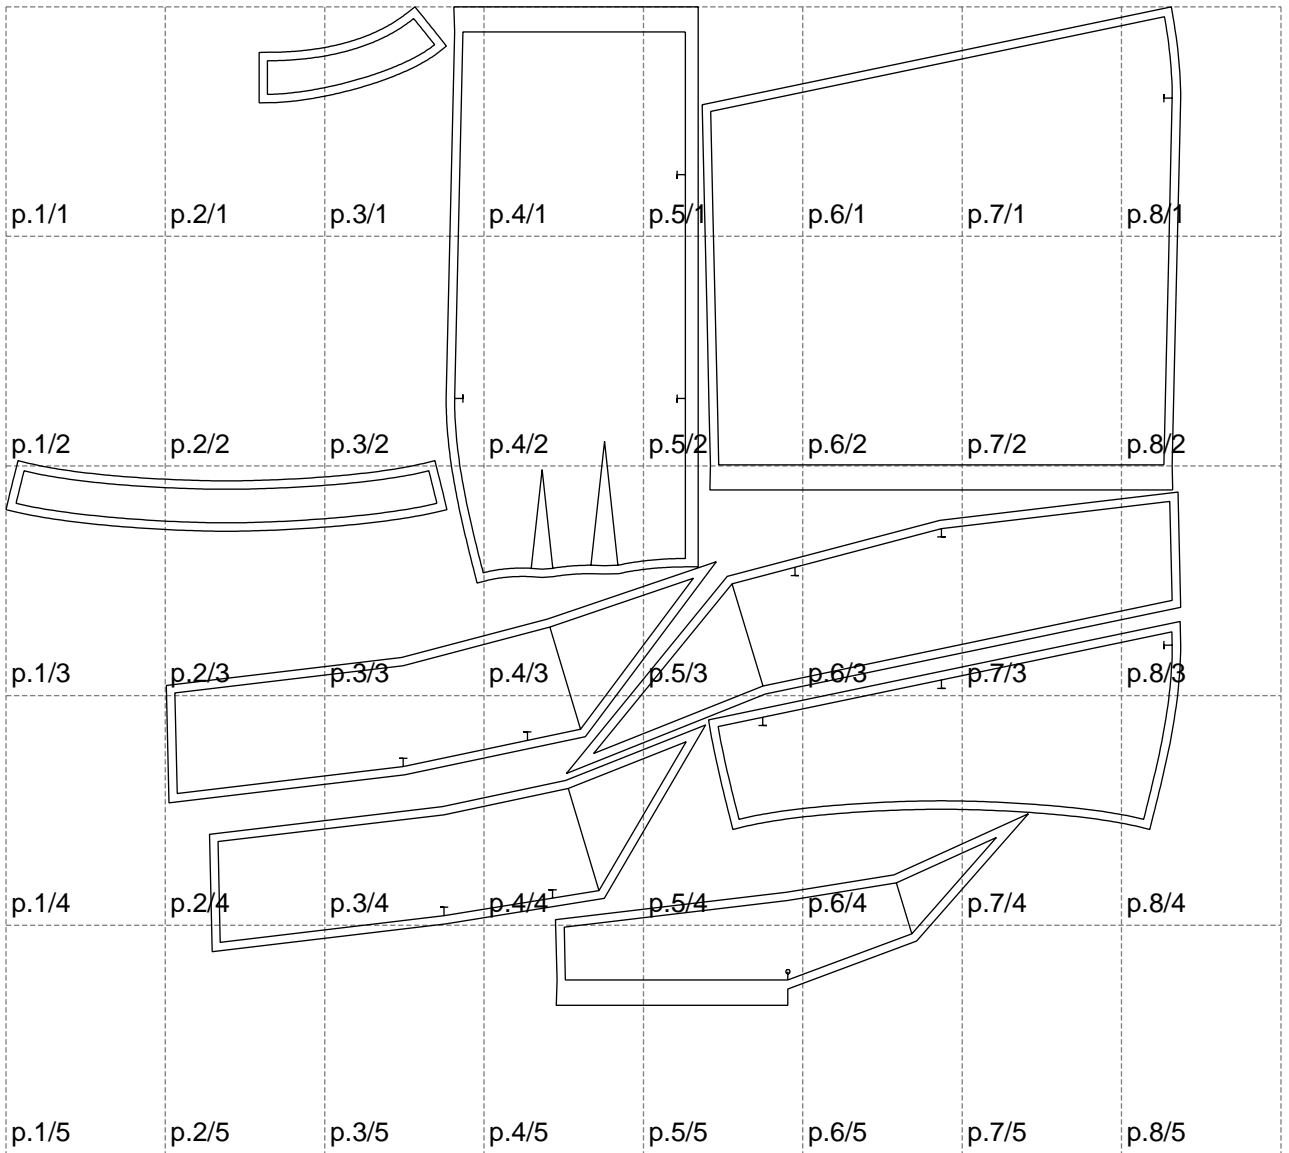

Not for print

Paper size: A4, size:1399.00 x1188.98 mm

# Example

size:1499.00 x1632.90 mm

Maneken =1 ver.0

rz\_1=170

rz\_16=100

rz\_17=85.4

rz\_18=80.2

rz\_19=108

rz\_20=105.4

---

. . . . .  
. . . . .  
. . . . .