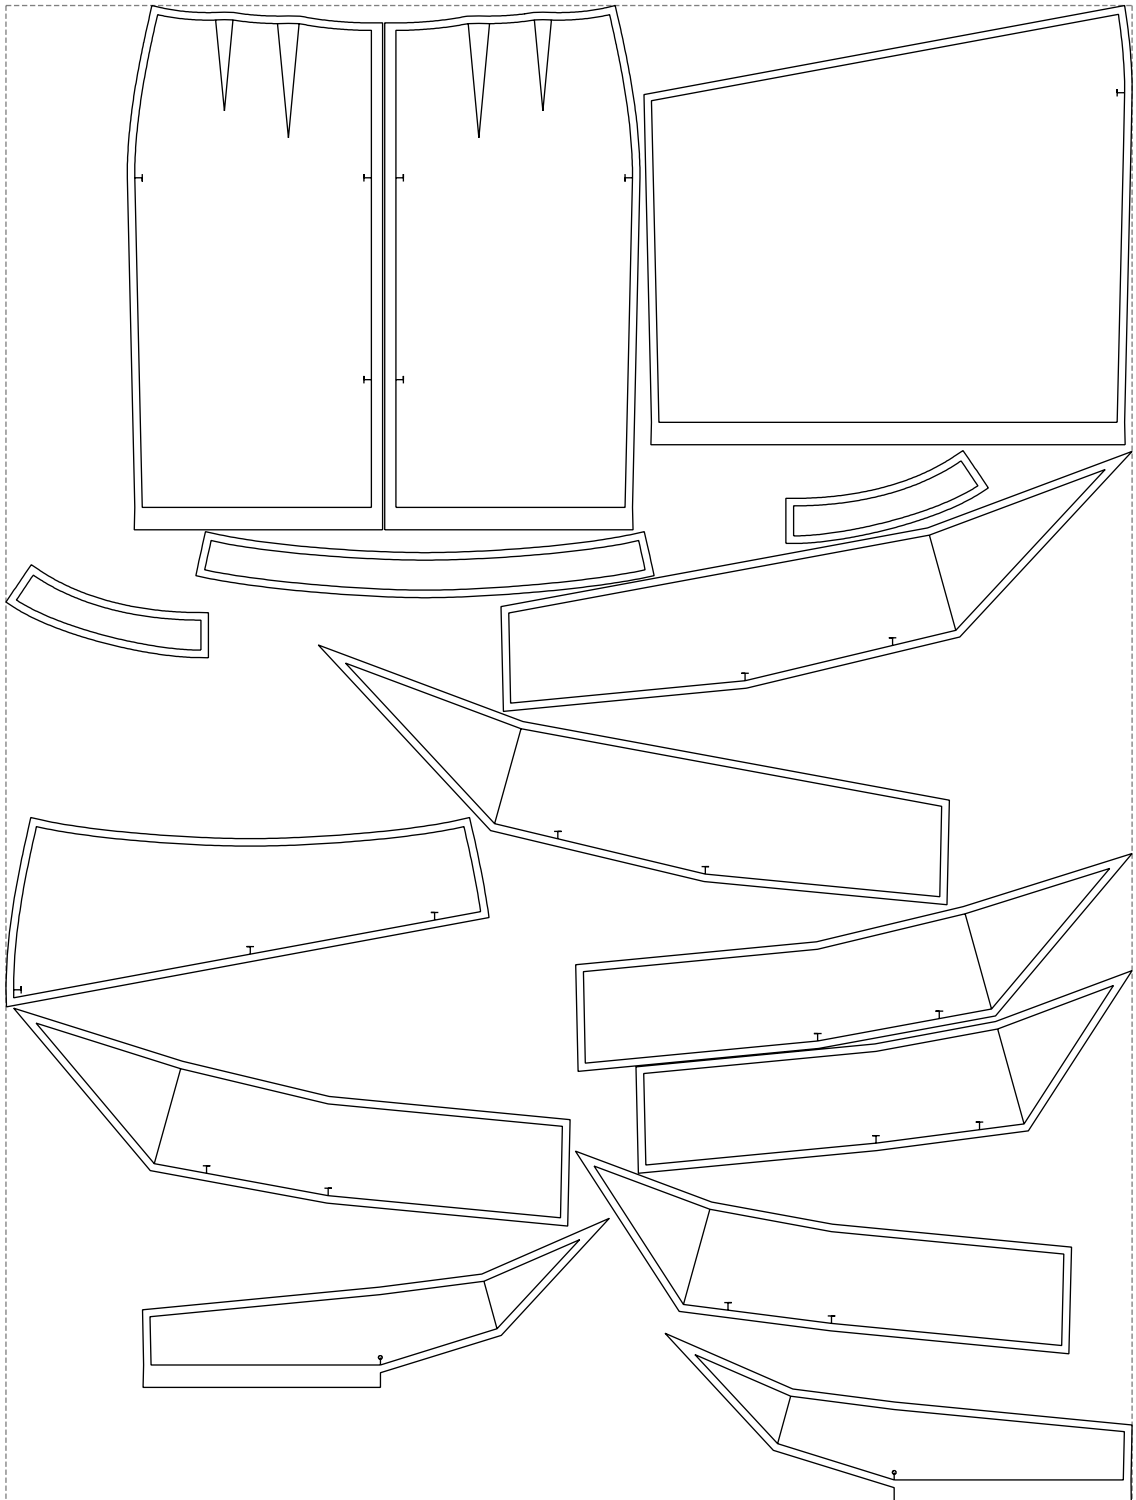

Not for print

Paper size: A4, size:1388.92 x1186.13 mm

# Example

size:1499.00 x1992.93 mm

Maneken =1 ver.0

rz\_1=170

rz\_16=116

rz\_17=100

rz\_18=98.8

rz\_19=124

rz\_20=121

---

. . . . .  
. . . . .  
. . . . .