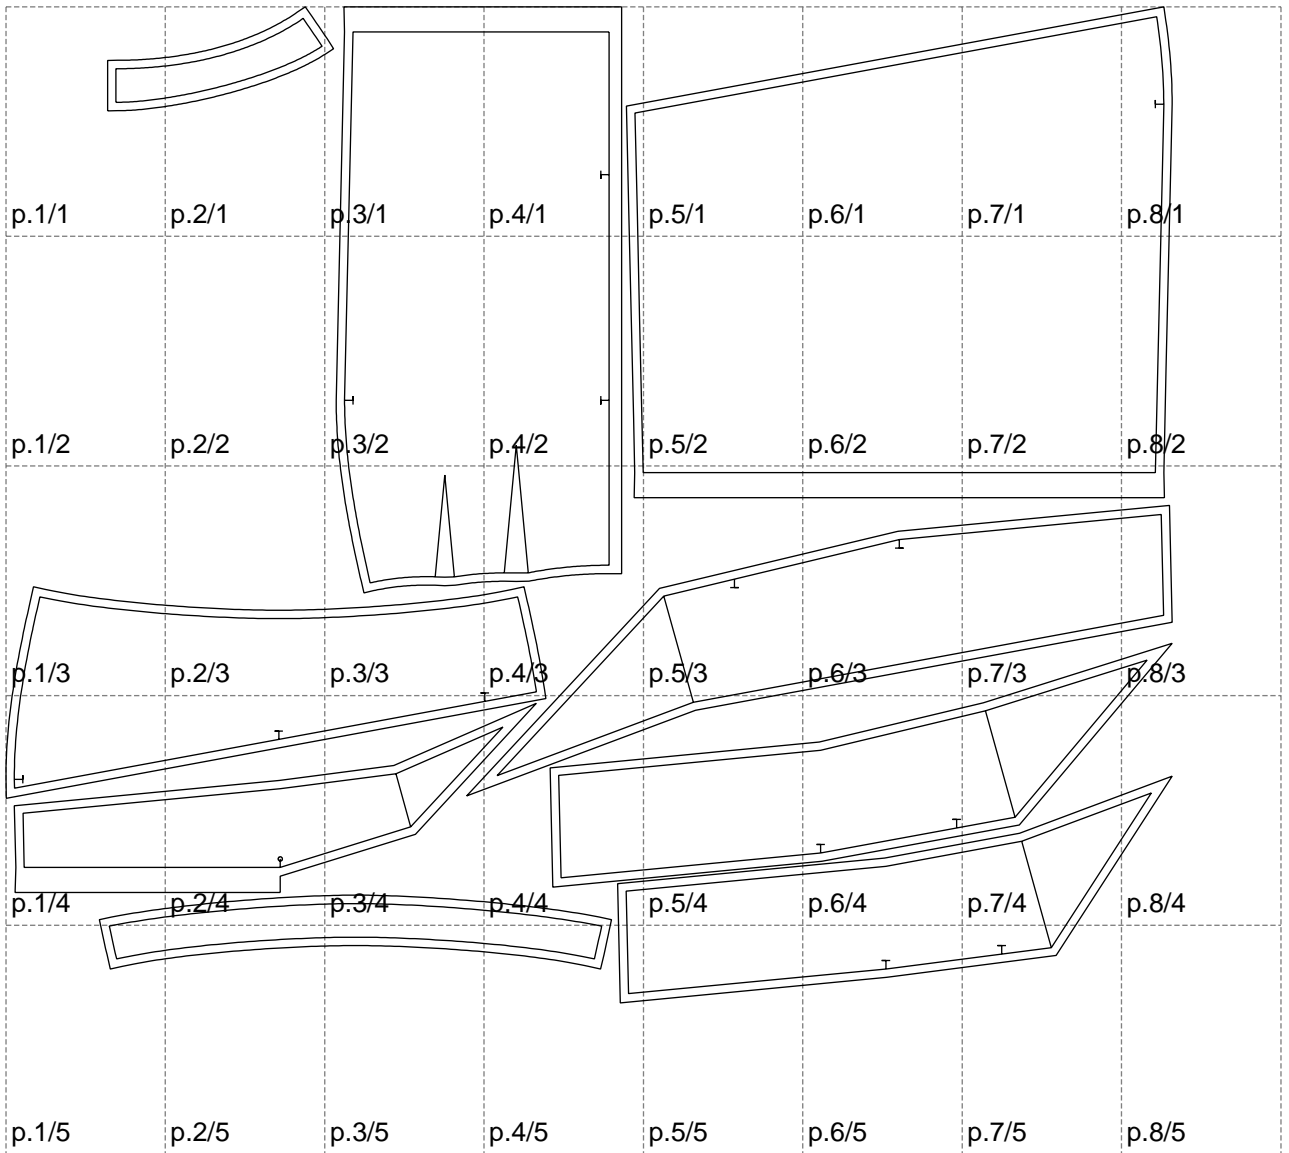

Not for print

Paper size: A4, size:1388.92 x1186.13 mm

# Example

size:1499.00 x1992.93 mm

Maneken =1 ver.0

rz\_1=170

rz\_16=116

rz\_17=100

rz\_18=98.8

rz\_19=124

rz\_20=121

---

. . . . .  
. . . . .  
. . . . .