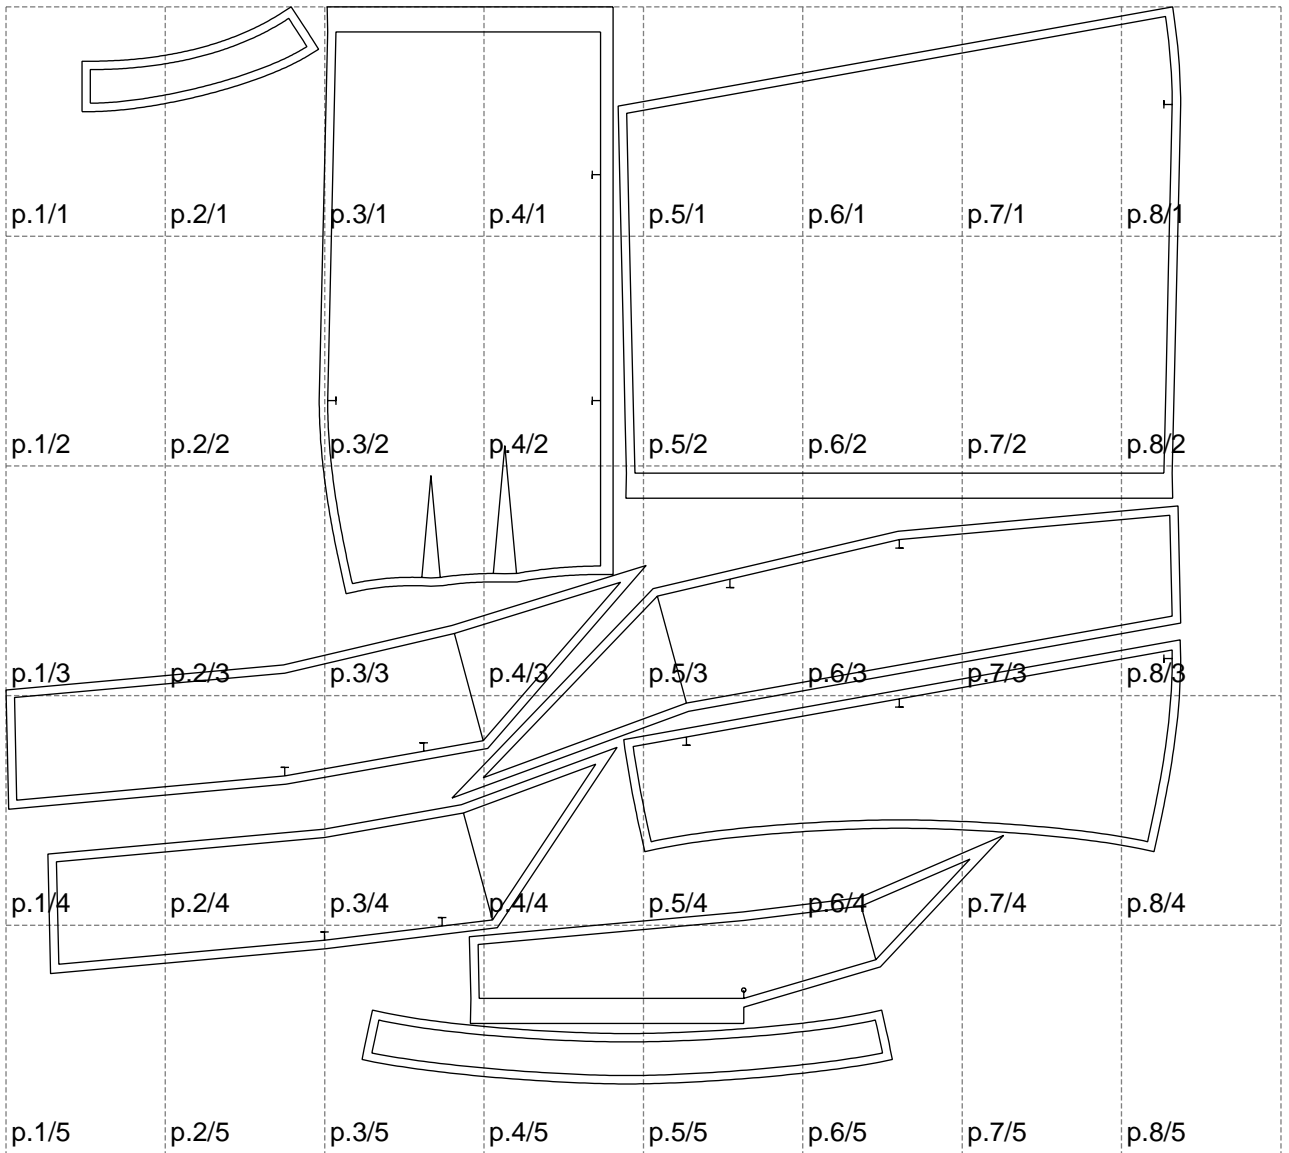

Not for print

Paper size: A4, size:1399.00 x1282.68 mm

# Example

size:1499.00 x1996.21 mm

Maneken =1 ver.0

rz\_1=170

rz\_16=120

rz\_17=104

rz\_18=103.6

rz\_19=128

rz\_20=125.1

---

. . . . .  
. . . . .  
. . . . .