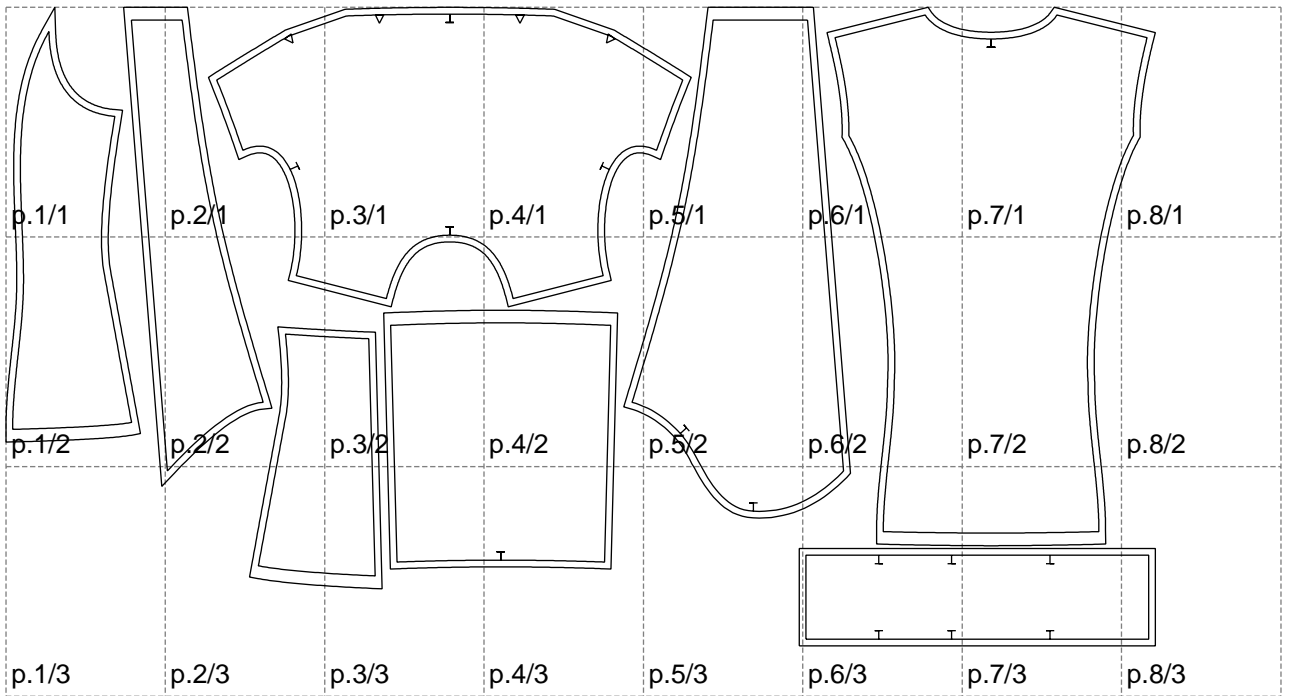

Not for print

Paper size: A4, size:1368.79 x760.37 mm

# Example

size:1488.98 x993.01 mm

Maneken =1 ver.0

rz\_1=170

rz\_16=108

rz\_17=92.5

rz\_18=89.2

rz\_19=116

rz\_20=113

---

. . . . .  
. . . . .  
. . . . .