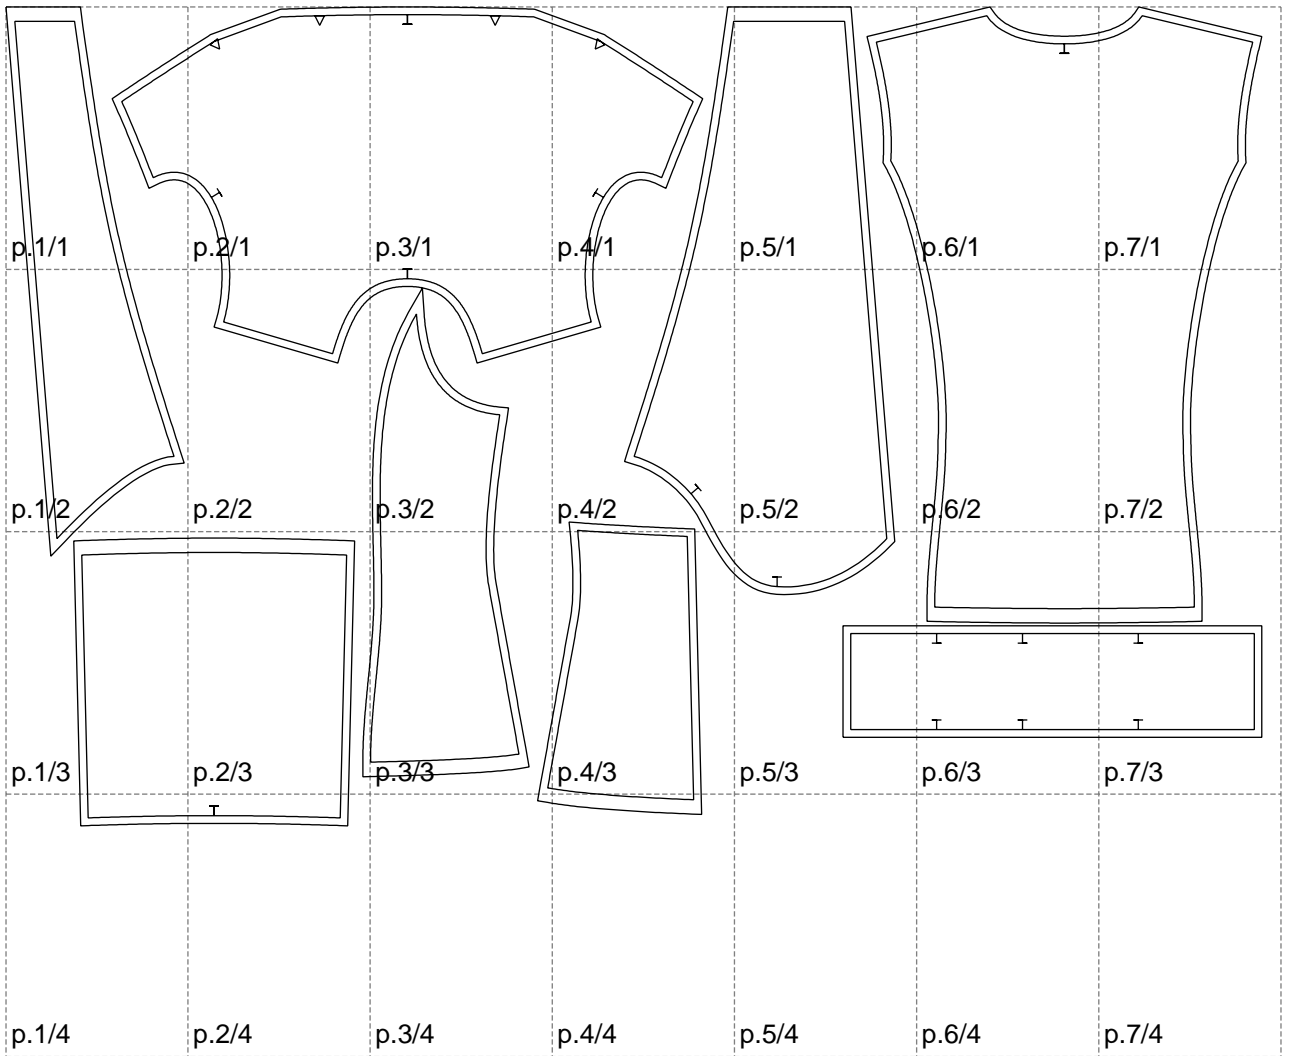

Not for print

Paper size: A4, size:1308.76 x853.23 mm

# Example

size:1499.00 x1188.31 mm

Maneken =1 ver.0

rz\_1=170

rz\_16=116

rz\_17=100

rz\_18=98.8

rz\_19=124

rz\_20=121

---

. . . . .  
. . . . .  
. . . . .