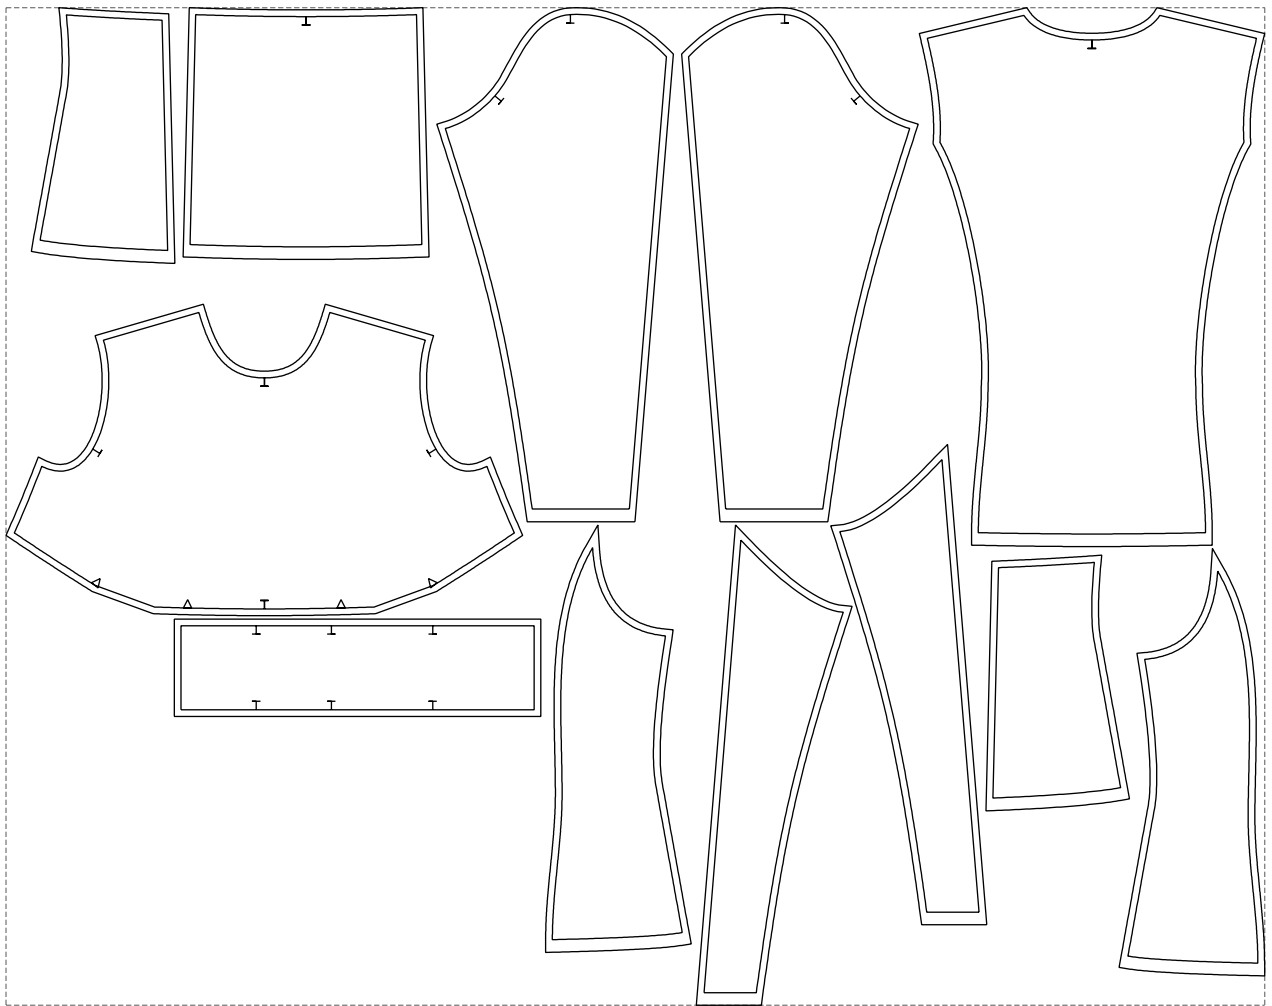

Not for print

Paper size: A4, size:1308.76 x853.23 mm

# Example

size:1499.00 x1188.31 mm

Maneken =1 ver.0

rz\_1=170

rz\_16=116

rz\_17=100

rz\_18=98.8

rz\_19=124